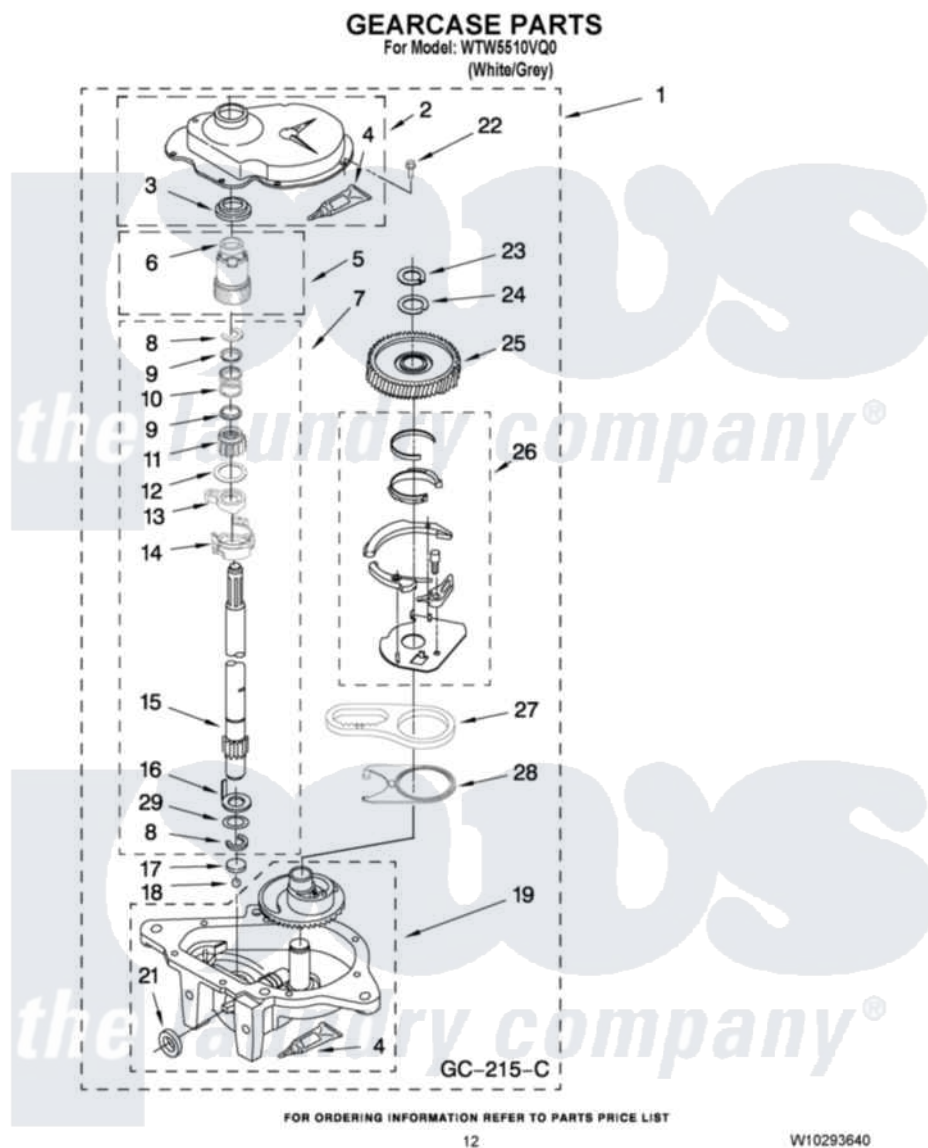

# Whirlpool WTW5510VQ0 08 - GEARCASE PARTS

Whirlpool Residential Whirlpool WTW5510VQ0 Washer Parts Parts Diagram 08 - GEARCASE PARTS  
Click on the part number to view part

Item	Original Part Number	Replaced By	Status	Part Description
1	3360630	<a href="#">3360629</a>		Gearcase
2	<a href="#">285202</a>			Cover, Gearcase
3	<a href="#">3349985</a>			Seal, Gearcase Cover
4	<a href="#">285195</a>			Sealer Sealer, Gasket
5	63320	<a href="#">285362</a>		Gear and Pinion
6	<a href="#">356427</a>			Seal, Spin Pinion
7	<a href="#">389387</a>			Shaft, Agitator
8	90369		Not Available	Ring, Retaining (2)
9	<a href="#">62677</a>			Retainer, Spring
10	<a href="#">62676</a>			Spring, Agitator
11	63273	<a href="#">285509</a>		Shaft, Agitator
12	<a href="#">62619</a>			Washer, Agitator Gear
13	62580	<a href="#">285206</a>		Cam-Agitator
14	62581	<a href="#">285206</a>		Cam-Agitator
15	<a href="#">285509</a>			Shaft, Agitator
16	<a href="#">62618</a>			Washer, Cam Thrust

17	16018	<a href="#">285205</a>	Bearing
18	85529	<a href="#">285205</a>	Bearing
19	389230	<a href="#">285515</a>	Gearcase
21	<a href="#">285352</a>		Seal Kit, Thrust Plug
22	<a href="#">3351614</a>		Screw, Gearcase Cover Mounting
23	3362552	<a href="#">285765</a>	Ring-Retr
24	285735	<a href="#">285766</a>	Washer Kit, Thrust
25	62570	<a href="#">285362</a>	Gear and Pinon
26	388253	<a href="#">999516</a>	Shelf-Glas
27	3349296	<a href="#">8546456</a>	Rack, Connecting
28	<a href="#">62621</a>		Actuator, Shift
29	<a href="#">388815</a>		Washer, Intermediate 1 3976263 Miscellaneous Parts Bag 2 3976300 Washer, Inlet Hose 3 3366913 Clamp, Hose