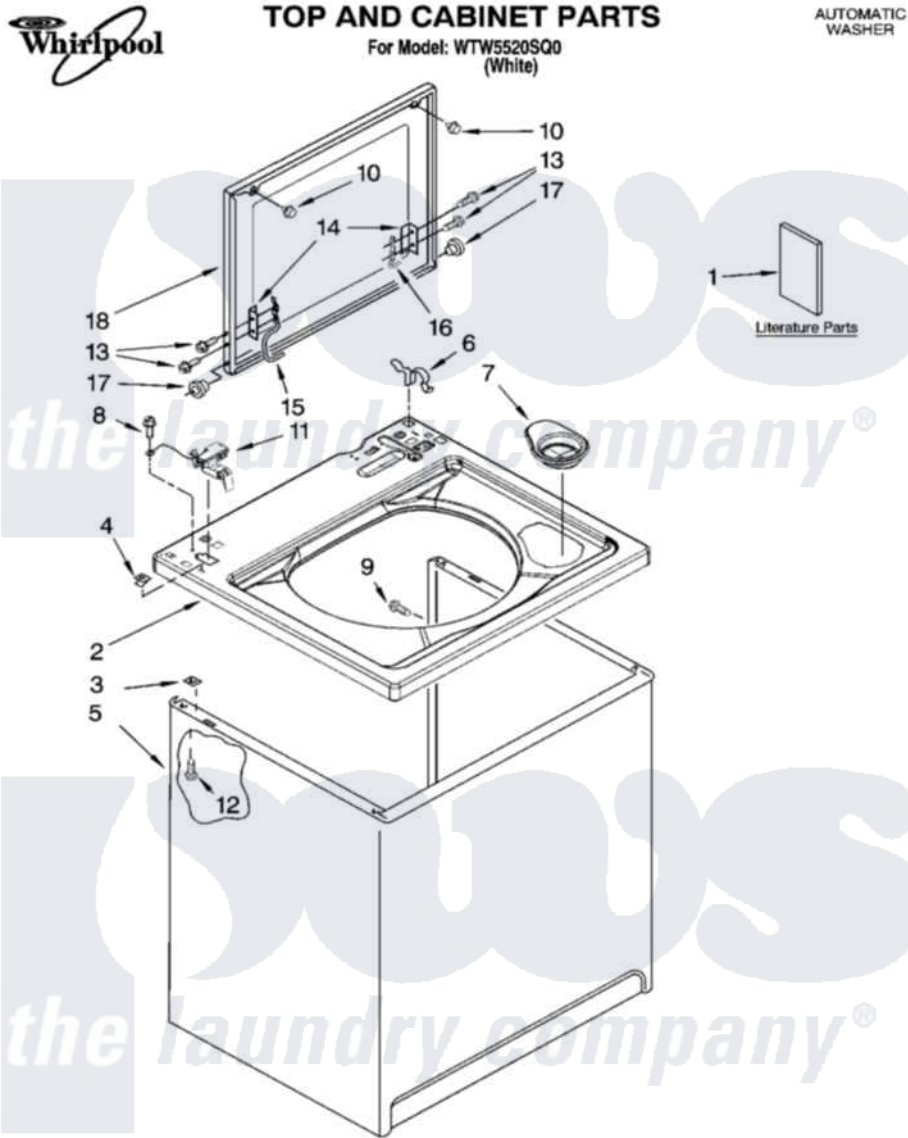

Whirlpool WTW5520SQ0 01 - TOP AND CABINET PARTS

6-06 Litho in U.S.A. (drd)

1

Part No. 8181332

Whirlpool Residential Whirlpool WTW5520SQ0 Washer Parts Parts Diagram 01 - TOP AND CABINET PARTS
 Click on the part number to view part

Item	Original Part Number	Replaced By	Status	Part Description
1	W10044800			Installation Instructions
"	3955884			Use And Care Guide
"	3957880		Not Available	Feature Sheet
"	W10023670		Not Available	Energy Guide
"	W10042350		Not Available	Wiring Diagram
"	BLANK		Not Available	Following May Be Purchased DO-IT-YOURSELF REPAIR MANUALS
"	4313896			Do-It-Yourself Repair Manuals
2	8543451	8543447		Top
3	62750			Spacer, Cabinet To Top (4)
4	357213			Nut, Push-In
5	63424			Cabinet
6	62780			Clip, Top And Cabinet And Rear Panel
7	8566266			Dispenser, Bleach
8	3351614			Screw, Gearcase Cover Mounting

9	3357011	308685	Side Trim)
10	9724509		Bumper, Lid
11	8318084		Switch, Lid
12	3390631		Screw, 10-16 X 3/8
13	355274	W10119828	Screw, Lid Hinge Mounting
14	21097		Pad, Lid Hinge
15	8559336	W10225136	Hinge 7 Pad Assembly
16	91770		Hinge, Lid
17	8319539		Bearing, Lid Hinge
18	8580057	W10193861	Lid