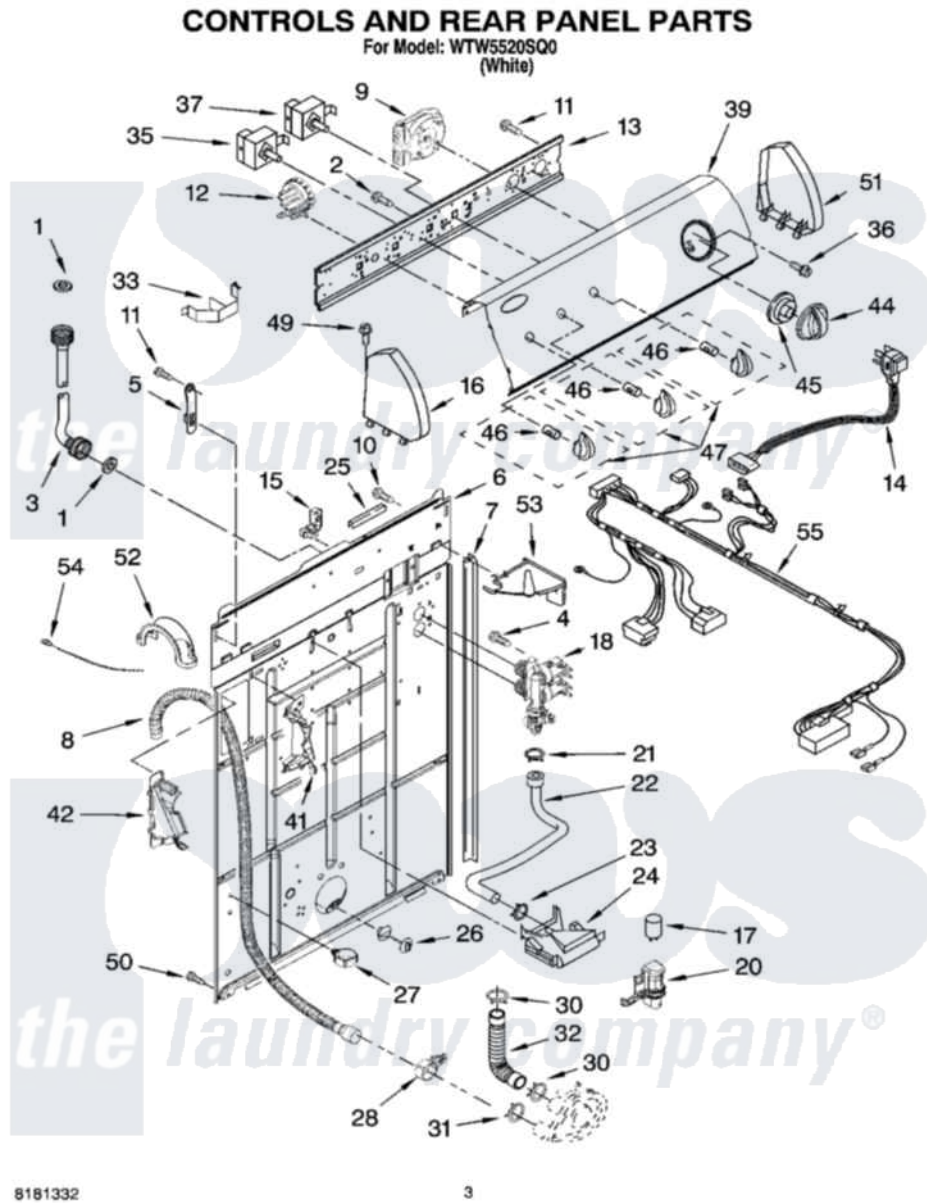

Whirlpool WTW5520SQ0 02 - CONTROLS AND REAR PANEL PARTS

Whirlpool Residential Whirlpool WTW5520SQ0 Washer Parts Parts Diagram 02 - CONTROLS AND REAR PANEL PARTS

Click on the part number to view part

Item	Original Part Number	Replaced By	Status	Part Description
1	3976300	16123		Washer Inlet-Hose Miscellaneous Parts Must be Ordered Separately.
2	3400073			Screw, Ground
3	8571377	89503		Hose-Inlet
"	8571378	89503		Hose-Inlet
4	9740848			Screw, Mixing Valve Mounting
5	8568314			Strap, Console
6	8318015			Panel, Rear
7	62747			Pad, Rear Panel
8	8559373	W10096921		Drain Hose Assembly
9	W10042330			Timer, Control
10	3351614			Screw, Gearcase Cover Mounting
11	90767			Screw, 8A X 3/8 HeX Washer Head Tapping
12	8577844	W10339251		Switch-WL

13	8544893		Bracket, Control
14	3956162	285800	Cord-Power
15	3952821	285777	Relief-Str
16	8271365	279962	Endcap
17	8572717		Capacitor, Motor Start
18	8578341		Valve, Water Inlet W/Bi-Metal
20	8318046		Clip, Capacitor
21	301958	596669	Clamp, Manifold
22	8317974	8317926	Hose, Vacuum Break
23	370450	596669	Clamp, Manifold
24	387606	3360977	Break-Vac
25	303294	3367669	Protector, Edge
26	8519200		Support, Rear Panel
27	8541667		Clamp, Hose
28	8541668		Clamp, Hose
30	3363366	616099	Clamp
31	8317496	285655	Clamp, Hose
32	3951449	285871	Hose
33	8055003		Clip, Harness And Pressure Switch
35	3949187	W10168262	Switch, Rotary
36	3400818		Screw, Timer Mounting
37	W10109630		Switch, Water Temperature
39	W10052740		Panel, Console
41	8541669		Bucket, Drain Hose
42	8541658		Bucket, Drain Hose
44	8566022		Knob, Timer
45	8566018		Dial,
46	8536939		Clip, Knob
47	8565944		Knob, Control
49	388326		Screw, 8-18 X 1.25
50	62863	3390631	Screw, 10-16 X 3/8
51	8271359	279962	Endcap
52	8577378		U-Bend, Drain Hose
53	8539874		Shield, Suds
54	3347868	W10339879	Tie, Cable
55	W10045080		Wiring Harness