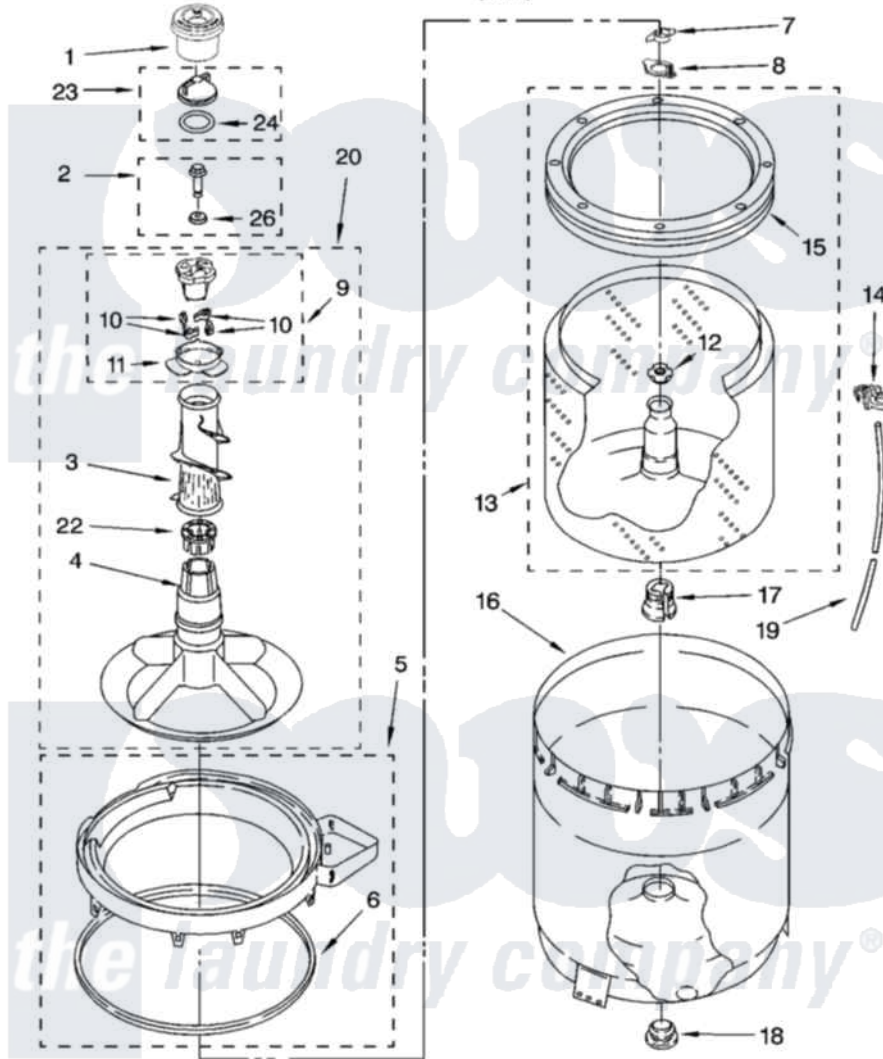

Whirlpool WTW5520SQ0 03 - AGITATOR, BASKET AND TUB PARTS

AGITATOR, BASKET AND TUB PARTS

For Model: WTW5520SQ0
(White)

8181332

5

Whirlpool [Residential Whirlpool WTW5520SQ0 Washer Parts](#) Parts Diagram 03 - AGITATOR, BASKET AND TUB PARTS

[Click on the part number to view part](#)

Item	Original Part Number	Replaced By	Status	Part Description
1	8575076	8575076A		Dispenser
2	358237			Screw And Washer
3	3363003			Mover, Clothes
4	3951632			Agitator
5	8528150	W10445870		Ring-Tub
6	3976308			Gasket, Tub Ring
7	3354845			Clip, Agitator
8	8543666			Washer, Agitator
9	3951682	285809		Cam-Agitator
10	3366877	80040		Dog-Agitator
11	3952374			Bearing, Driven Cam
12	21366			Nut, Spanner
13	8526016	W10389328		Clothes Container, Assembly
14	2219077			Clip, Pressure Switch Hose
15	8519788	387240		Ring, Balance
16	63849			Strain Relief, Power Cord

17	389140		Tub Block, Basket Drive
18	383727		Gasket, Centerpodt
19	3347780	353244	Hose, Pressure Switch
20	3951744		Agitator Assembly
22	3951608		Spacer, Thrust
23	3354733	W10074580	Cap, Barrier
24	3348855	W10072840	Fabric Softener
26	3949550		Washer