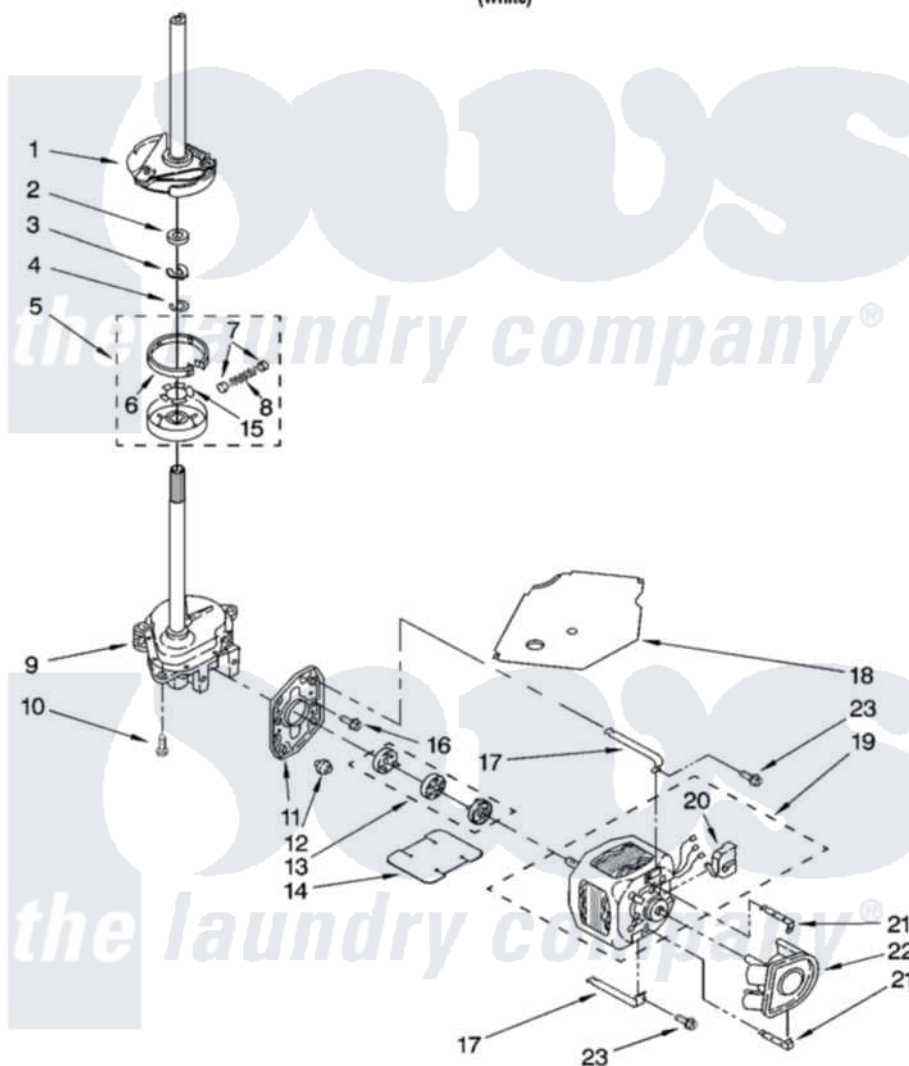

Whirlpool WTW5520SQ0 04 - BRAKE, CLUTCH, GEARCASE, MOTOR AND PUMP PARTS

BRAKE, CLUTCH, GEARCASE, MOTOR AND PUMP PARTS

For Model: WTW5520SQ0
(White)

8181332

7

Whirlpool [Residential Whirlpool WTW5520SQ0 Washer Parts](#) Parts Diagram 04 - BRAKE, CLUTCH, GEARCASE, MOTOR AND PUMP PARTS
Click on the part number to view part

Item	Original Part Number	Replaced By	Status	Part Description
1	388952	285792		Basketdrive
2	63292			Washer, Spin Tube Thrust
3	62697	W10080230		Ring, Spin Tube Support
4	63283	285353		Ring
5	3951311	285785		Clutch
6	3951308	285790		Lining
7	62646			Cap, Clutch Spring
8	3946792			Spring And Damper Assembly
9	3360630	3360629		Gearcase
10	3357334	3400516		Screw Anti-Rattle
11	62611			Plate, Motor Mount To Gearcase
12	62691			Grommet, Motor
13	285753	285753A		Coupling
14	3946532			Shield, Motor

15	3355454		Clip, Main Drive
16	3400516		Screw Anti-Rattle
17	3349637	W10086010	Retainer, Motor
18	3362089		Shield, Tub To Motor
19	8528157	661600	Motor, Main Drive
20	3952056		Switch, Main Drive Motor
21	8546127		Retainer, Pump
22	3363394		Pump
23	3387485	273556	Screw, 10-16 X 5/8