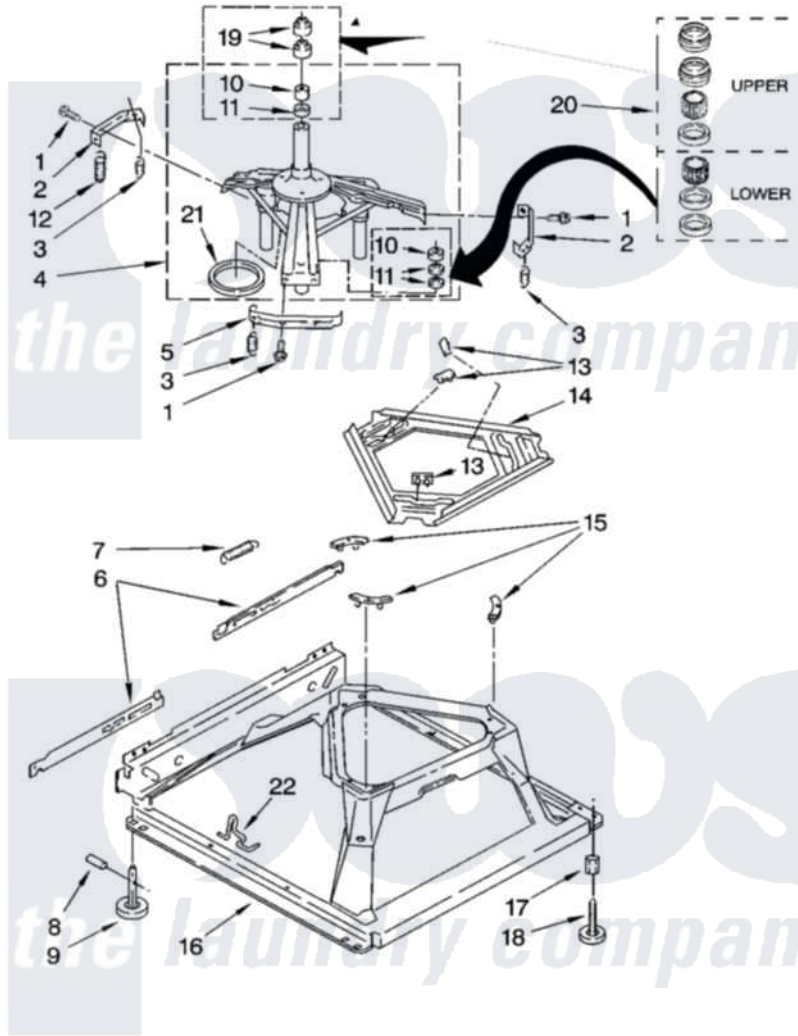

Whirlpool WTW5520SQ0 05 - MACHINE BASE PARTS

MACHINE BASE PARTS

For Model: WTW5520SQ0
(White)

8

8181332

Whirlpool [Residential Whirlpool WTW5520SQ0 Washer Parts](#) Parts Diagram 05 - MACHINE BASE PARTS
Click on the part number to view part

Item	Original Part Number	Replaced By	Status	Part Description
1	3400076			Screw, Bracket Mounting
2	64067			Bracket, Spring Outer
3	63907			Spring, Suspension
4	8575214	280184		Support
5	64065			Bracket, Spring Outer
6	63466			Link, Leveling Mechanism
7	62597	8316845		Spring
8	62837			Pin, Knurled
9	62596	285244		Feet-Leveling
10	8546455			Bearing, Centerpost
11	357409	359449		Seal, Agitator Shaft
12	388492	W10250667		Spring, Counterweight
13	62568	285219		Pad
14	3946509			Plate, Suspension
15	3363660	285744		Pad
16	3946512	285771		Base

17	3359452		Nut, Lock
18	W10001130		Foot, Leveling
19	356934	8577376	Seal, Centerpost
20	285203		Centerpost Bearing Kit
21	63134		Ring, Sound Deadening
22	63806	W10145155	Retainer, Suspension Spring