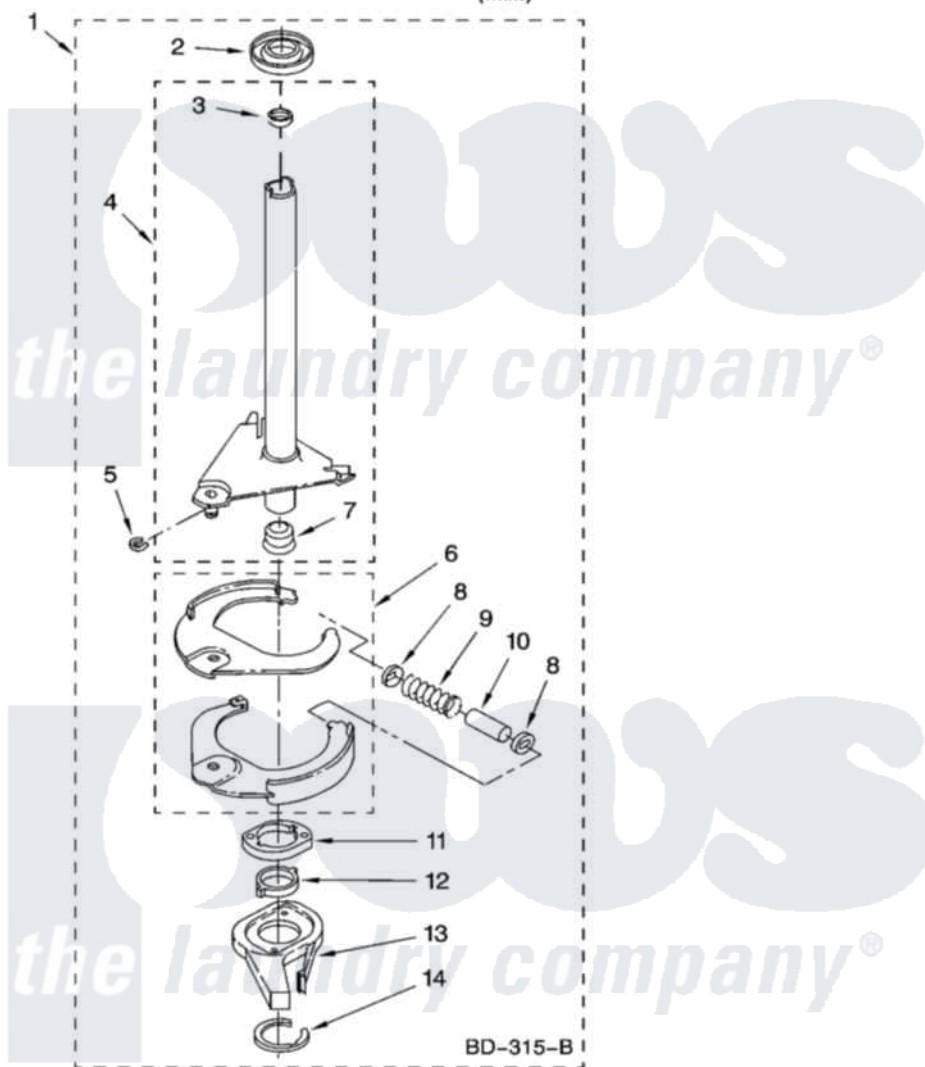

Whirlpool WTW5520SQ0 07 - BRAKE AND DRIVE TUBE PARTS

BRAKE AND DRIVE TUBE PARTS

For Model: WTW5520SQ0
(White)

8181332

11

Whirlpool Residential Whirlpool WTW5520SQ0 Washer Parts Parts Diagram 07 - BRAKE AND DRIVE TUBE PARTS

Click on the part number to view part

Item	Original Part Number	Replaced By	Status	Part Description
1	388952	285792		Basketdrive
2	62658			Ring, Thrust
3	356427			Seal, Spin Pinion
4	64027	64208		Tube-Spin
5	64035	W10083190		Ring, Retaining
6	64232	285438		Shoe-Brake
7	62703	8546462		"T" Bearing, Spin Tube
8	3353956	285658		Sleeve
9	387806		Not Available	Spring, Brake
10	3355360	285658		Sleeve
11	661516	8546461		Cam, Brake Release
12	63022			Sleeve, Cam
13	64194	285790		Lining
14	90368	W10083200		Ring, Retaining
"	BLANK		Not Available	Following Parts Not Illustrated
"	285208			Lubricant