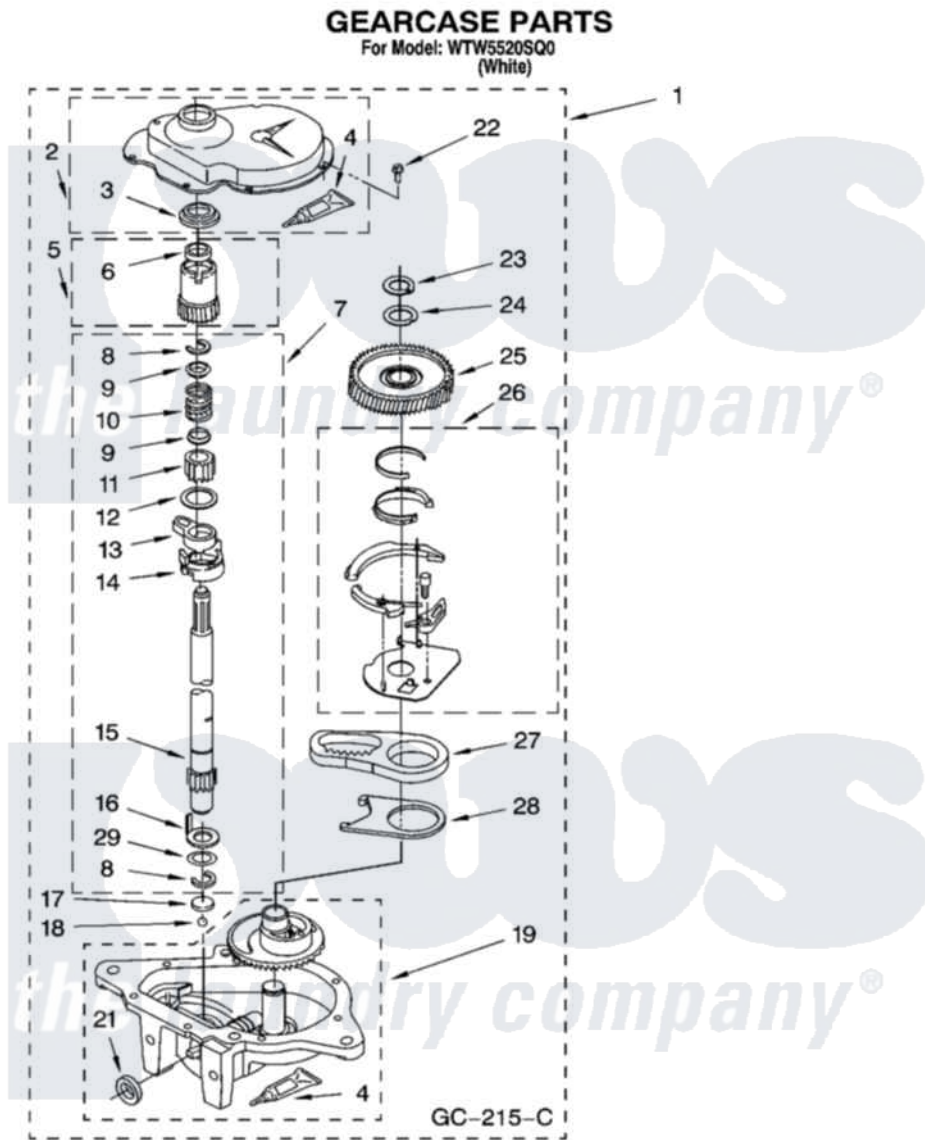

**Whirlpool WTW5520SQ0 08 - GEARCASE PARTS, OPTIONAL PARTS
(NOT INCLUDED)**

12

8181332

Whirlpool Residential Whirlpool WTW5520SQ0 Washer Parts Parts Diagram 08 - GEARCASE PARTS, OPTIONAL PARTS (NOT INCLUDED)

Click on the part number to view part

Item	Original Part Number	Replaced By	Status	Part Description
1	3360630	3360629		Gearcase
2	285202			Cover, Gearcase
3	3349985			Seal, Gearcase Cover
4	285195			Sealer Sealer, Gasket
5	63320	285362		Gear and Pinion
6	356427			Seal, Spin Pinion
7	389387			Shaft, Agitator
8	90369		Not Available	Ring, Retaining (2)
9	62677			Retainer, Spring
10	62676			Spring, Agitator
11	63273	285509		Shaft, Agitator
12	62619			Washer, Agitator Gear
13	62580	285206		Cam-Agitator
14	62581	285206		Cam-Agitator
15	285509			Shaft, Agitator

16	62618		Washer, Cam Thrust
17	16018	285205	Bearing
18	85529	285205	Bearing
19	389230	285515	Gearcase
21	285352		Seal Kit, Thrust Plug
22	3351614		Screw, Gearcase Cover Mounting
23	3362552	285765	Ring-Retrn
24	285735	285766	Washer Kit, Thrust
25	62570	285362	Gear and Pinon
26	388253	999516	Shelf-Glas
27	3349296	8546456	Rack, Connecting
28	62621		Actuator, Shift
29	388815		Washer, Intermediate 1 3976263 Miscellaneous Parts Bag 2 3976300 Washer, Inlet Hose 3 3366913 Clamp, Hose
	72017		Paint, Touch-Up
"	350938		Paint, Pressurized Spray B
"	350930		Paint, Pressurized Spray B
"	799344		Paint, Touch-Up)
"	BLANK	Not Available	OIL
"	350572		Oil
"	BLANK	Not Available	LUBRICANT
"	285208		Lubricant
"	BLANK	Not Available	SEALER
"	285195		Sealer Sealer, Gasket
"	BLANK	Not Available	ACCESSORY PARTS
"	367031		Water System Parts
"	280129	280129A	Break-Sphn
"	280130	280130A	Adapter
"	280131	40922	Hose