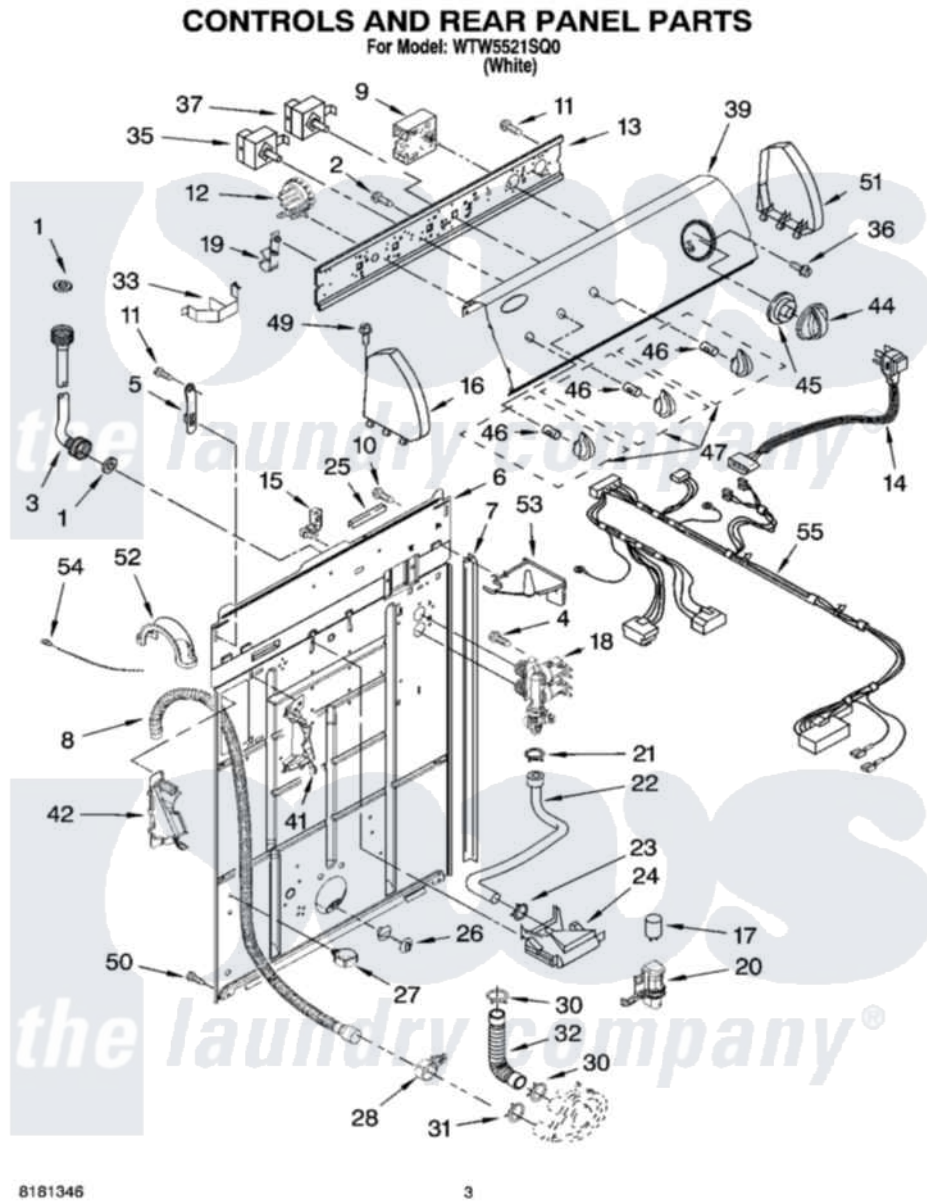

# Whirlpool WTW5521SQ0 02 - CONTROLS AND REAR PANEL PARTS

Whirlpool Residential Whirlpool WTW5521SQ0 Washer Parts Parts Diagram 02 - CONTROLS AND REAR PANEL PARTS

Click on the part number to view part

Item	Original Part Number	Replaced By	Status	Part Description
1	3976300	<a href="#">16123</a>		Washer Inlet-Hose Miscellaneous Parts Must be Ordered Separately.
2	<a href="#">3400073</a>			Screw, Ground
3	8571377	<a href="#">89503</a>		Hose-Inlet
"	8571378	<a href="#">89503</a>		Hose-Inlet
4	<a href="#">9740848</a>			Screw, Mixing Valve Mounting
5	<a href="#">8568314</a>			Strap, Console
6	<a href="#">8318015</a>			Panel, Rear
7	<a href="#">62747</a>			Pad, Rear Panel
8	8559373	<a href="#">W10096921</a>		Drain Hose Assembly
9	<a href="#">W10042330</a>			Timer, Control
10	<a href="#">3351614</a>			Screw, Gearcase Cover Mounting
11	<a href="#">90767</a>			Screw, 8A X 3/8 HeX Washer Head Tapping
12	8577843	<a href="#">W10337781</a>		Switch-WL