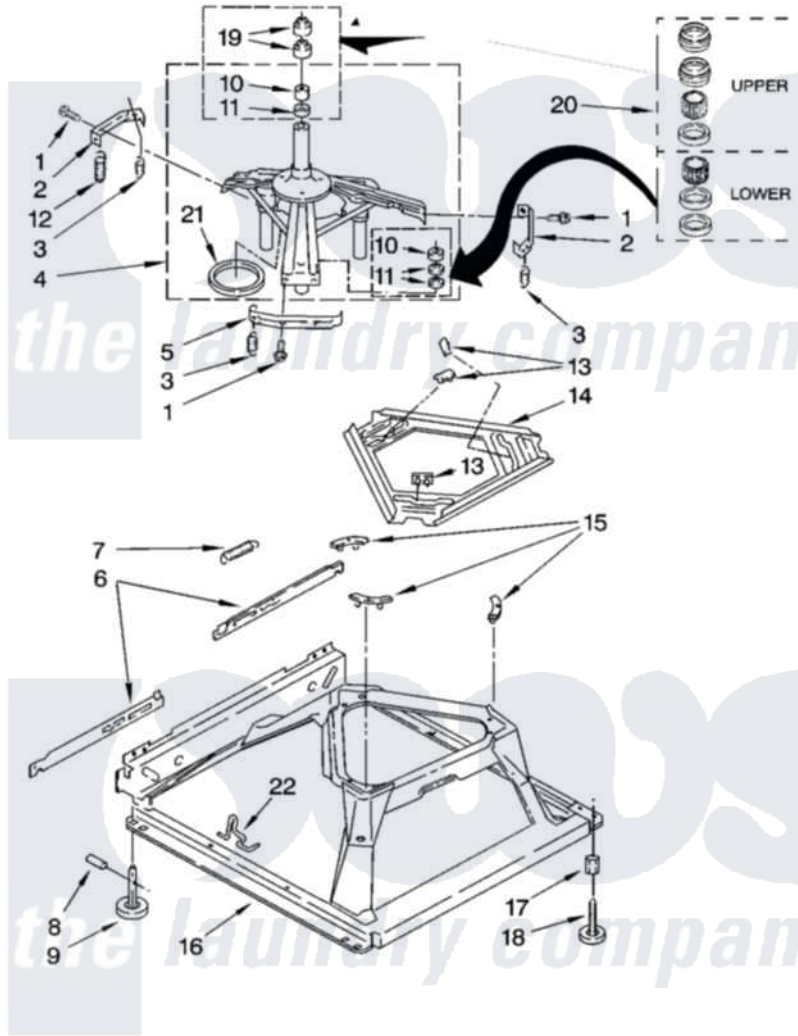

Whirlpool WTW5521SQ0 05 - MACHINE BASE PARTS

MACHINE BASE PARTS

For Model: WTW5521SQ0
(White)

8

8181346

Whirlpool [Residential Whirlpool WTW5521SQ0 Washer Parts](#) Parts Diagram 05 - MACHINE BASE PARTS
Click on the part number to view part

Item	Original Part Number	Replaced By	Status	Part Description
1	3400076			Screw, Bracket Mounting
2	64067			Bracket, Spring Outer
3	63907			Spring, Suspension
4	8575214	280184		Support
5	64065			Bracket, Spring Outer
6	63466			Link, Leveling Mechanism
7	62597	8316845		Spring
8	62837			Pin, Knurled
9	62596	285244		Feet-Leveling
10	8546455			Bearing, Centerpost
11	357409	359449		Seal, Agitator Shaft
12	388492	W10250667		Spring, Counterweight
13	62568	285219		Pad
14	3946509			Plate, Suspension
15	3363660	285744		Pad
16	3946512	285771		Base

17	3359452		Nut, Lock
18	W10001130		Foot, Leveling
19	356934	8577376	Seal, Centerpost
20	285203		Centerpost Bearing Kit
21	63134		Ring, Sound Deadening
22	63806	W10145155	Retainer, Suspension Spring