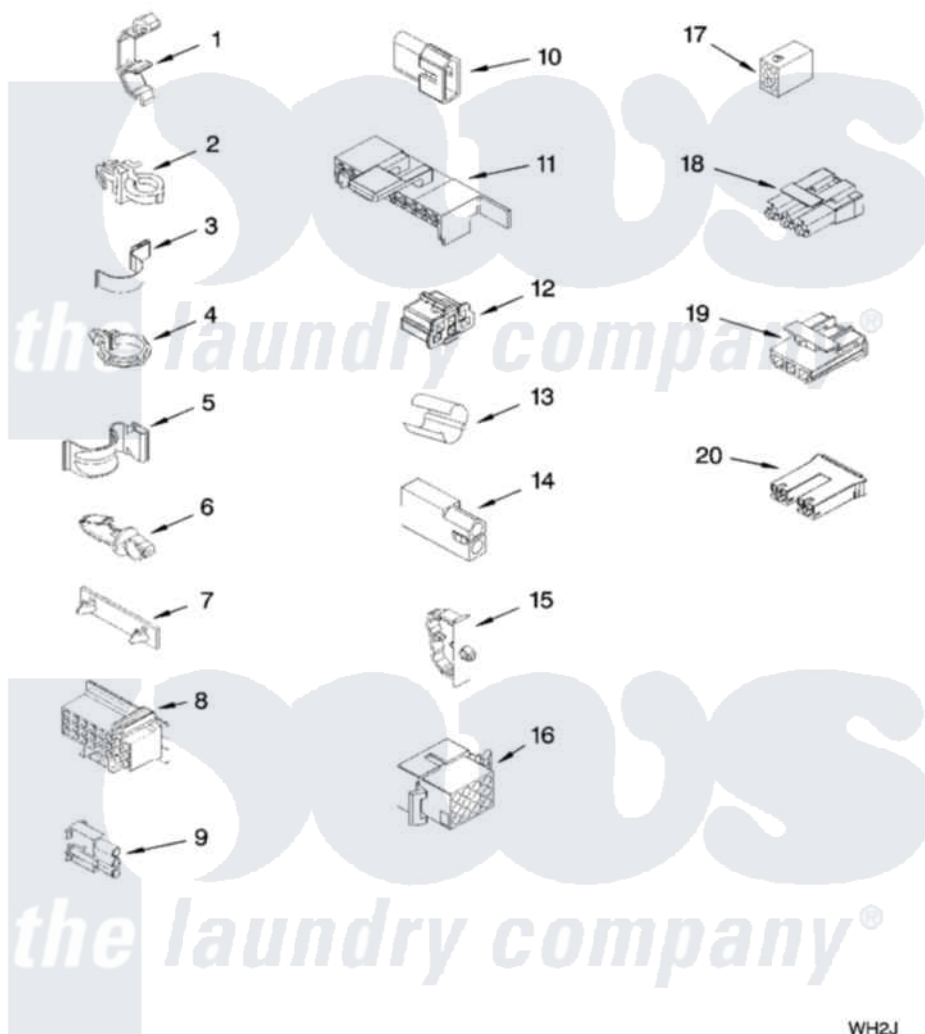

Whirlpool WTW5521SQ0 06 - WIRING HARNESS PARTS

WIRING HARNESS PARTS

For Model: WTW5521SQ0
(White)

8181346

9

WH2J

Whirlpool [Residential Whirlpool WTW5521SQ0 Washer Parts](#) Parts Diagram 06 - WIRING HARNESS PARTS

[Click on the part number to view part](#)

Item	Original Part Number	Replaced By	Status	Part Description
1	3349557			Retainer, Harness
2	388498		Not Available	Clip, Harness
3	3347812	8528351		Clip
4	3352501	8559320		Restraint, Hose
5	90016			Clip, Pressure Switch Hose
6	3390496	8281256		Clip, Harness
7	389379			Retainer, Side To Feature Panel
8	3948614			Disconnect Block
"	352089			Timer, Block Disconnect
9	62889			Receptacle, Terminal
10	353424			Plug, Terminal
11	62505			Block, Disconnect
12	3347243			Block, Disconnect
13	63523			Harness, Protector
14	717252			Receptacle, Terminal
15	3352944			Clip, Harness

16	3390423		Not Available	Block, Disconnect (12-Way) (Timer) (Use Term. 94613)
17	3347730		Not Available	Receptacle, (6-Way) (Use Term. 94613)
18	3948617	2172937		Connector
19	3360056			Connector
20	3354925			Block, Connector
"	3354926			Block, Connector