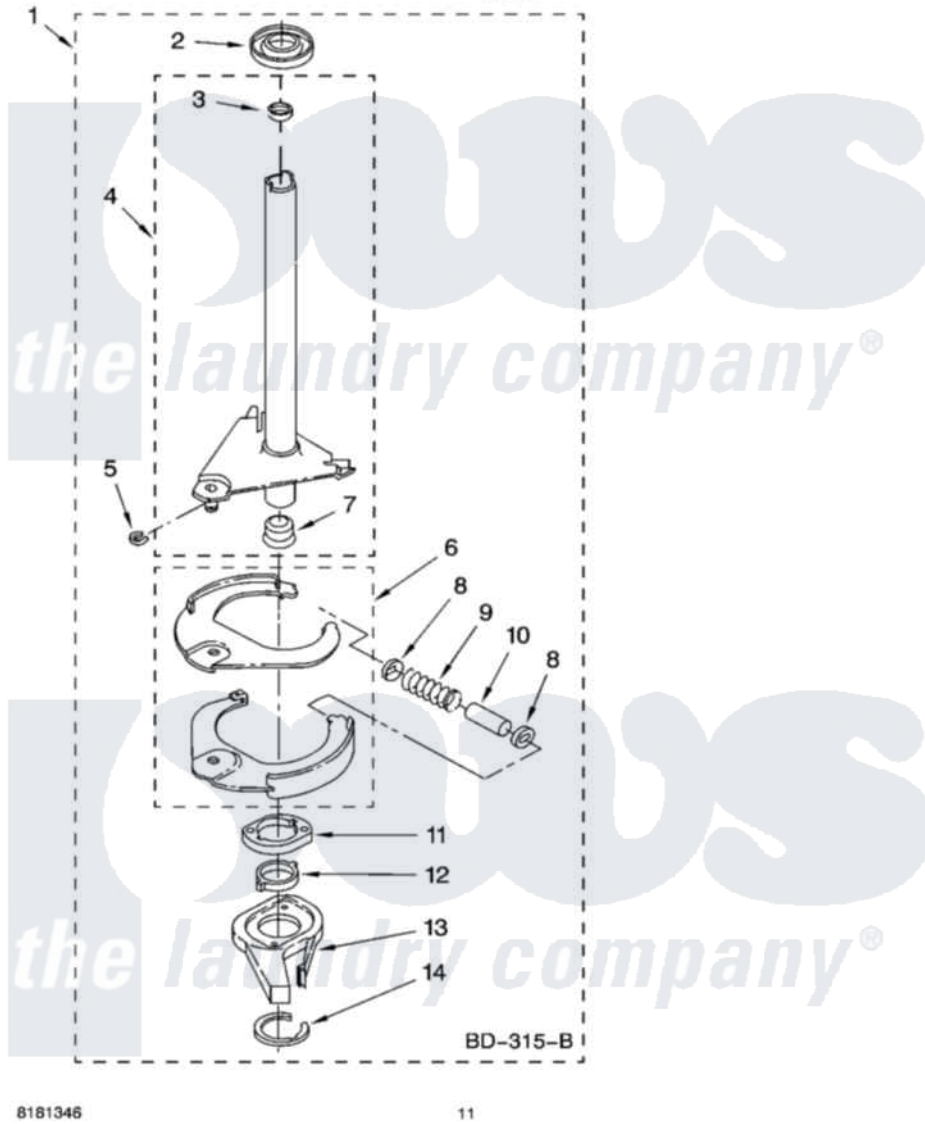

Whirlpool WTW5521SQ0 07 - BRAKE AND DRIVE TUBE PARTS

BRAKE AND DRIVE TUBE PARTS

For Model: WTW5521SQ0
(White)

8181346

11

Whirlpool Residential Whirlpool WTW5521SQ0 Washer Parts Parts Diagram 07 - BRAKE AND DRIVE TUBE PARTS
Click on the part number to view part

Item	Original Part Number	Replaced By	Status	Part Description
1	388952	285792		Basketdrive
2	62658			Ring, Thrust
3	356427			Seal, Spin Pinion
4	64027	64208		Tube-Spin
5	64035	W10083190		Ring, Retaining
6	64232	285438		Shoe-Brake
7	62703	8546462		"T" Bearing, Spin Tube
8	3353956	285658		Sleeve
9	387806		Not Available	Spring, Brake
10	3355360	285658		Sleeve
11	661516	8546461		Cam, Brake Release
12	63022			Sleeve, Cam
13	64194	285790		Lining
14	90368	W10083200		Ring, Retaining
"	BLANK		Not Available	Following Parts Not Illustrated
"	285208			Lubricant