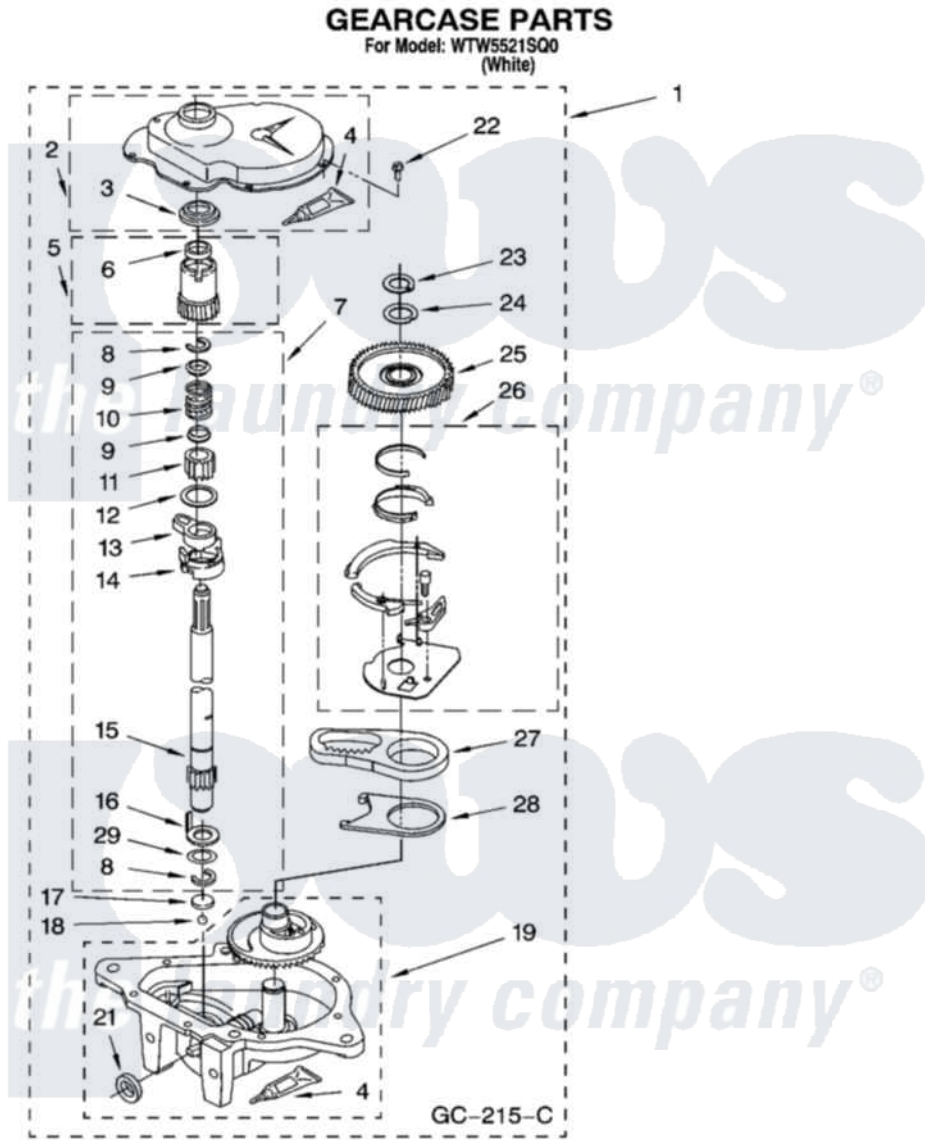

**Whirlpool WTW5521SQ0 08 - GEARCASE PARTS, OPTIONAL PARTS
(NOT INCLUDED)**

12

8181346

Whirlpool Residential Whirlpool WTW5521SQ0 Washer Parts Parts Diagram 08 - GEARCASE PARTS, OPTIONAL PARTS (NOT INCLUDED)

Click on the part number to view part

Item	Original Part Number	Replaced By	Status	Part Description
1	3360630	3360629		Gearcase
2	285202			Cover, Gearcase
3	3349985			Seal, Gearcase Cover
4	285195			Sealer Sealer, Gasket
5	63320	285362		Gear and Pinion
6	356427			Seal, Spin Pinion
7	389387			Shaft, Agitator
8	90369		Not Available	Ring, Retaining (2)
9	62677			Retainer, Spring
10	62676			Spring, Agitator
11	63273	285509		Shaft, Agitator
12	62619			Washer, Agitator Gear
13	62580	285206		Cam-Agitator
14	62581	285206		Cam-Agitator
15	285509			Shaft, Agitator

16	62618		Washer, Cam Thrust
17	16018	285205	Bearing
18	85529	285205	Bearing
19	389230	285515	Gearcase
21	285352		Seal Kit, Thrust Plug
22	3351614		Screw, Gearcase Cover Mounting
23	3362552	285765	Ring-Retrn
24	285735	285766	Washer Kit, Thrust
25	62570	285362	Gear and Pinon
26	388253	999516	Shelf-Glas
27	3349296	8546456	Rack, Connecting
28	62621		Actuator, Shift
29	388815		Washer, Intermediate 1 3976263 Miscellaneous Parts Bag 2 3976300 Washer, Inlet Hose 3 3366913 Clamp, Hose
	72017		Paint, Touch-Up
"	350938		Paint, Pressurized Spray B
"	350930		Paint, Pressurized Spray B
"	799344		Paint, Touch-Up)
"	BLANK	Not Available	OIL
"	350572		Oil
"	BLANK	Not Available	LUBRICANT
"	285208		Lubricant
"	BLANK	Not Available	SEALER
"	285195		Sealer Sealer, Gasket
"	BLANK	Not Available	ACCESSORY PARTS
"	367031		Water System Parts
"	280129	280129A	Break-Sphn
"	280130	280130A	Adapter
"	280131	40922	Hose