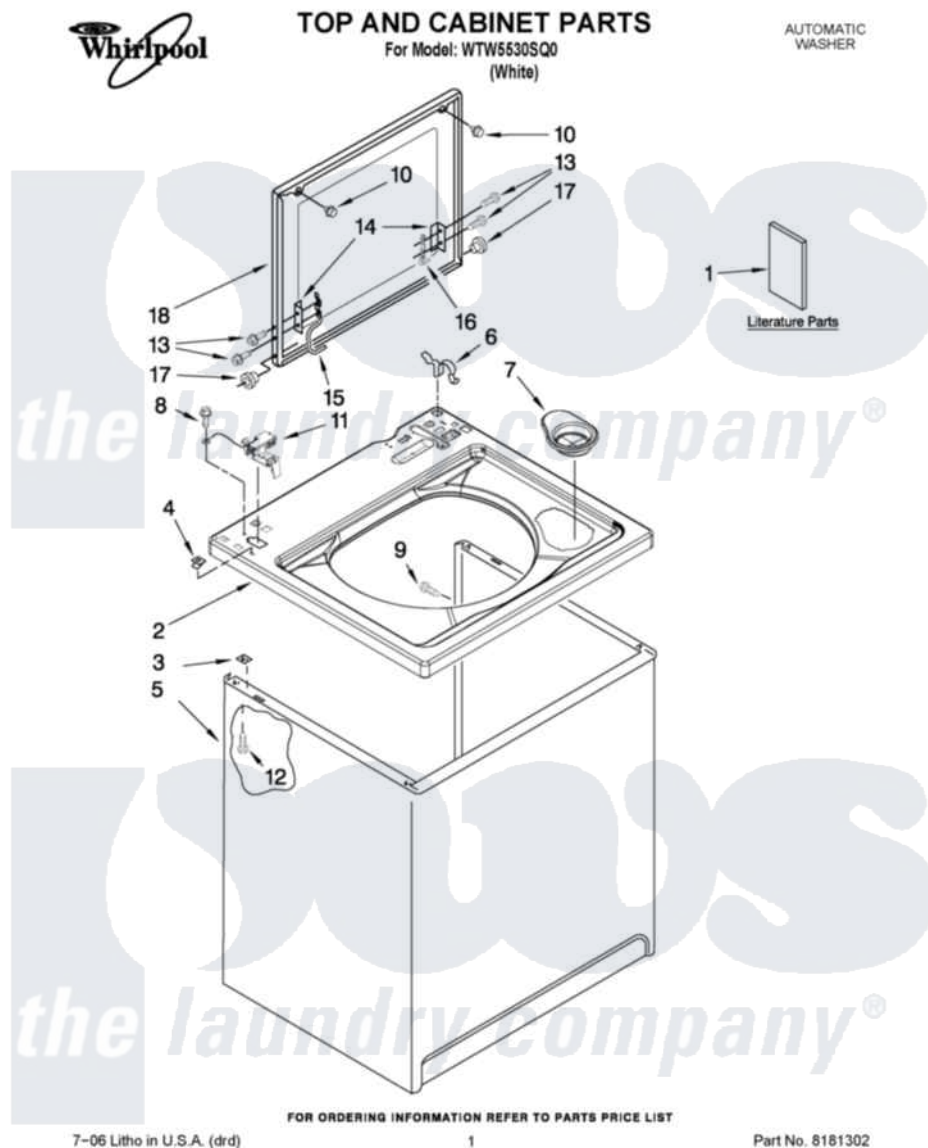

Whirlpool WTW5530SQ0 01 - TOP AND CABINET PARTS

Whirlpool Residential Whirlpool WTW5530SQ0 Washer Parts Parts Diagram 01 - TOP AND CABINET PARTS
Click on the part number to view part

Item	Original Part Number	Replaced By	Status	Part Description
1	W10044800			Installation Instructions
"	3955884			Use And Care Guide
"	3957874		Not Available	Feature Sheet
"	W10023610		Not Available	Energy Guide
"	8578911		Not Available	Wiring Diagram
"	4313896			Do-It-Yourself Repair Manuals
2	8543451	8543447		Top
3	62750			Spacer, Cabinet To Top (4)
4	357213			Nut, Push-In
5	63424			Cabinet
6	62780			Clip, Top And Cabinet And Rear Panel
7	8566266			Dispenser, Bleach
8	3351614			Screw, Gearcase Cover Mounting
9	3357011	308685		Side Trim)
10	9724509			Bumper, Lid

11	8318084		Switch, Lid
12	3390631		Screw, 10-16 X 3/8
13	355274	W10119828	Screw, Lid Hinge Mounting
14	21097		Pad, Lid Hinge
15	8559336	W10225136	Hinge 7 Pad Assembly
16	91770		Hinge, Lid
17	8319539		Bearing, Lid Hinge
18	8580057	W10193861	Lid