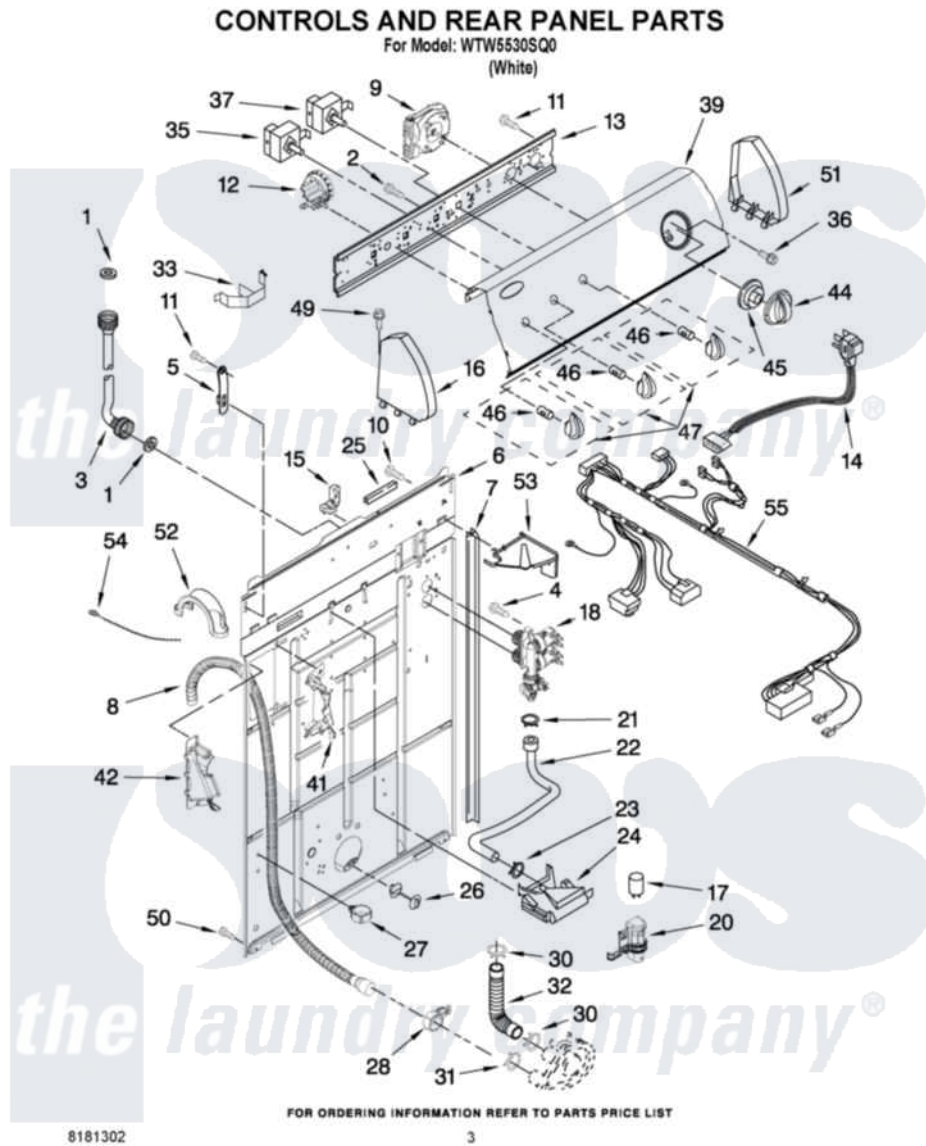

Whirlpool WTW5530SQ0 02 - CONTROLS AND REAR PANEL PARTS

Whirlpool Residential Whirlpool WTW5530SQ0 Washer Parts Parts Diagram 02 - CONTROLS AND REAR PANEL PARTS

[Click on the part number to view part](#)

Item	Original Part Number	Replaced By	Status	Part Description
1	3976300	16123		Washer Inlet-Hose Miscellaneous Parts Must be Ordered Separately.
2	3400073			Screw, Ground
3	8571377	89503		Hose-Inlet
"	8571378	89503		Hose-Inlet
4	9740848			Screw, Mixing Valve Mounting
5	8568314			Strap, Console
6	8318015			Panel, Rear
7	62747			Pad, Rear Panel
8	8559373	W10096921		Drain Hose Assembly
9	8577356			Timer, Control
10	3351614			Screw, Gearcase Cover Mounting
11	90767			Screw, 8A X 3/8 HeX Washer Head Tapping
12	8577843	W10337781		Switch-WL

13	8544893		Bracket, Control
14	3956162	285800	Cord-Power
15	3952821	285777	Relief-Str
16	8271365	279962	Endcap
17	8572717		Capacitor, Motor Start
18	8578341		Valve, Water Inlet W/Bi-Metal
20	8318046		Clip, Capacitor
21	301958	596669	Clamp, Manifold
22	8317974	8317926	Hose, Vacuum Break
23	370450	596669	Clamp, Manifold
24	387606	3360977	Break-Vac
25	303294	3367669	Protector, Edge
26	8519200		Support, Rear Panel
27	8541667		Clamp, Hose
28	8541668		Clamp, Hose
30	3363366	616099	Clamp
31	8317496	285655	Clamp, Hose
32	3951449	285871	Hose
33	8055003		Clip, Harness And Pressure Switch
35	8578337		Switch, Water Temperature
36	3400818		Screw, Timer Mounting
37	3949187	W10168262	Switch, Rotary
39	8578791		Panel, Console
41	8541669		Bucket, Drain Hose
42	8541658		Bucket, Drain Hose
44	8566022		Knob, Timer
45	8566018		Dial,
46	8536939		Clip, Knob
47	8565944		Knob, Control
49	388326		Screw, 8-18 X 1.25
50	62863	3390631	Screw, 10-16 X 3/8
51	8271359	279962	Endcap
52	8577378		U-Bend, Drain Hose
53	8539874		Shield, Suds
54	3347868	W10339879	Tie, Cable
55	3958080		Harness, Wiring