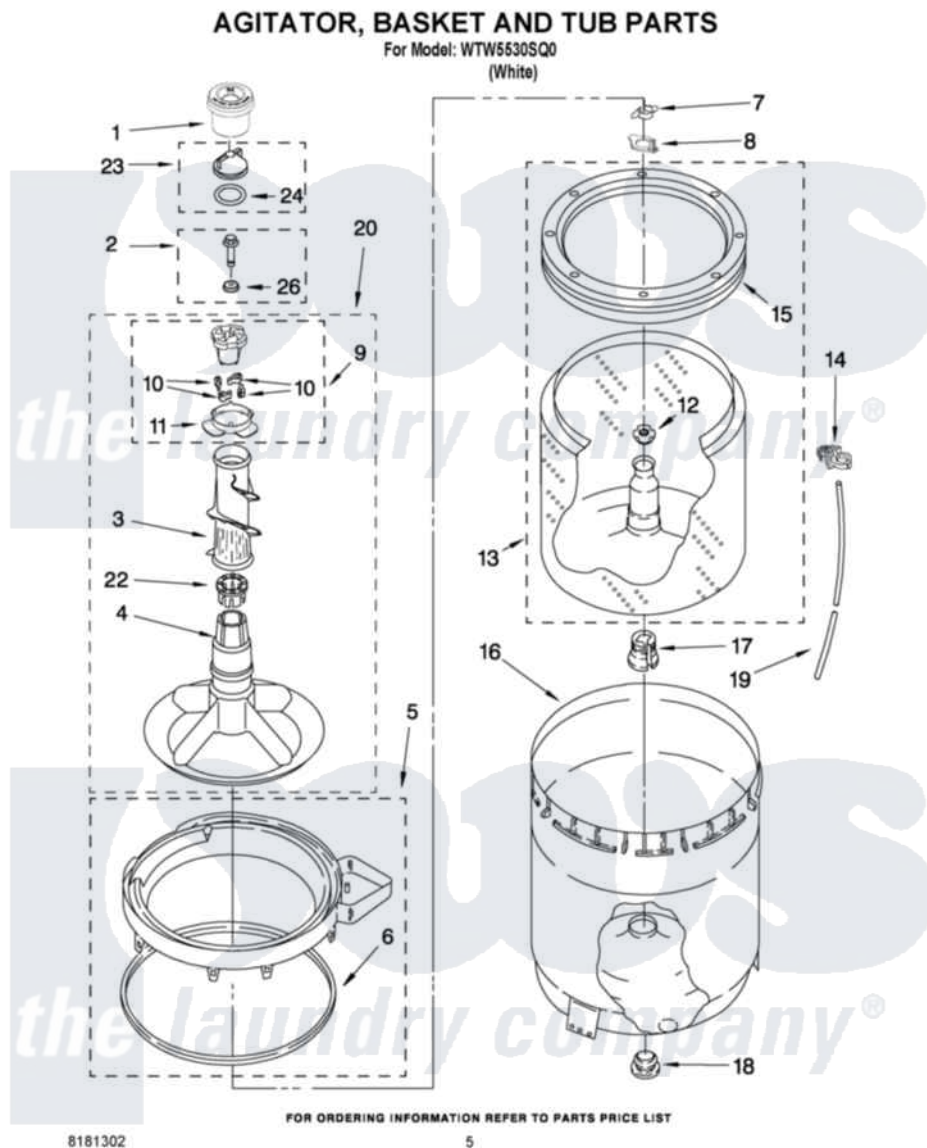

# Whirlpool WTW5530SQ0 03 - AGITATOR BASKET AND TUB PARTS

Whirlpool [Residential Whirlpool WTW5530SQ0 Washer Parts](#) Parts Diagram 03 - AGITATOR BASKET AND TUB PARTS

[Click on the part number to view part](#)

Item	Original Part Number	Replaced By	Status	Part Description
1	8575076	<a href="#">8575076A</a>		Dispenser
2	<a href="#">358237</a>			Screw And Washer
3	<a href="#">3363003</a>			Mover, Clothes
4	<a href="#">3951632</a>			Agitator
5	8528150	<a href="#">W10445870</a>		Ring-Tub
6	<a href="#">3976308</a>			Gasket, Tub Ring
7	<a href="#">3354845</a>			Clip, Agitator
8	<a href="#">8543666</a>			Washer, Agitator
9	3951682	<a href="#">285809</a>		Cam-Agitator
10	3366877	<a href="#">80040</a>		Dog-Agitator
11	<a href="#">3952374</a>			Bearing, Driven Cam
12	<a href="#">21366</a>			Nut, Spanner
13	8526016	<a href="#">W10389328</a>		Clothes Container, Assembly
14	<a href="#">2219077</a>			Clip, Pressure Switch Hose
15	8519788	<a href="#">387240</a>		Ring, Balance
16	<a href="#">63849</a>			Strain Relief, Power Cord

17	<a href="#">389140</a>		Tub Block, Basket Drive
18	<a href="#">383727</a>		Gasket, Centerpodt
19	3347780	<a href="#">353244</a>	Hose, Pressure Switch
20	<a href="#">3951744</a>		Agitator Assembly
22	<a href="#">3951608</a>		Spacer, Thrust
23	3354733	<a href="#">W10074580</a>	Cap, Barrier
24	3348855	<a href="#">W10072840</a>	Fabric Softener
26	<a href="#">3949550</a>		Washer