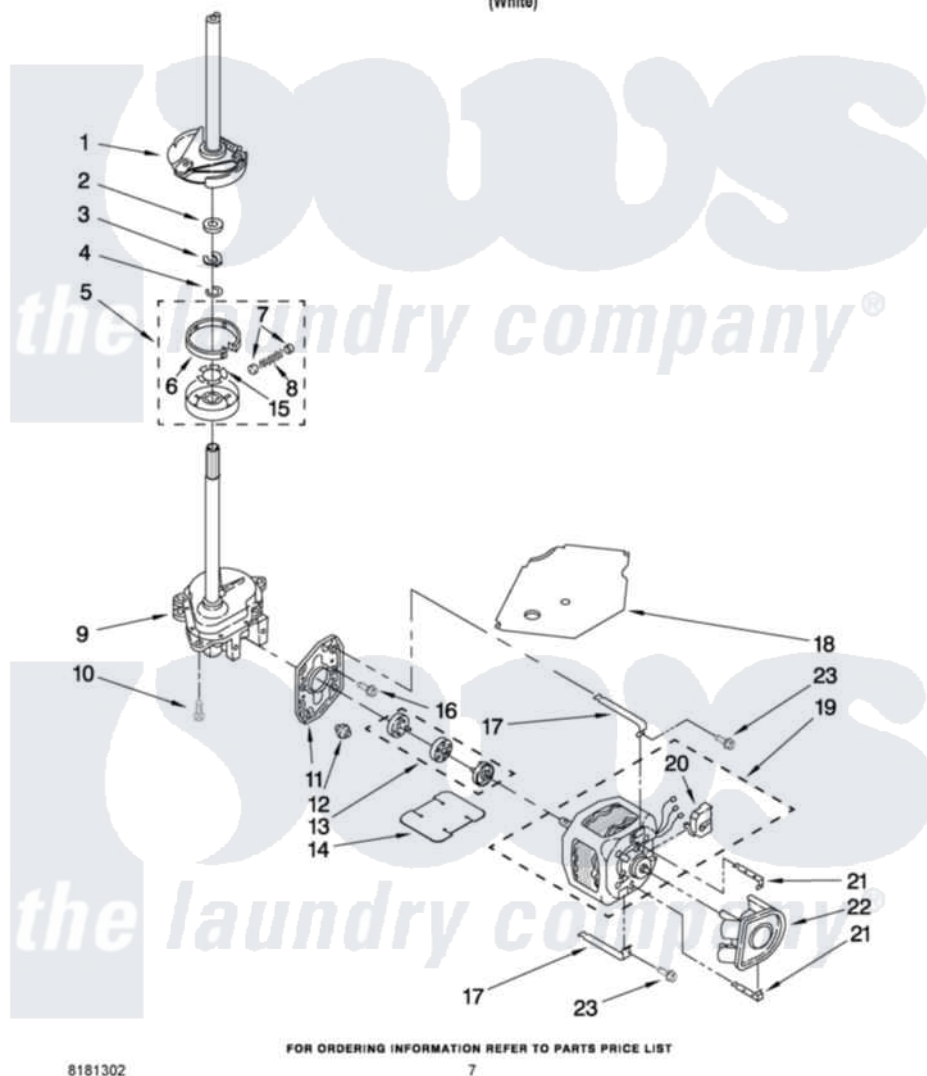

# Whirlpool WTW5530SQ0 04 - BRAKE CLUTCH GEARCASE MOTOR AND PUMP PARTS

## BRAKE, CLUTCH, GEARCASE, MOTOR AND PUMP PARTS

For Model: WTW5530SQ0  
(White)

8181302

FOR ORDERING INFORMATION REFER TO PARTS PRICE LIST

7

### Whirlpool Residential Whirlpool WTW5530SQ0 Washer Parts Parts Diagram 04 - BRAKE CLUTCH GEARCASE MOTOR AND PUMP PARTS

[Click on the part number to view part](#)

Item	Original Part Number	Replaced By	Status	Part Description
1	388952	<a href="#">285792</a>		Basketdrive
2	<a href="#">63292</a>			Washer, Spin Tube Thrust
3	62697	<a href="#">W10080230</a>		Ring, Spin Tube Support
4	63283	<a href="#">285353</a>		Ring
5	3951311	<a href="#">285785</a>		Clutch
6	3951308	<a href="#">285790</a>		Lining
7	<a href="#">62646</a>			Cap, Clutch Spring
8	<a href="#">3946792</a>			Spring And Damper Assembly
9	3360630	<a href="#">3360629</a>		Gearcase
10	3357334	<a href="#">3400516</a>		Screw Anti-Rattle
11	<a href="#">62611</a>			Plate, Motor Mount To Gearcase
12	<a href="#">62691</a>			Grommet, Motor
13	285753	<a href="#">285753A</a>		Coupling
14	<a href="#">3946532</a>			Shield, Motor

15	<a href="#">3355454</a>		Clip, Main Drive
16	<a href="#">3400516</a>		Screw Anti-Rattle
17	3349637	<a href="#">W10086010</a>	Retainer, Motor
18	<a href="#">3362089</a>		Shield, Tub To Motor
19	8528157	<a href="#">661600</a>	Motor, Main Drive
20	<a href="#">3952056</a>		Switch, Main Drive Motor
21	<a href="#">8546127</a>		Retainer, Pump
22	<a href="#">3363394</a>		Pump
23	3387485	<a href="#">273556</a>	Screw, 10-16 X 5/8