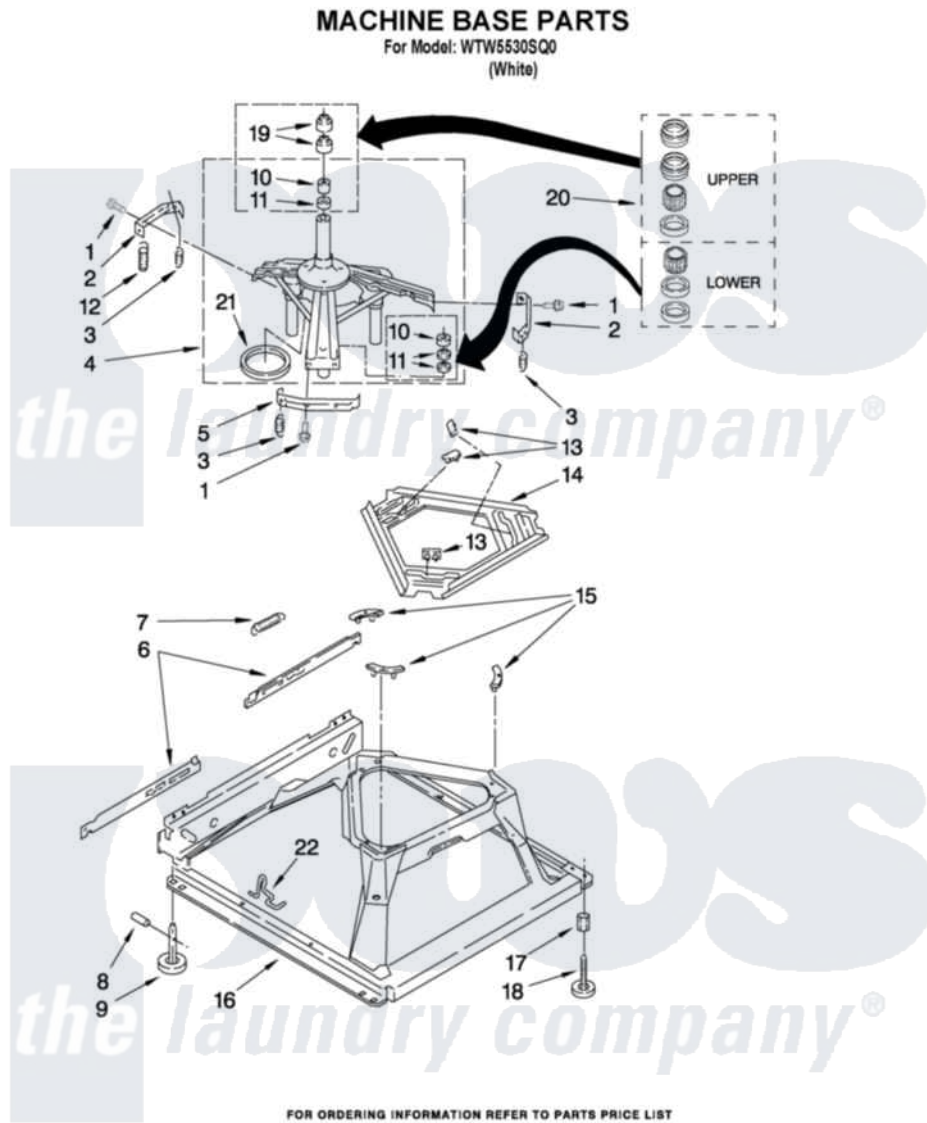

Whirlpool WTW5530SQ0 05 - MACHINE BASE PARTS

8

8181302

Whirlpool [Residential Whirlpool WTW5530SQ0 Washer Parts](#) Parts Diagram 05 - MACHINE BASE PARTS
Click on the part number to view part

Item	Original Part Number	Replaced By	Status	Part Description
1	3400076			Screw, Bracket Mounting
2	64067			Bracket, Spring Outer
3	63907			Spring, Suspension
4	8575214	280184		Support
5	64065			Bracket, Spring Outer
6	63466			Link, Leveling Mechanism
7	62597	8316845		Spring
8	62837			Pin, Knurled
9	62596	285244		Feet-Leveling
10	8546455			Bearing, Centerpost
11	357409	359449		Seal, Agitator Shaft
12	388492	W10250667		Spring, Counterweight
13	62568	285219		Pad
14	3946509			Plate, Suspension
15	3363660	285744		Pad
16	3946512	285771		Base

17	3359452		Nut, Lock
18	W10001130		Foot, Leveling
19	356934	8577376	Seal, Centerpost
20	285203		Centerpost Bearing Kit
21	63134		Ring, Sound Deadening
22	63806	W10145155	Retainer, Suspension Spring