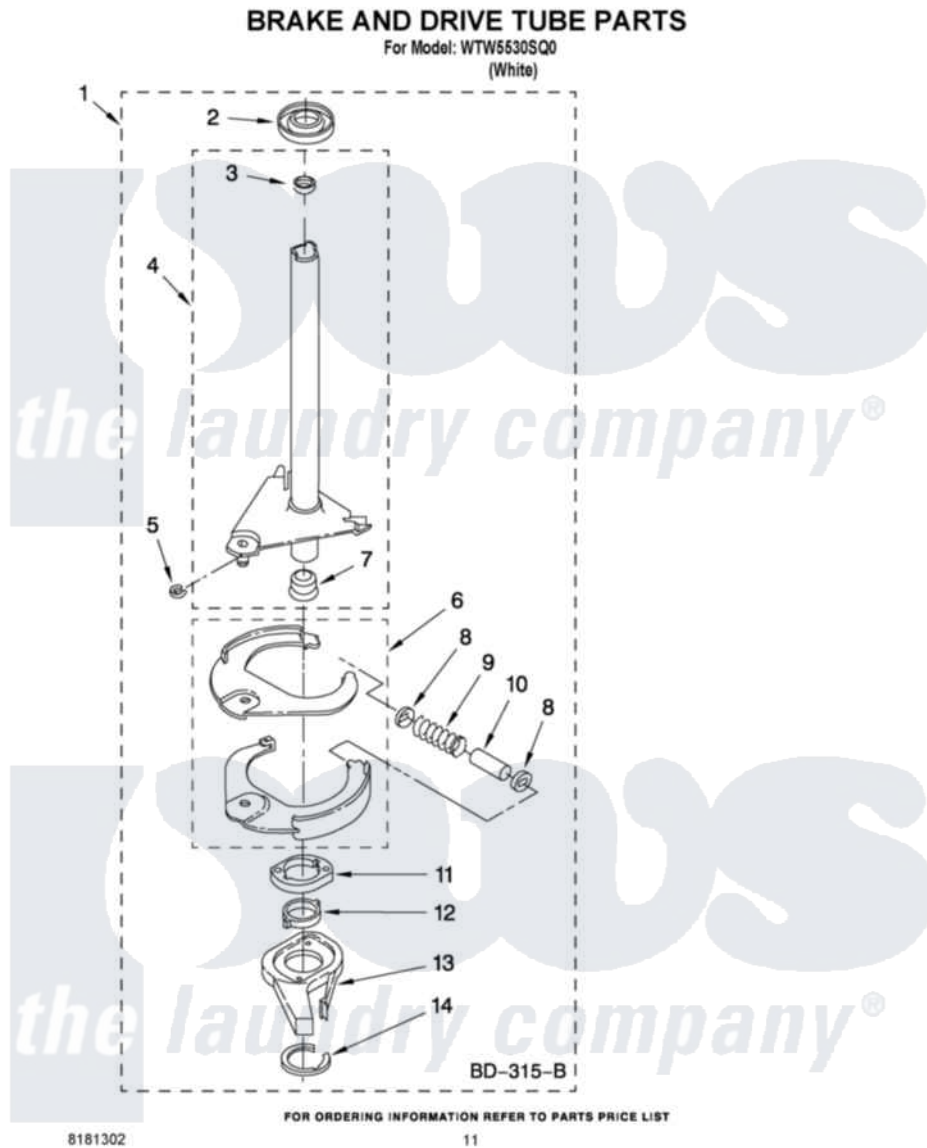

Whirlpool WTW5530SQ0 07 - BRAKE AND DRIVE TUBE PARTS

Whirlpool Residential Whirlpool WTW5530SQ0 Washer Parts Parts Diagram 07 - BRAKE AND DRIVE TUBE PARTS

Click on the part number to view part

Item	Original Part Number	Replaced By	Status	Part Description
1	388952	285792		Basketdrive
2	62658			Ring, Thrust
3	356427			Seal, Spin Pinion
4	64027	64208		Tube-Spin
5	64035	W10083190		Ring, Retaining
6	64232	285438		Shoe-Brake
7	62703	8546462		"T" Bearing, Spin Tube
8	3353956	285658		Sleeve
9	387806		Not Available	Spring, Brake
10	3355360	285658		Sleeve
11	661516	8546461		Cam, Brake Release
12	63022			Sleeve, Cam
13	64194	285790		Lining
14	90368	W10083200		Ring, Retaining
NI	285208			Lubricant