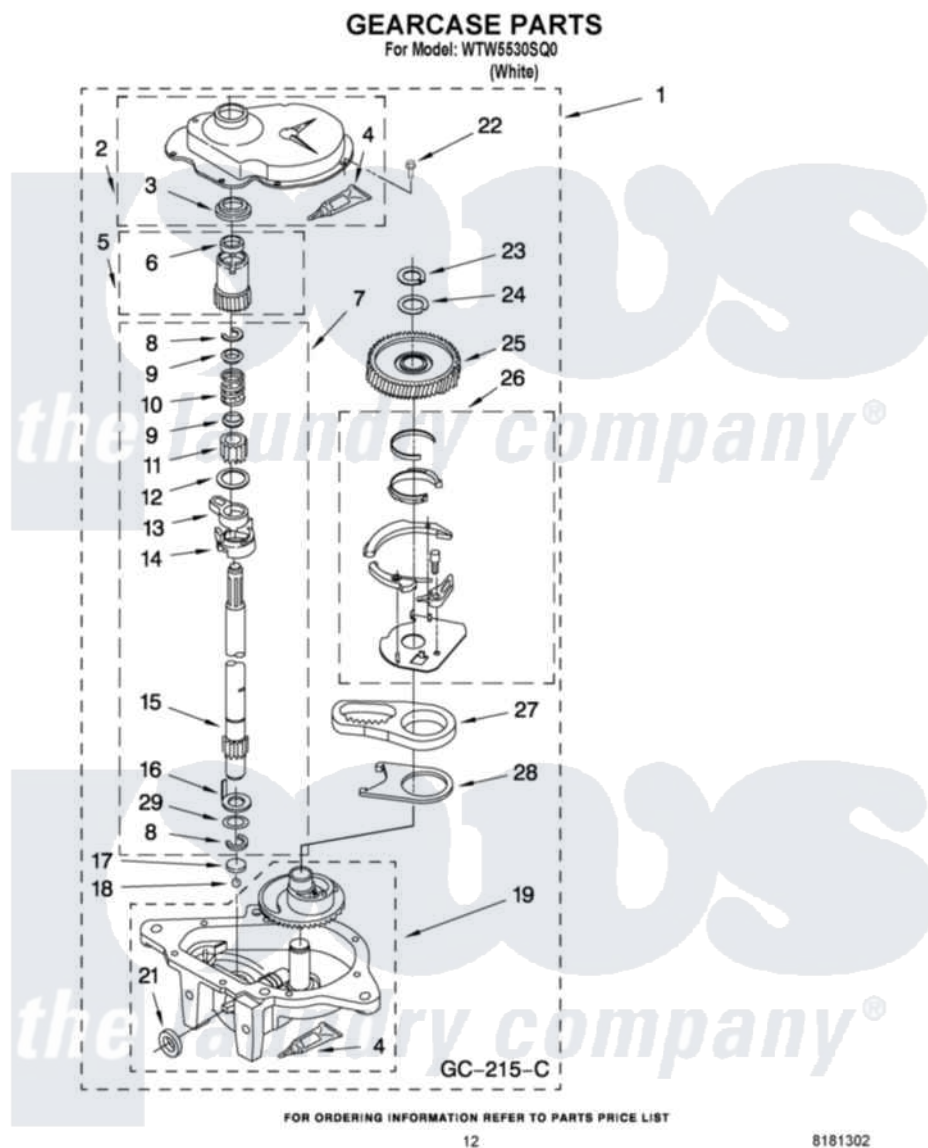

Whirlpool WTW5530SQ0 08 - GEARCASE PARTS

Whirlpool [Residential Whirlpool WTW5530SQ0 Washer Parts](#) Parts Diagram 08 - GEARCASE PARTS
Click on the part number to view part

Item	Original Part Number	Replaced By	Status	Part Description
1	3360630	3360629		Gearcase
2	285202			Cover, Gearcase
3	3349985			Seal, Gearcase Cover
4	285195			Sealer Sealer, Gasket
5	63320	285362		Gear and Pinion
6	356427			Seal, Spin Pinion
7	389387			Shaft, Agitator
8	90369		Not Available	Ring, Retaining (2)
9	62677			Retainer, Spring
10	62676			Spring, Agitator
11	63273	285509		Shaft, Agitator
12	62619			Washer, Agitator Gear
13	62580	285206		Cam-Agitator
14	62581	285206		Cam-Agitator
15	285509			Shaft, Agitator
16	62618			Washer, Cam Thrust

17	16018	285205	Bearing
18	85529	285205	Bearing
19	389230	285515	Gearcase
21	285352		Seal Kit, Thrust Plug
22	3351614		Screw, Gearcase Cover Mounting
23	3362552	285765	Ring-Retr
24	285735	285766	Washer Kit, Thrust
25	62570	285362	Gear and Pinon
26	388253	999516	Shelf-Glas
27	3349296	8546456	Rack, Connecting
28	62621		Actuator, Shift
29	388815		Washer, Intermediate 1 3976263 Miscellaneous Parts Bag 2 3976300 Washer, Inlet Hose 3 3366913 Clamp, Hose