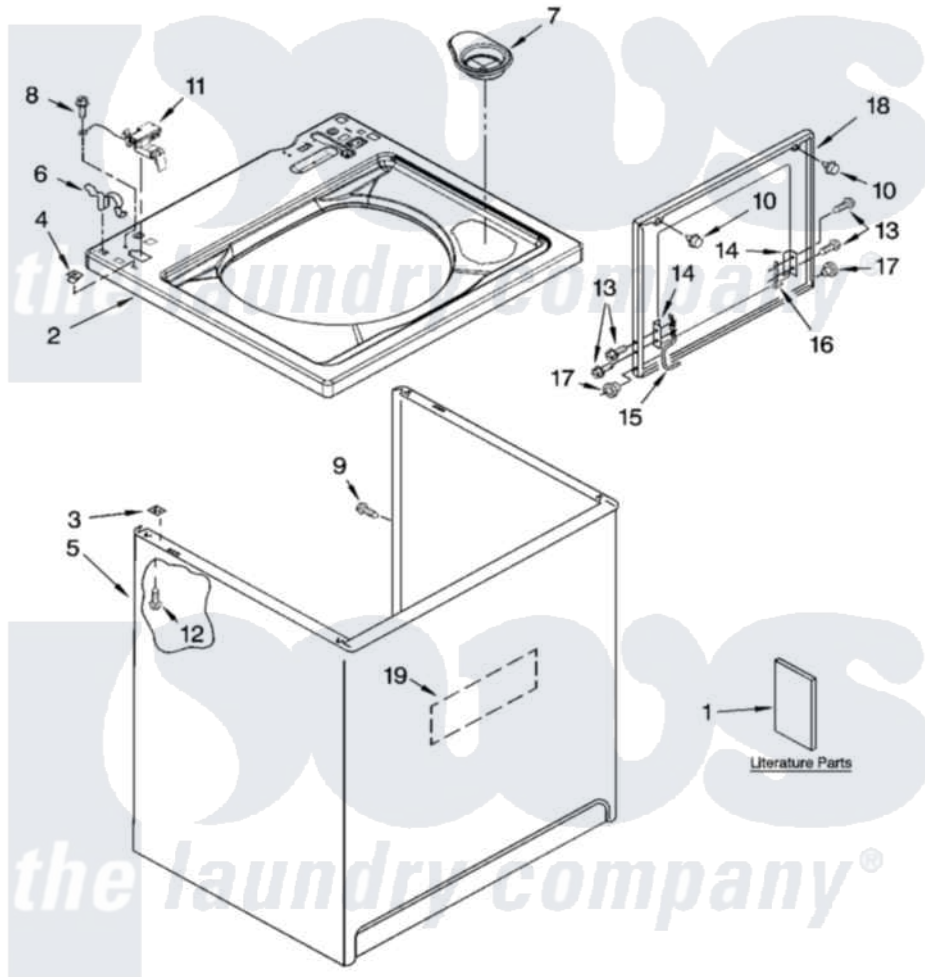

Whirlpool WTW5540SQ0 01 - TOP AND CABINET PARTS

TOP AND CABINET PARTS

For Models: WTW5540SQ0, WTW5540ST0
(White) (Biscuit)

AUTOMATIC
WASHER

6-06 Litho in U.S.A. (cre)

1

Part No. 6181309

[Whirlpool Residential Whirlpool WTW5540SQ0 Washer Parts](#) Parts Diagram 01 - TOP AND CABINET PARTS

[Click on the part number to view part](#)

Item	Original Part Number	Replaced By	Status	Part Description
1	W10044800			Installation Instructions
"	3955884			Use And Care Guide
"	3957874		Not Available	Feature Sheet
"	W10023610		Not Available	Energy Guide
"	8578911		Not Available	Wiring Diagram
"	BLANK		Not Available	Following May Be Purchased DO-IT-YOURSELF REPAIR MANUALS
"	4313896			Do-It-Yourself Repair Manuals
2	8543451	8543447		Top
"	8543452	8543448		Top
3	62750			Spacer, Cabinet To Top (4)
4	357213			Nut, Push-In
5	63424			Cabinet
"	3954357			Cabinet
6	62780			Clip, Top And Cabinet And Rear Panel

7	8566266		Dispenser, Bleach
8	3351614		Screw, Gearcase Cover Mounting
9	3357011	308685	Side Trim)
10	9724509		Bumper, Lid
11	8318084		Switch, Lid
12	3390631		Screw, 10-16 X 3/8
13	355274	W10119828	Screw, Lid Hinge Mounting
14	21097		Pad, Lid Hinge
15	8559336	W10225136	Hinge 7 Pad Assembly
16	91770		Hinge, Lid
17	8319539		Bearing, Lid Hinge
18	8580057	W10193861	Lid
"	8580058	W10193862	Lid
19	3976348		Absorber, Sound