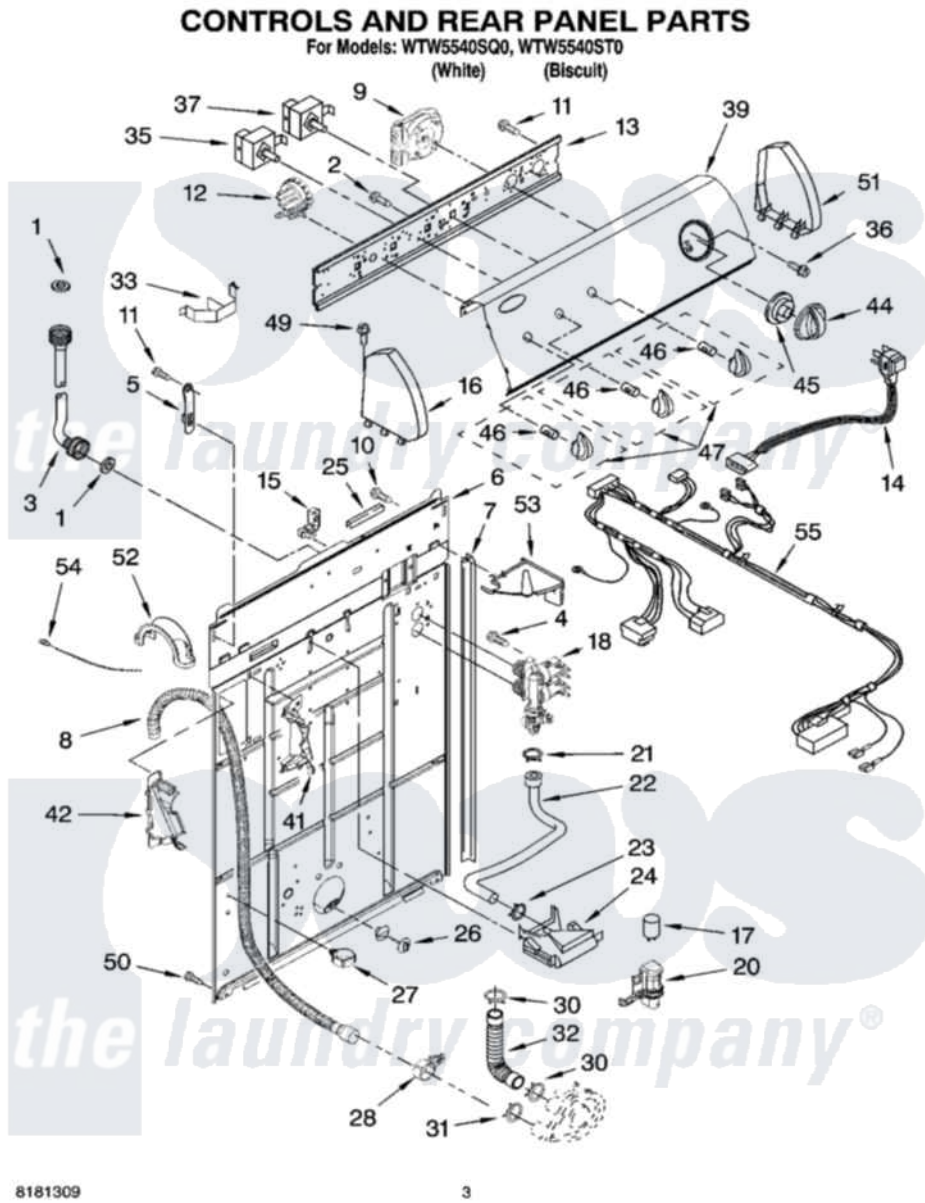

# Whirlpool WTW5540SQ0 02 - CONTROLS AND REAR PANEL PARTS

8181309

3

Whirlpool Residential Whirlpool WTW5540SQ0 Washer Parts Parts Diagram 02 - CONTROLS AND REAR PANEL PARTS

[Click on the part number to view part](#)

Item	Original Part Number	Replaced By	Status	Part Description
1	3976300	<a href="#">16123</a>		Washer Inlet-Hose Miscellaneous Parts Must be Ordered Separately.
2	<a href="#">3400073</a>			Screw, Ground
3	8571377	<a href="#">89503</a>		Hose-Inlet
"	8571378	<a href="#">89503</a>		Hose-Inlet
4	<a href="#">9740848</a>			Screw, Mixing Valve Mounting
5	<a href="#">8568314</a>			Strap, Console
6	<a href="#">8318015</a>			Panel, Rear
7	<a href="#">62747</a>			Pad, Rear Panel
8	8559373	<a href="#">W10096921</a>		Drain Hose Assembly
9	<a href="#">8577356</a>			Timer, Control
10	<a href="#">3351614</a>			Screw, Gearcase Cover Mounting
11	<a href="#">90767</a>			Screw, 8A X 3/8 HeX Washer Head Tapping
12	8577844	<a href="#">W10339251</a>		Switch-WL