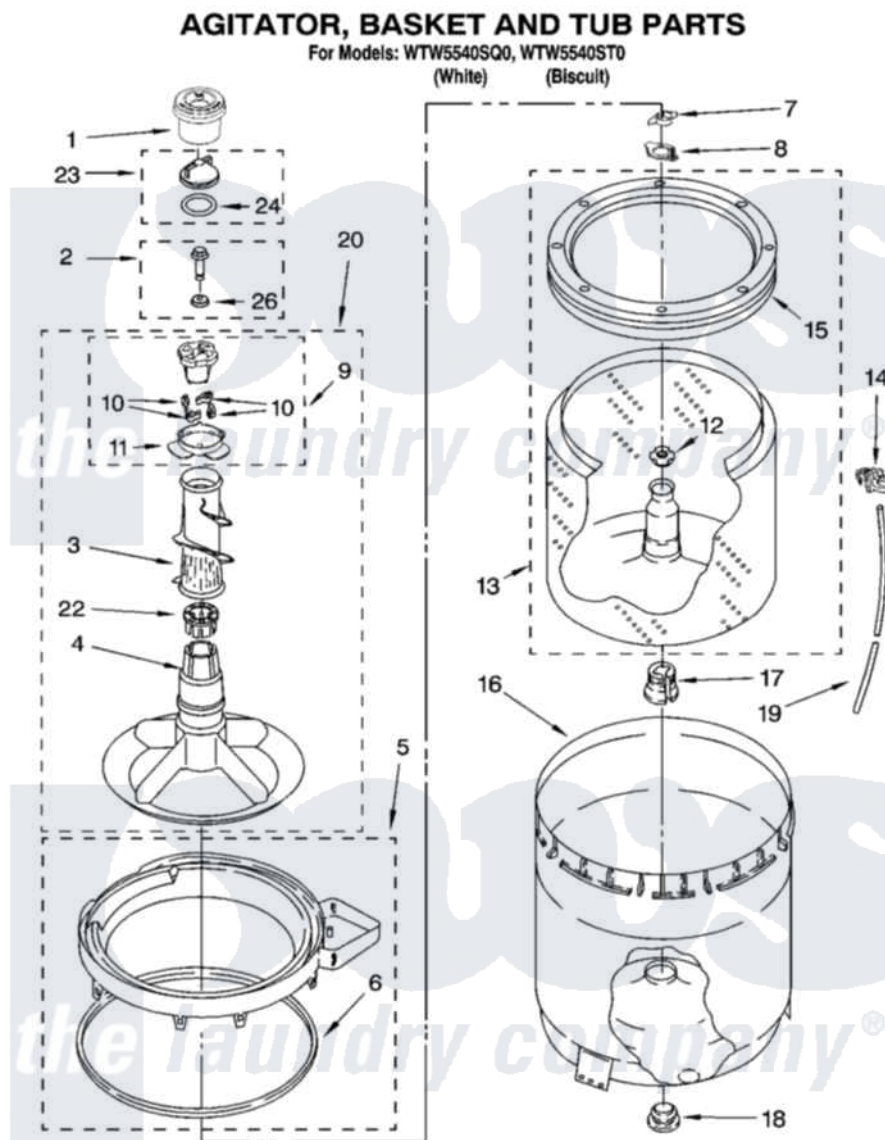

Whirlpool WTW5540SQ0 03 - AGITATOR, BASKET AND TUB PARTS

8181309

5

Whirlpool Residential Whirlpool WTW5540SQ0 Washer Parts Parts Diagram 03 - AGITATOR, BASKET AND TUB PARTS

Click on the part number to view part

Item	Original Part Number	Replaced By	Status	Part Description
1	8575076	8575076A		Dispenser
2	358237			Screw And Washer
3	3363003			Mover, Clothes
4	3951632			Agitator
5	8528150	W10445870		Ring-Tub
6	3976308			Gasket, Tub Ring
7	3354845			Clip, Agitator
8	8543666			Washer, Agitator
9	3951682	285809		Cam-Agitator
10	3366877	80040		Dog-Agitator
11	3952374			Bearing, Driven Cam
12	21366			Nut, Spanner
13	8526016	W10389328		Clothes Container, Assembly
14	2219077			Clip, Pressure Switch Hose
15	8519788	387240		Ring, Balance
16	63849			Strain Relief, Power Cord

17	389140		Tub Block, Basket Drive
18	383727		Gasket, Centerpodt
19	3347780	353244	Hose, Pressure Switch
20	3951744		Agitator Assembly
22	3951608		Spacer, Thrust
23	3354733	W10074580	Cap, Barrier
24	3348855	W10072840	Fabric Softener
26	3949550		Washer