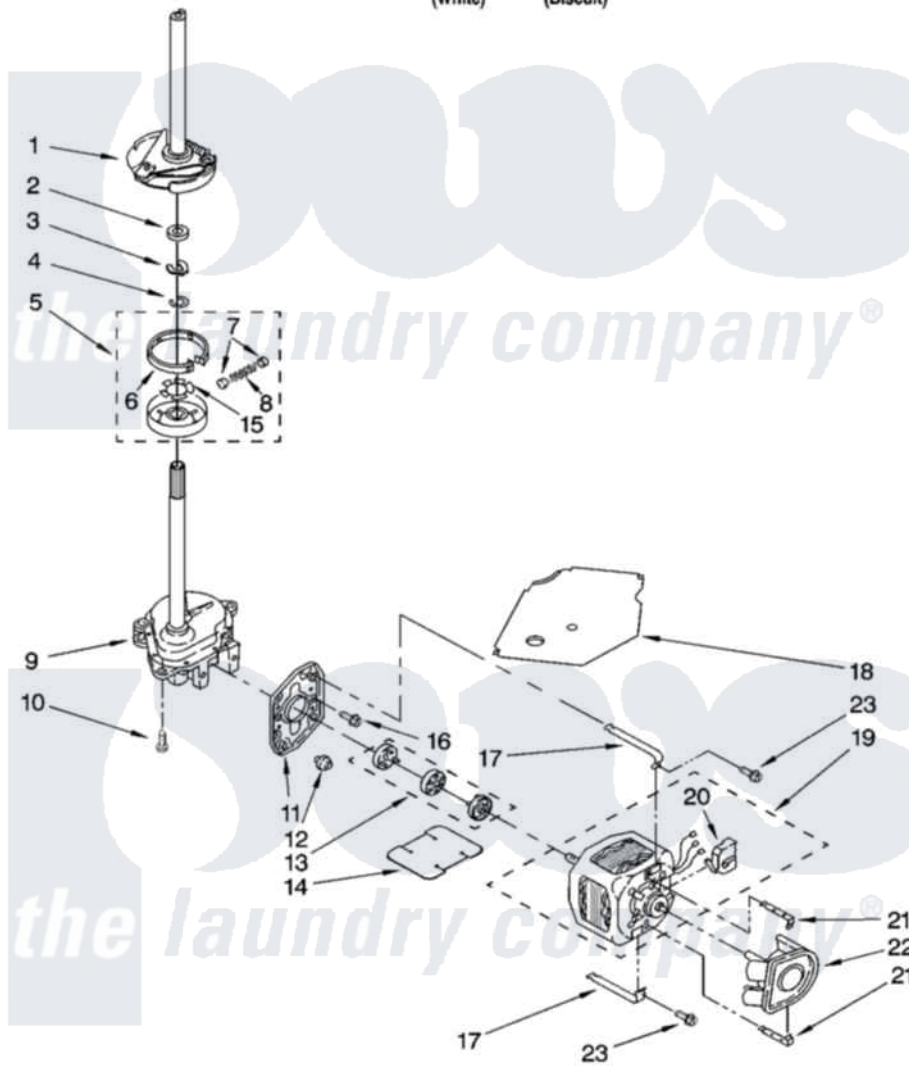

Whirlpool WTW5540SQ0 04 - BRAKE, CLUTCH, GEARCASE, MOTOR AND PUMP PARTS

BRAKE, CLUTCH, GEARCASE, MOTOR AND PUMP PARTS

For Models: WTW5540SQ0, WTW5540ST0
(White) (Biscuit)

8181309

7

Whirlpool [Residential Whirlpool WTW5540SQ0 Washer Parts](#) Parts Diagram 04 - BRAKE, CLUTCH, GEARCASE, MOTOR AND PUMP PARTS
Click on the part number to view part

Item	Original Part Number	Replaced By	Status	Part Description
1	388952	285792		Basketdrive
2	63292			Washer, Spin Tube Thrust
3	62697	W10080230		Ring, Spin Tube Support
4	63283	285353		Ring
5	3951311	285785		Clutch
6	3951308	285790		Lining
7	62646			Cap, Clutch Spring
8	3946792			Spring And Damper Assembly
9	3360630	3360629		Gearcase
10	3357334	3400516		Screw Anti-Rattle
11	62611			Plate, Motor Mount To Gearcase
12	62691			Grommet, Motor
13	285753	285753A		Coupling
14	3946532			Shield, Motor

15	3355454		Clip, Main Drive
16	3400516		Screw Anti-Rattle
17	3349637	W10086010	Retainer, Motor
18	3362089		Shield, Tub To Motor
19	8528157	661600	Motor, Main Drive
20	3952056		Switch, Main Drive Motor
21	8546127		Retainer, Pump
22	3363394		Pump
23	3387485	273556	Screw, 10-16 X 5/8