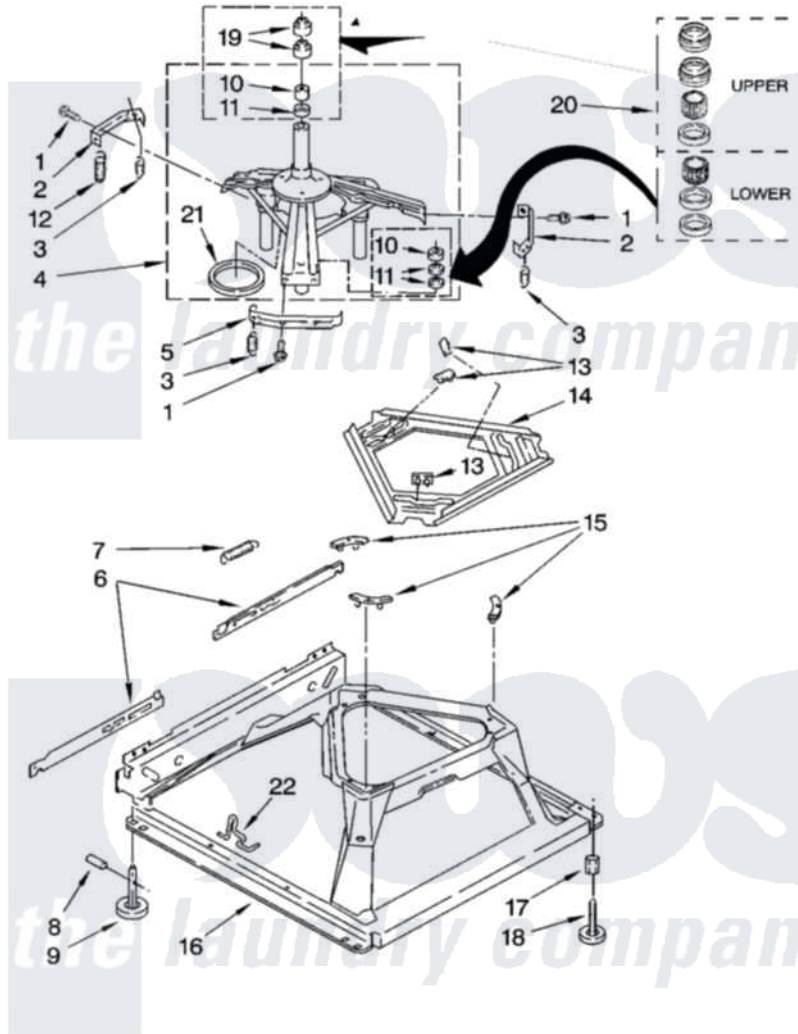

# Whirlpool WTW5540SQ0 05 - MACHINE BASE PARTS

## MACHINE BASE PARTS

For Models: WTW5540SQ0, WTW5540ST0  
(White) (Biscuit)

8

8181309

Whirlpool [Residential Whirlpool WTW5540SQ0 Washer Parts](#) Parts Diagram 05 - MACHINE BASE PARTS  
Click on the part number to view part

Item	Original Part Number	Replaced By	Status	Part Description
1	<a href="#">3400076</a>			Screw, Bracket Mounting
2	<a href="#">64067</a>			Bracket, Spring Outer
3	<a href="#">63907</a>			Spring, Suspension
4	8575214	<a href="#">280184</a>		Support
5	<a href="#">64065</a>			Bracket, Spring Outer
6	<a href="#">63466</a>			Link, Leveling Mechanism
7	62597	<a href="#">8316845</a>		Spring
8	<a href="#">62837</a>			Pin, Knurled
9	62596	<a href="#">285244</a>		Feet-Leveling
10	<a href="#">8546455</a>			Bearing, Centerpost
11	357409	<a href="#">359449</a>		Seal, Agitator Shaft
12	388492	<a href="#">W10250667</a>		Spring, Counterweight
13	62568	<a href="#">285219</a>		Pad
14	<a href="#">3946509</a>			Plate, Suspension
15	3363660	<a href="#">285744</a>		Pad
16	3946512	<a href="#">285771</a>		Base

17	<a href="#">3359452</a>	Nut, Lock
18	<a href="#">W10001130</a>	Foot, Leveling
19	<a href="#">8577376</a>	Seal, Centerpost
20	<a href="#">285203</a>	Centerpost Bearing Kit
21	<a href="#">63134</a>	Ring, Sound Deadening
22	63806	<a href="#">W10145155</a> Retainer, Suspension Spring