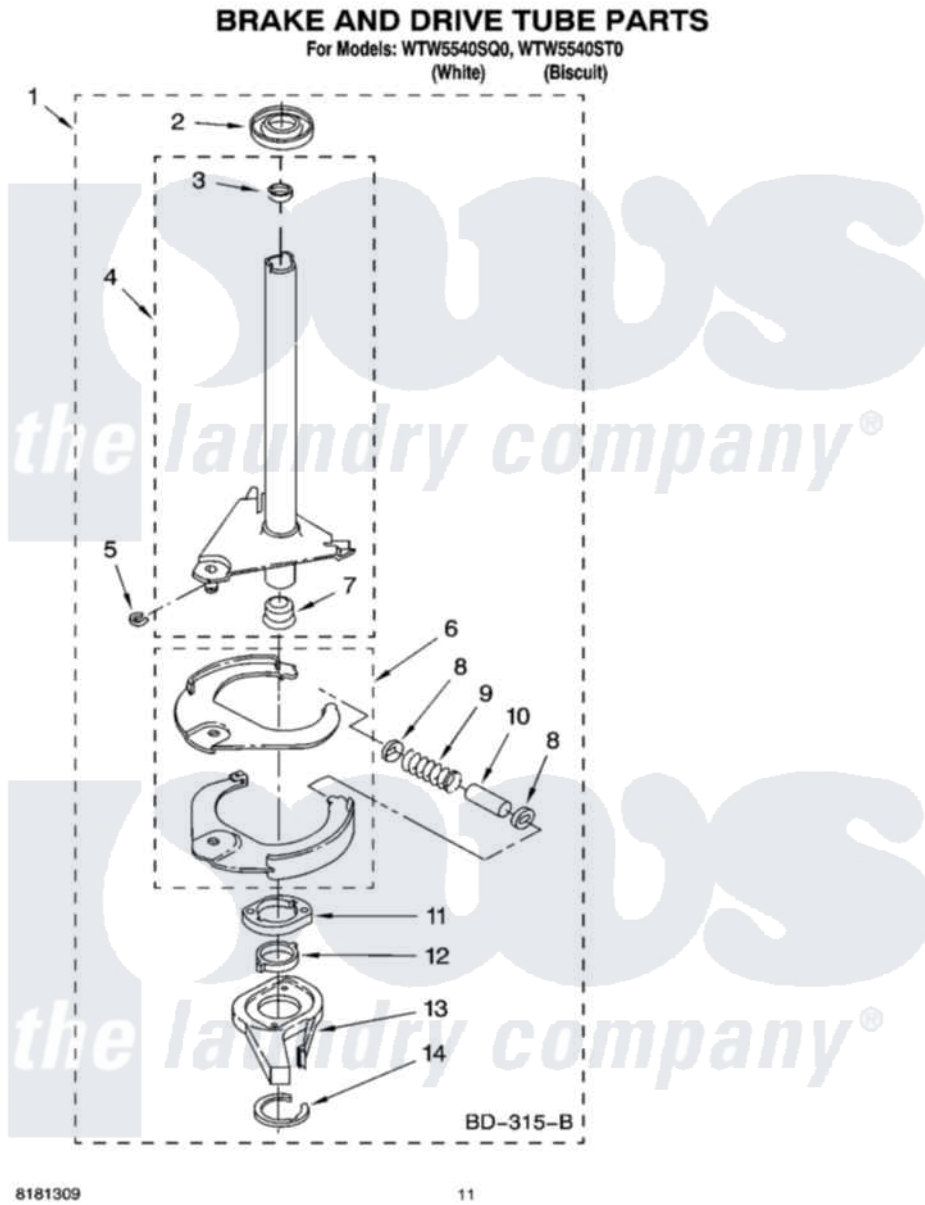

Whirlpool WTW5540SQ0 07 - BRAKE AND DRIVE TUBE PARTS

Whirlpool Residential Whirlpool WTW5540SQ0 Washer Parts Parts Diagram 07 - BRAKE AND DRIVE TUBE PARTS
Click on the part number to view part

Item	Original Part Number	Replaced By	Status	Part Description
1	388952	285792		Basketdrive
2	62658			Ring, Thrust
3	356427			Seal, Spin Pinion
4	64027	64208		Tube-Spin
5	64035	W10083190		Ring, Retaining
6	64232	285438		Shoe-Brake
7	62703	8546462		"T" Bearing, Spin Tube
8	3353956	285658		Sleeve
9	387806		Not Available	Spring, Brake
10	3355360	285658		Sleeve
11	661516	8546461		Cam, Brake Release
12	63022			Sleeve, Cam
13	64194	285790		Lining
14	90368	W10083200		Ring, Retaining
"	BLANK		Not Available	Following Parts Not Illustrated
"	285208			Lubricant