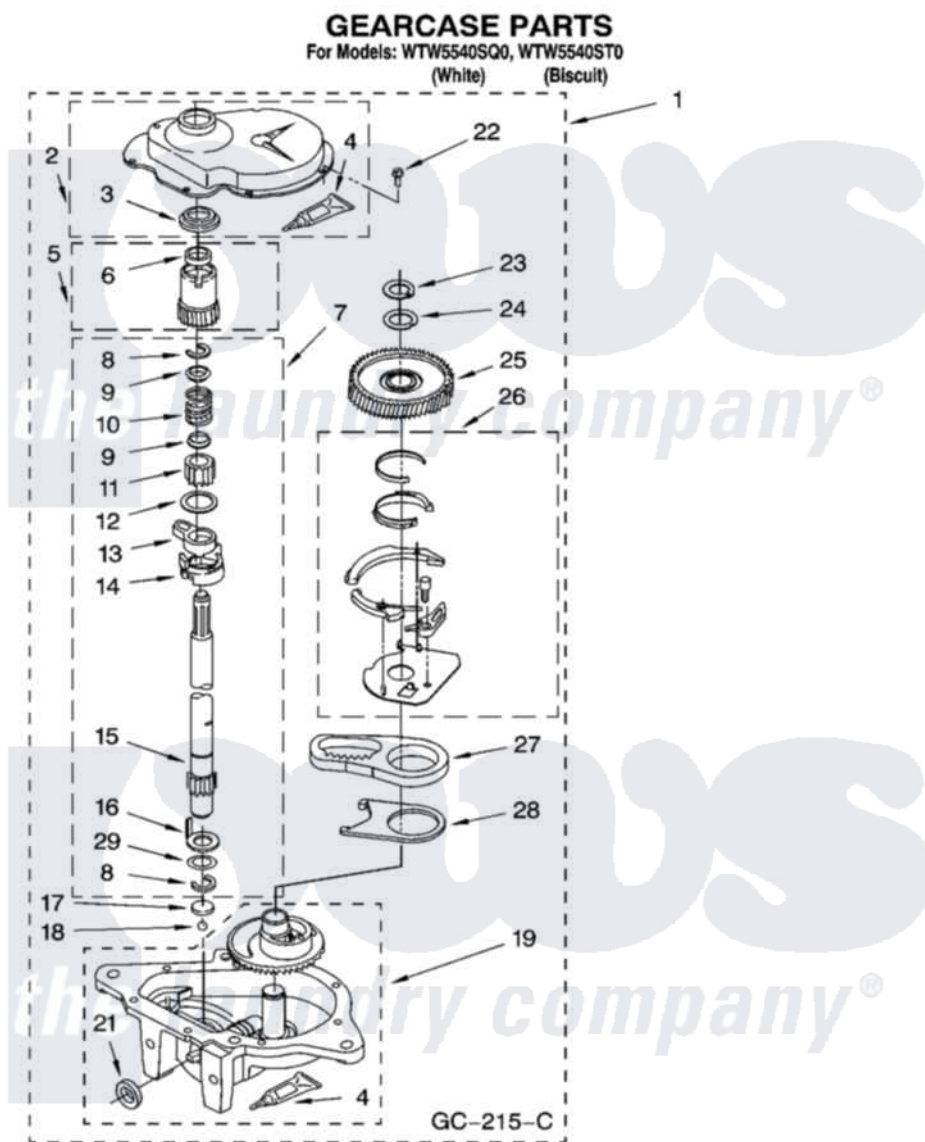

**Whirlpool WTW5540SQ0 08 - GEARCASE PARTS, OPTIONAL PARTS  
(NOT INCLUDED)**

12

8181309

Whirlpool Residential Whirlpool WTW5540SQ0 Washer Parts Parts Diagram 08 - GEARCASE PARTS, OPTIONAL PARTS (NOT INCLUDED)

Click on the part number to view part

Item	Original Part Number	Replaced By	Status	Part Description
1	3360630	<a href="#">3360629</a>		Gearcase
2	<a href="#">285202</a>			Cover, Gearcase
3	<a href="#">3349985</a>			Seal, Gearcase Cover
4	<a href="#">285195</a>			Sealer Sealer, Gasket
5	63320	<a href="#">285362</a>		Gear and Pinion
6	<a href="#">356427</a>			Seal, Spin Pinion
7	<a href="#">389387</a>			Shaft, Agitator
8	90369		Not Available	Ring, Retaining (2)
9	<a href="#">62677</a>			Retainer, Spring
10	<a href="#">62676</a>			Spring, Agitator
11	63273	<a href="#">285509</a>		Shaft, Agitator
12	<a href="#">62619</a>			Washer, Agitator Gear
13	62580	<a href="#">285206</a>		Cam-Agitator
14	62581	<a href="#">285206</a>		Cam-Agitator
15	<a href="#">285509</a>			Shaft, Agitator