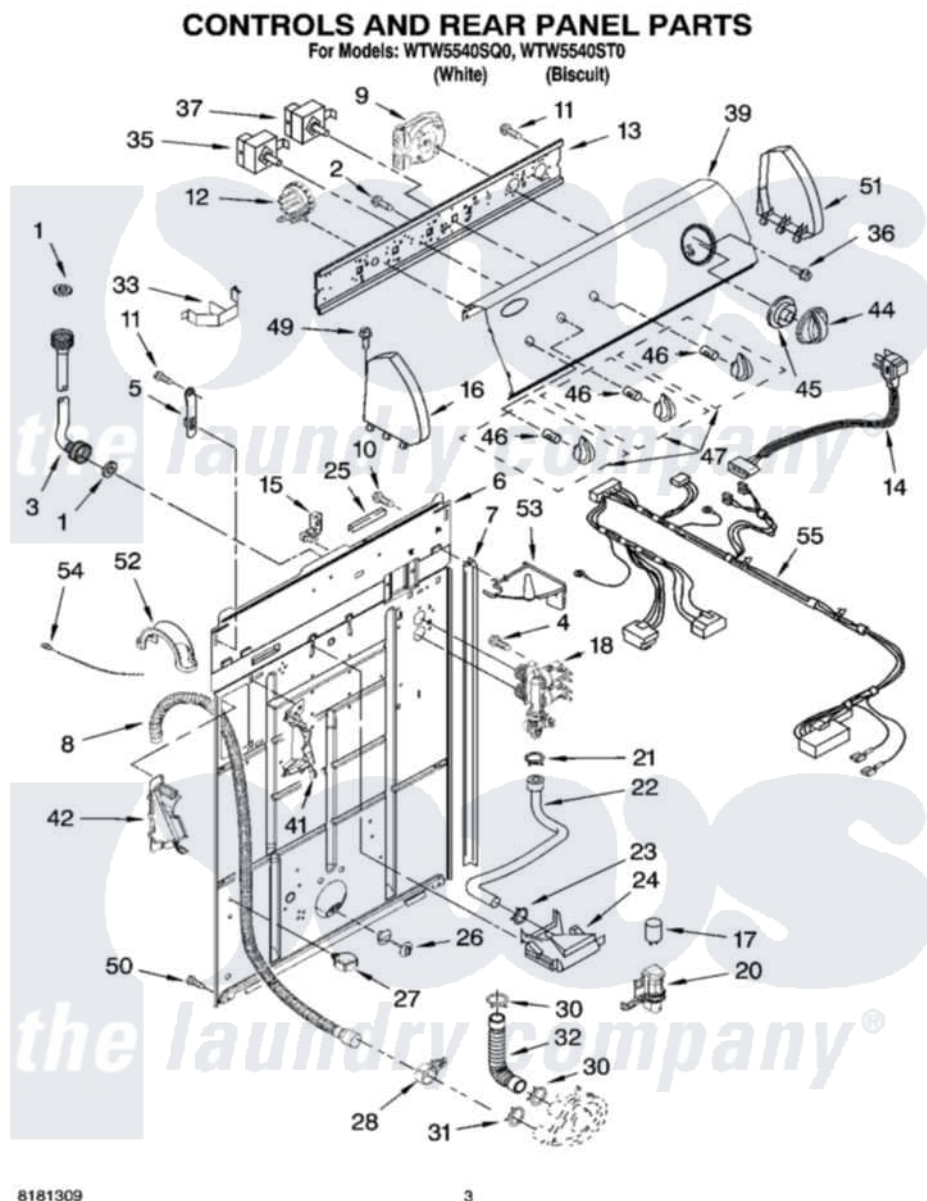

Whirlpool WTW5540ST0 02 - CONTROLS AND REAR PANEL PARTS

8181309

3

Whirlpool Residential Whirlpool WTW5540ST0 Washer Parts Parts Diagram 02 - CONTROLS AND REAR PANEL PARTS

Click on the part number to view part

Item	Original Part Number	Replaced By	Status	Part Description
1	3976300	16123		Washer Inlet-Hose Miscellaneous Parts Must be Ordered Separately.
2	3400073			Screw, Ground
3	8571377	89503		Hose-Inlet
"	8571378	89503		Hose-Inlet
4	9740848			Screw, Mixing Valve Mounting
5	8568314			Strap, Console
6	8318015			Panel, Rear
7	62747			Pad, Rear Panel
8	8559373	W10096921		Drain Hose Assembly
9	8577356			Timer, Control
10	3351614			Screw, Gearcase Cover Mounting
11	90767			Screw, 8A X 3/8 HeX Washer Head Tapping
12	8577844	W10339251		Switch-WL

13	8544893		Bracket, Control
14	3956162	285800	Cord-Power
15	3952821	285777	Relief-Str
16	8271365	279962	Endcap
"	8271368	279965	Endcap
17	8572717		Capacitor, Motor Start
18	8578341		Valve, Water Inlet W/Bi-Metal
20	8318046		Clip, Capacitor
21	301958	596669	Clamp, Manifold
22	8317974	8317926	Hose, Vacuum Break
23	370450	596669	Clamp, Manifold
24	387606	3360977	Break-Vac
25	303294	3367669	Protector, Edge
26	8519200		Support, Rear Panel
27	8541667		Clamp, Hose
28	8541668		Clamp, Hose
30	3363366	616099	Clamp
31	8317496	285655	Clamp, Hose
32	3951449	285871	Hose
33	8055003		Clip, Harness And Pressure Switch
35	8578337		Switch, Water Temperature
36	3400818		Screw, Timer Mounting
37	3949187	W10168262	Switch, Rotary
39	8578793		Panel, Console
"	8578794		Panel, Console
41	8541669		Bucket, Drain Hose
42	8541658		Bucket, Drain Hose
44	8566022		Knob, Timer
"	8566025		Knob, Timer
45	8566018		Dial,
46	8536939		Clip, Knob
47	8565944		Knob, Control
"	8565947		Knob, Control
49	388326		Screw, 8-18 X 1.25
50	62863	3390631	Screw, 10-16 X 3/8
51	8271359	279962	Endcap
"	8271362	279965	Endcap
52	8577378		U-Bend, Drain Hose
53	8539874		Shield, Suds
54	3347868	W10339879	Tie, Cable
55	3958080		Harness, Wiring