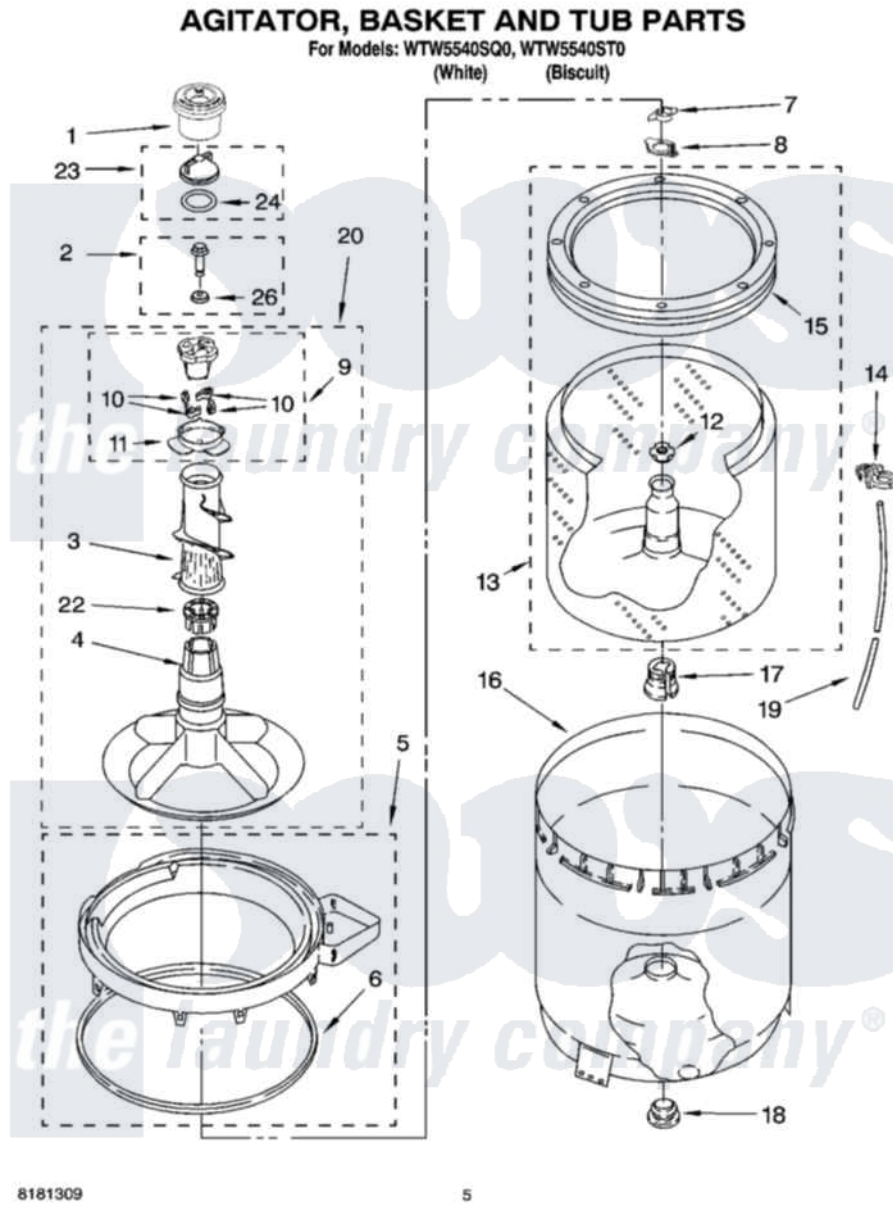

# Whirlpool WTW5540ST0 03 - AGITATOR, BASKET AND TUB PARTS

8181309

5

Whirlpool Residential Whirlpool WTW5540ST0 Washer Parts Parts Diagram 03 - AGITATOR, BASKET AND TUB PARTS

Click on the part number to view part

Item	Original Part Number	Replaced By	Status	Part Description
1	8575076	<a href="#">8575076A</a>		Dispenser
2	<a href="#">358237</a>			Screw And Washer
3	<a href="#">3363003</a>			Mover, Clothes
4	<a href="#">3951632</a>			Agitator
5	8528150	<a href="#">W10445870</a>		Ring-Tub
6	<a href="#">3976308</a>			Gasket, Tub Ring
7	<a href="#">3354845</a>			Clip, Agitator
8	<a href="#">8543666</a>			Washer, Agitator
9	3951682	<a href="#">285809</a>		Cam-Agitator
10	3366877	<a href="#">80040</a>		Dog-Agitator
11	<a href="#">3952374</a>			Bearing, Driven Cam
12	<a href="#">21366</a>			Nut, Spanner
13	8526016	<a href="#">W10389328</a>		Clothes Container, Assembly
14	<a href="#">2219077</a>			Clip, Pressure Switch Hose
15	8519788	<a href="#">387240</a>		Ring, Balance
16	<a href="#">63849</a>			Strain Relief, Power Cord

17	<a href="#">389140</a>		Tub Block, Basket Drive
18	<a href="#">383727</a>		Gasket, Centerpodt
19	3347780	<a href="#">353244</a>	Hose, Pressure Switch
20	<a href="#">3951744</a>		Agitator Assembly
22	<a href="#">3951608</a>		Spacer, Thrust
23	3354733	<a href="#">W10074580</a>	Cap, Barrier
24	3348855	<a href="#">W10072840</a>	Fabric Softener
26	<a href="#">3949550</a>		Washer