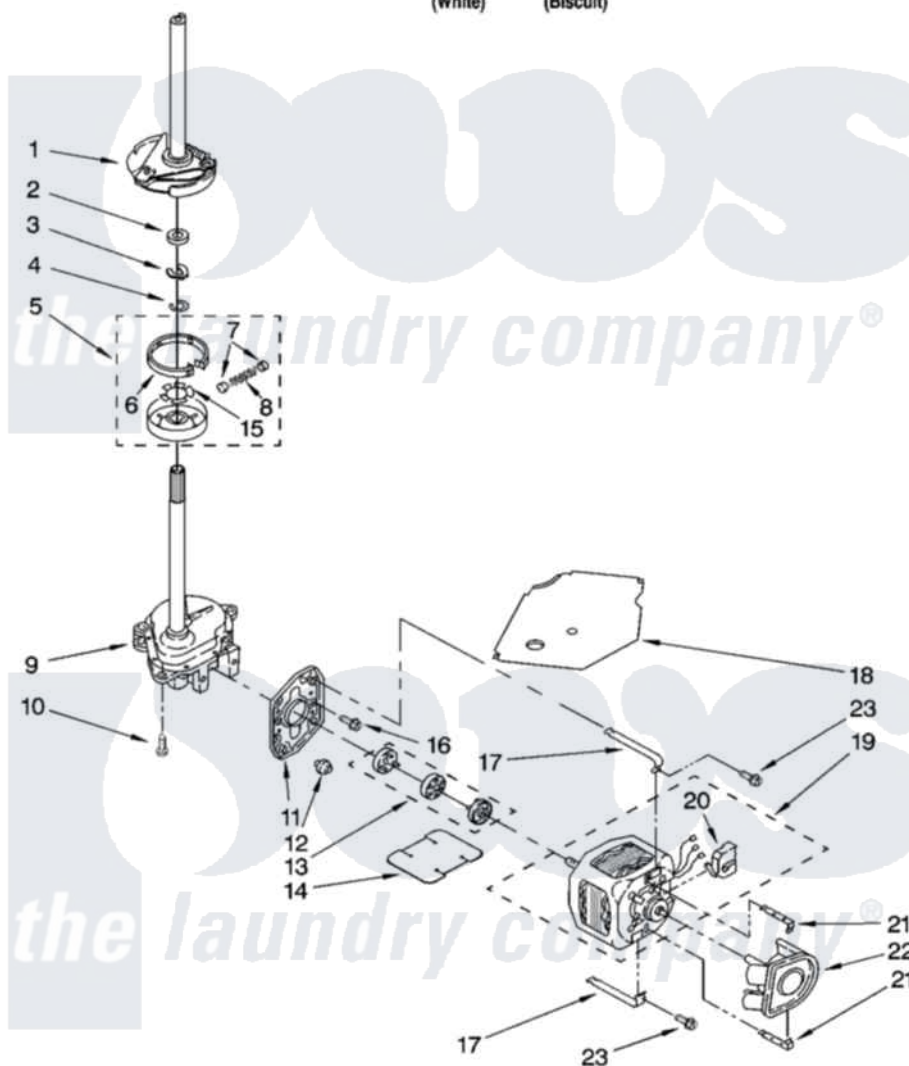

Whirlpool WTW5540ST0 04 - BRAKE, CLUTCH, GEARCASE, MOTOR AND PUMP PARTS

BRAKE, CLUTCH, GEARCASE, MOTOR AND PUMP PARTS

For Models: WTW5540SQ0, WTW5540ST0
(White) (Biscuit)

8181309

7

Whirlpool [Residential Whirlpool WTW5540ST0 Washer Parts](#) Parts Diagram 04 - BRAKE, CLUTCH, GEARCASE, MOTOR AND PUMP PARTS
Click on the part number to view part

Item	Original Part Number	Replaced By	Status	Part Description
1	388952	285792		Basketdrive
2	63292			Washer, Spin Tube Thrust
3	62697	W10080230		Ring, Spin Tube Support
4	63283	285353		Ring
5	3951311	285785		Clutch
6	3951308	285790		Lining
7	62646			Cap, Clutch Spring
8	3946792			Spring And Damper Assembly
9	3360630	3360629		Gearcase
10	3357334	3400516		Screw Anti-Rattle
11	62611			Plate, Motor Mount To Gearcase
12	62691			Grommet, Motor
13	285753	285753A		Coupling
14	3946532			Shield, Motor

15	3355454		Clip, Main Drive
16	3400516		Screw Anti-Rattle
17	3349637	W10086010	Retainer, Motor
18	3362089		Shield, Tub To Motor
19	8528157	661600	Motor, Main Drive
20	3952056		Switch, Main Drive Motor
21	8546127		Retainer, Pump
22	3363394		Pump
23	3387485	273556	Screw, 10-16 X 5/8