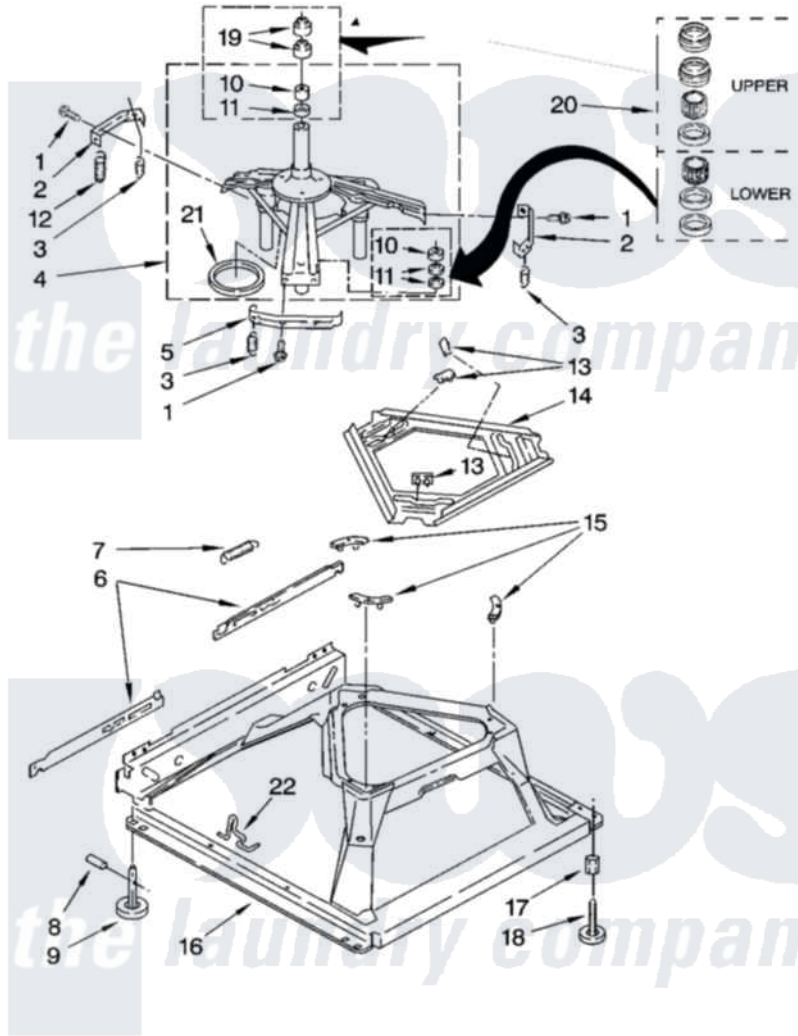

Whirlpool WTW5540ST0 05 - MACHINE BASE PARTS

MACHINE BASE PARTS

For Models: WTW5540SQ0, WTW5540ST0
(White) (Biscuit)

8

8181309

Whirlpool [Residential Whirlpool WTW5540ST0 Washer Parts](#) Parts Diagram 05 - MACHINE BASE PARTS
Click on the part number to view part

| Item | Original Part Number | Replaced By | Status | Part Description |
|------|-------------------------|---------------------------|--------|--------------------------|
| 1 | 3400076 | | | Screw, Bracket Mounting |
| 2 | 64067 | | | Bracket, Spring Outer |
| 3 | 63907 | | | Spring, Suspension |
| 4 | 8575214 | 280184 | | Support |
| 5 | 64065 | | | Bracket, Spring Outer |
| 6 | 63466 | | | Link, Leveling Mechanism |
| 7 | 62597 | 8316845 | | Spring |
| 8 | 62837 | | | Pin, Knurled |
| 9 | 62596 | 285244 | | Feet-Leveling |
| 10 | 8546455 | | | Bearing, Centerpost |
| 11 | 357409 | 359449 | | Seal, Agitator Shaft |
| 12 | 388492 | W10250667 | | Spring, Counterweight |
| 13 | 62568 | 285219 | | Pad |
| 14 | 3946509 | | | Plate, Suspension |
| 15 | 3363660 | 285744 | | Pad |
| 16 | 3946512 | 285771 | | Base |

| | | |
|----|---------------------------|---|
| 17 | 3359452 | Nut, Lock |
| 18 | W10001130 | Foot, Leveling |
| 19 | 8577376 | Seal, Centerpost |
| 20 | 285203 | Centerpost Bearing Kit |
| 21 | 63134 | Ring, Sound Deadening |
| 22 | 63806 | W10145155 Retainer, Suspension Spring |