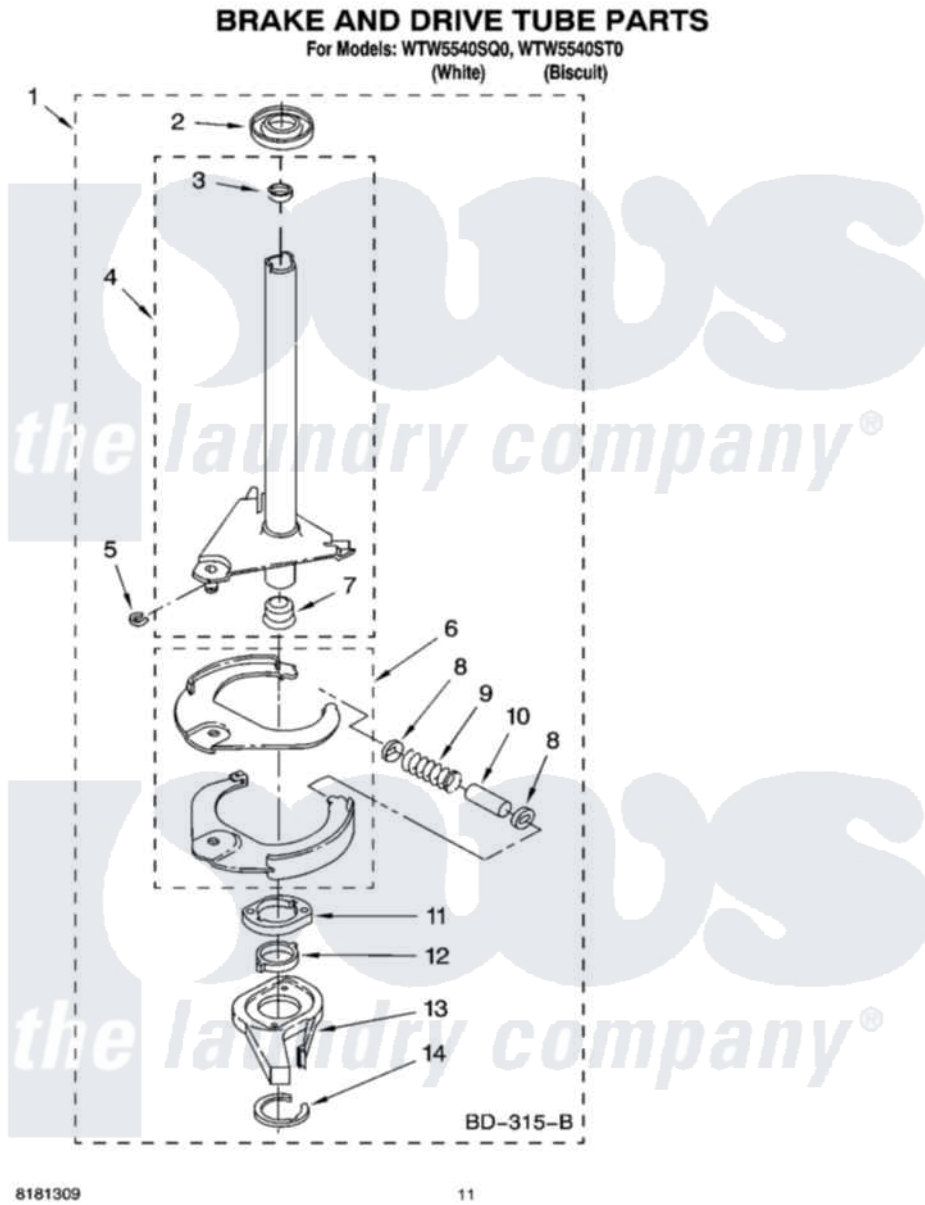

# Whirlpool WTW5540ST0 07 - BRAKE AND DRIVE TUBE PARTS

8181309

11

Whirlpool Residential Whirlpool WTW5540ST0 Washer Parts Parts Diagram 07 - BRAKE AND DRIVE TUBE PARTS  
Click on the part number to view part

Item	Original Part Number	Replaced By	Status	Part Description
1	388952	<a href="#">285792</a>		Basketdrive
2	<a href="#">62658</a>			Ring, Thrust
3	<a href="#">356427</a>			Seal, Spin Pinion
4	64027	<a href="#">64208</a>		Tube-Spin
5	64035	<a href="#">W10083190</a>		Ring, Retaining
6	64232	<a href="#">285438</a>		Shoe-Brake
7	62703	<a href="#">8546462</a>		"T" Bearing, Spin Tube
8	3353956	<a href="#">285658</a>		Sleeve
9	387806		Not Available	Spring, Brake
10	3355360	<a href="#">285658</a>		Sleeve
11	661516	<a href="#">8546461</a>		Cam, Brake Release
12	<a href="#">63022</a>			Sleeve, Cam
13	64194	<a href="#">285790</a>		Lining
14	90368	<a href="#">W10083200</a>		Ring, Retaining
"	BLANK		Not Available	Following Parts Not Illustrated
"	<a href="#">285208</a>			Lubricant