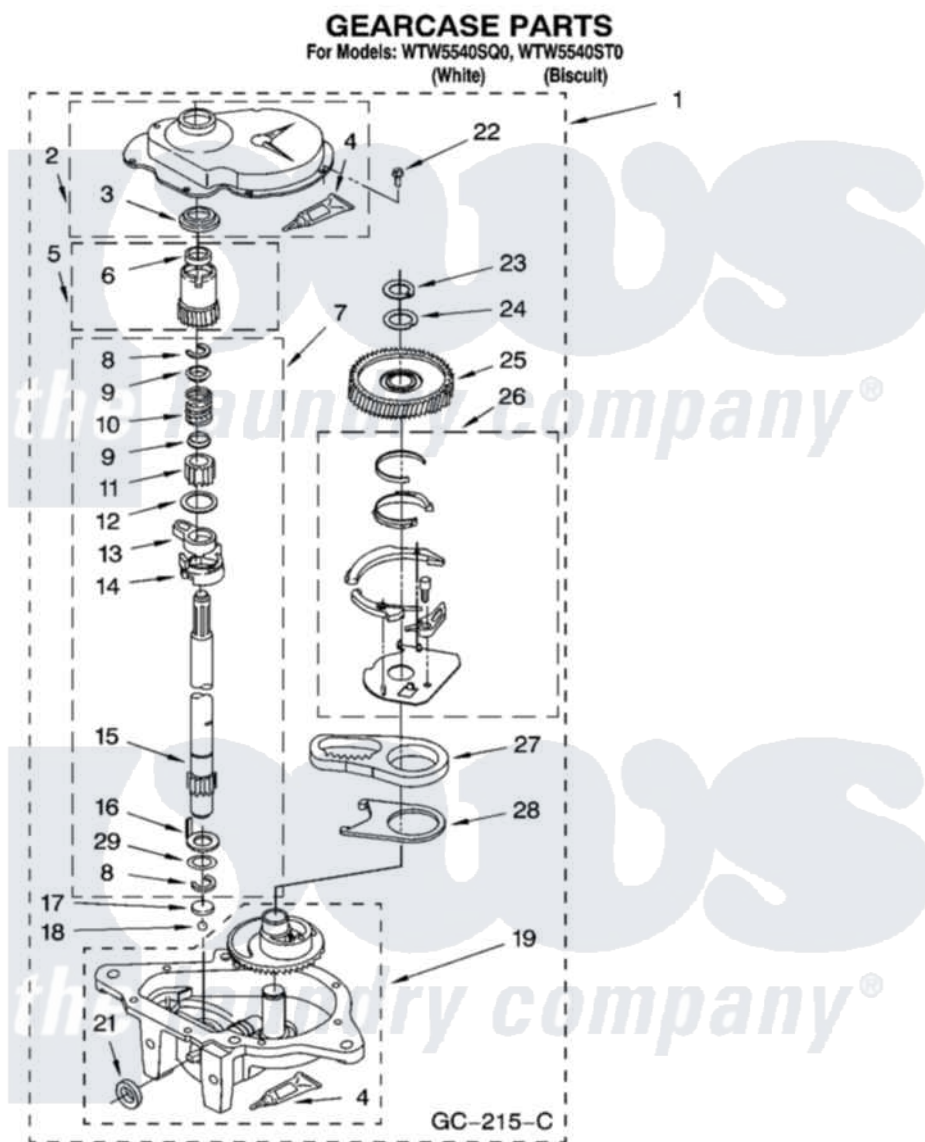

**Whirlpool WTW5540ST0 08 - GEARCASE PARTS, OPTIONAL PARTS  
(NOT INCLUDED)**

12

8181309

Whirlpool Residential Whirlpool WTW5540ST0 Washer Parts Parts Diagram 08 - GEARCASE PARTS, OPTIONAL PARTS (NOT INCLUDED)

Click on the part number to view part

Item	Original Part Number	Replaced By	Status	Part Description
1	3360630	<a href="#">3360629</a>		Gearcase
2	<a href="#">285202</a>			Cover, Gearcase
3	<a href="#">3349985</a>			Seal, Gearcase Cover
4	<a href="#">285195</a>			Sealer Sealer, Gasket
5	63320	<a href="#">285362</a>		Gear and Pinion
6	<a href="#">356427</a>			Seal, Spin Pinion
7	<a href="#">389387</a>			Shaft, Agitator
8	90369		Not Available	Ring, Retaining (2)
9	<a href="#">62677</a>			Retainer, Spring
10	<a href="#">62676</a>			Spring, Agitator
11	63273	<a href="#">285509</a>		Shaft, Agitator
12	<a href="#">62619</a>			Washer, Agitator Gear
13	62580	<a href="#">285206</a>		Cam-Agitator
14	62581	<a href="#">285206</a>		Cam-Agitator
15	<a href="#">285509</a>			Shaft, Agitator