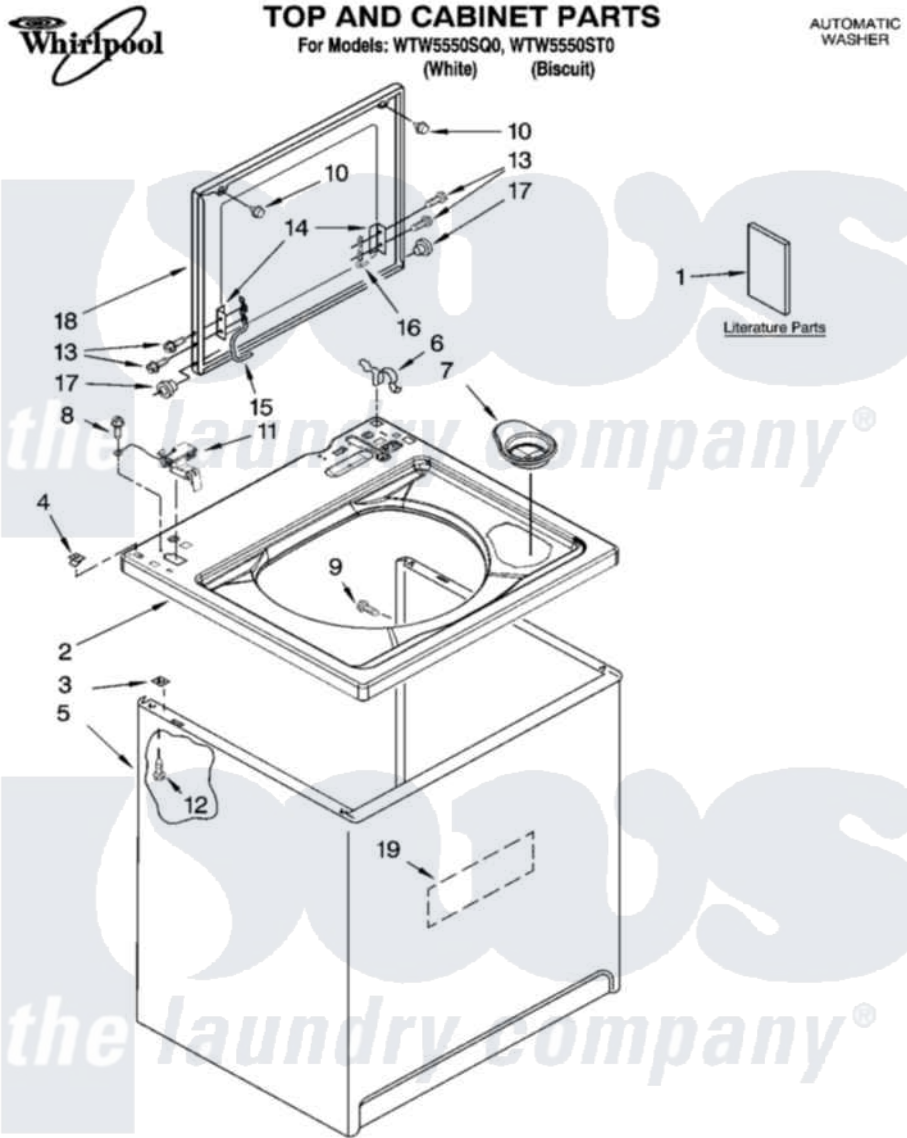

Whirlpool WTW5550SQ0 01 - TOP AND CABINET PARTS

7-06 Litho in U.S.A. (drd)

1

Part No. 8181316

Whirlpool [Residential Whirlpool WTW5550SQ0 Washer Parts](#) Parts Diagram 01 - TOP AND CABINET PARTS
 Click on the part number to view part

Item	Original Part Number	Replaced By	Status	Part Description
1	W10044800			Installation Instructions
"	3955884			Use And Care Guide
"	3957874		Not Available	Feature Sheet
"	W10023660		Not Available	Energy Guide
"	8577358		Not Available	Wiring Diagram
"	BLANK		Not Available	Following May Be Purchased DO-IT-YOURSELF REPAIR MANUALS
"	4313896			Do-It-Yourself Repair Manuals
2	8543451	8543447		Top
"	8543452	8543448		Top
3	62750			Spacer, Cabinet To Top (4)
4	357213			Nut, Push-In
5	63424			Cabinet
"	3954357			Cabinet
6	62780			Clip, Top And Cabinet And Rear Panel

7	8566266		Dispenser, Bleach
8	3351614		Screw, Gearcase Cover Mounting
9	3357011	308685	Side Trim)
10	9724509		Bumper, Lid
11	8318084		Switch, Lid
12	3390631		Screw, 10-16 X 3/8
13	355274	W10119828	Screw, Lid Hinge Mounting
14	21097		Pad, Lid Hinge
15	8559336	W10225136	Hinge 7 Pad Assembly
16	91770		Hinge, Lid
17	8319539		Bearing, Lid Hinge
18	8580057	W10193861	Lid
"	8580058	W10193862	Lid
19	3976348		Absorber, Sound