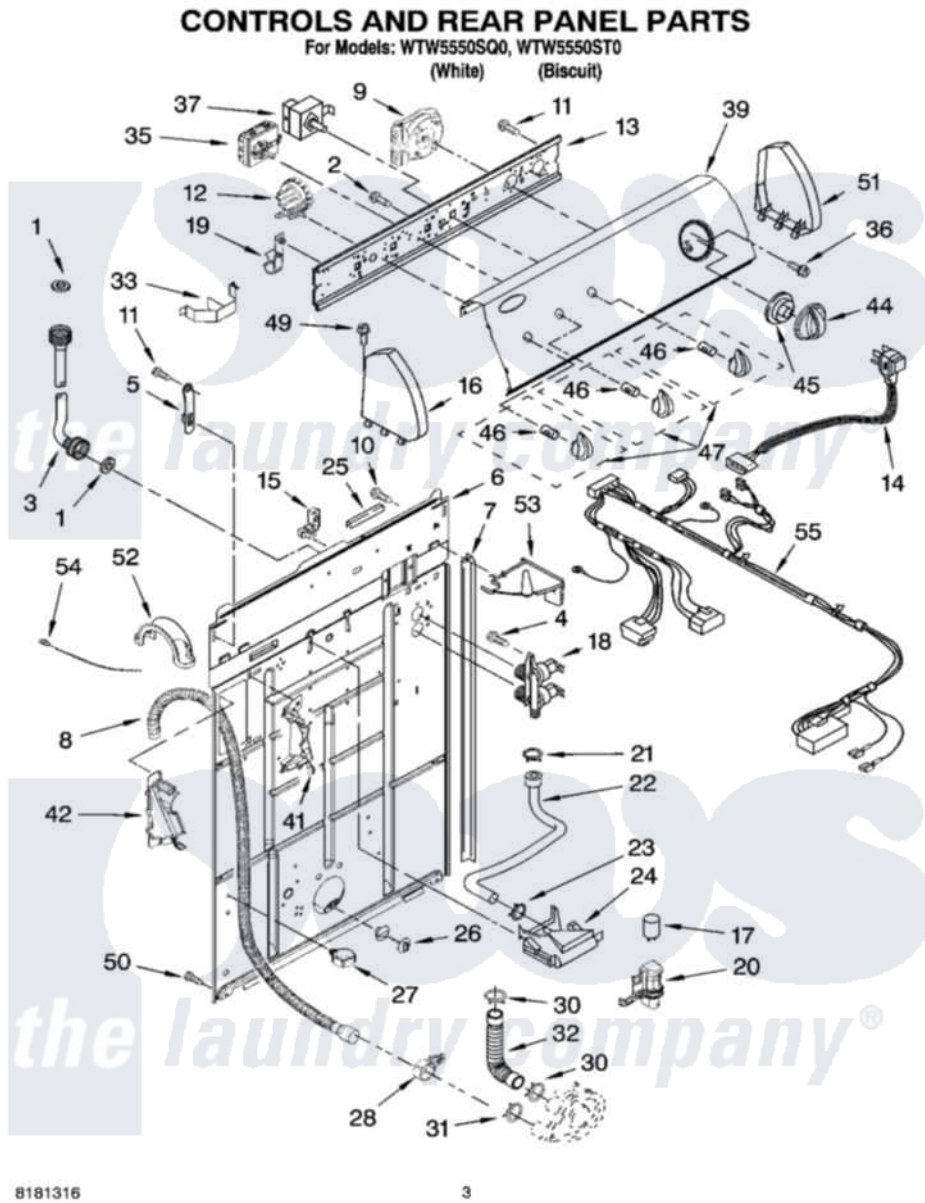

Whirlpool WTW5550SQ0 02 - CONTROLS AND REAR PANEL PARTS

Whirlpool [Residential Whirlpool WTW5550SQ0 Washer Parts](#) Parts Diagram 02 - CONTROLS AND REAR PANEL PARTS

[Click on the part number to view part](#)

Item	Original Part Number	Replaced By	Status	Part Description
1	3976300	16123		Washer Inlet-Hose Miscellaneous Parts Must be Ordered Separately.
2	3400073			Screw, Ground
3	8571377	89503		Hose-Inlet
"	8571378	89503		Hose-Inlet
4	9740848			Screw, Mixing Valve Mounting
5	8568314			Strap, Console
6	8318015			Panel, Rear
7	62747			Pad, Rear Panel
8	8559373	W10096921		Drain Hose Assembly
9	8577356			Timer, Control
10	3351614			Screw, Gearcase Cover Mounting
11	90767			Screw, 8A X 3/8 HeX Washer Head Tapping
12	8577843	W10337781		Switch-WL