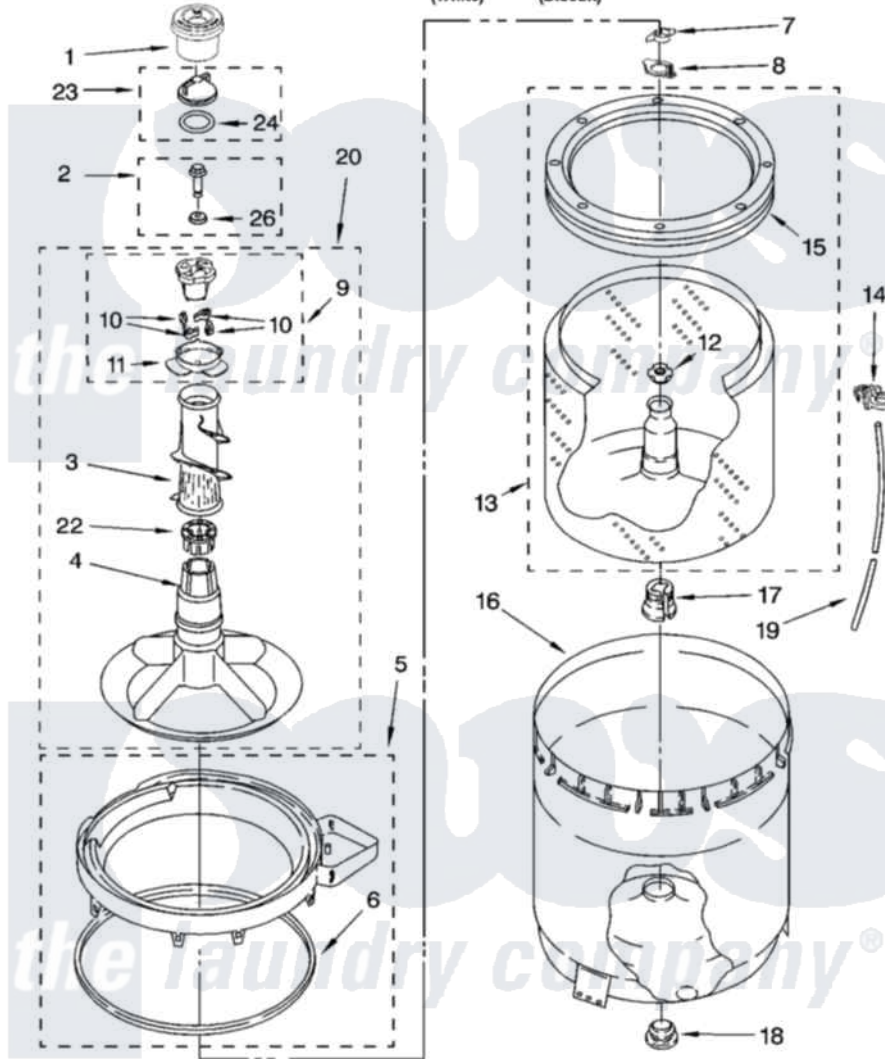

Whirlpool WTW5550SQ0 03 - AGITATOR, BASKET AND TUB PARTS

AGITATOR, BASKET AND TUB PARTS

For Models: WTW5550SQ0, WTW5550ST0

(White) (Biscuit)

8181316

5

Whirlpool [Residential Whirlpool WTW5550SQ0 Washer Parts](#) Parts Diagram 03 - AGITATOR, BASKET AND TUB PARTS

[Click on the part number to view part](#)

Item	Original Part Number	Replaced By	Status	Part Description
1	8575076	8575076A		Dispenser
2	358237			Screw And Washer
3	3363003			Mover, Clothes
4	3951632			Agitator
5	8528150	W10445870		Ring-Tub
6	3976308			Gasket, Tub Ring
7	3354845			Clip, Agitator
8	8543666			Washer, Agitator
9	3951682	285809		Cam-Agitator
10	3366877	80040		Dog-Agitator
11	3952374			Bearing, Driven Cam
12	21366			Nut, Spanner
13	8526016	W10389328		Clothes Container, Assembly
14	2219077			Clip, Pressure Switch Hose
15	8519788	387240		Ring, Balance
16	63849			Strain Relief, Power Cord

17	389140		Tub Block, Basket Drive
18	383727		Gasket, Centerpodt
19	3347780	353244	Hose, Pressure Switch
20	3951744		Agitator Assembly
22	3951608		Spacer, Thrust
23	3354733	W10074580	Cap, Barrier
24	3348855	W10072840	Fabric Softener
26	3949550		Washer