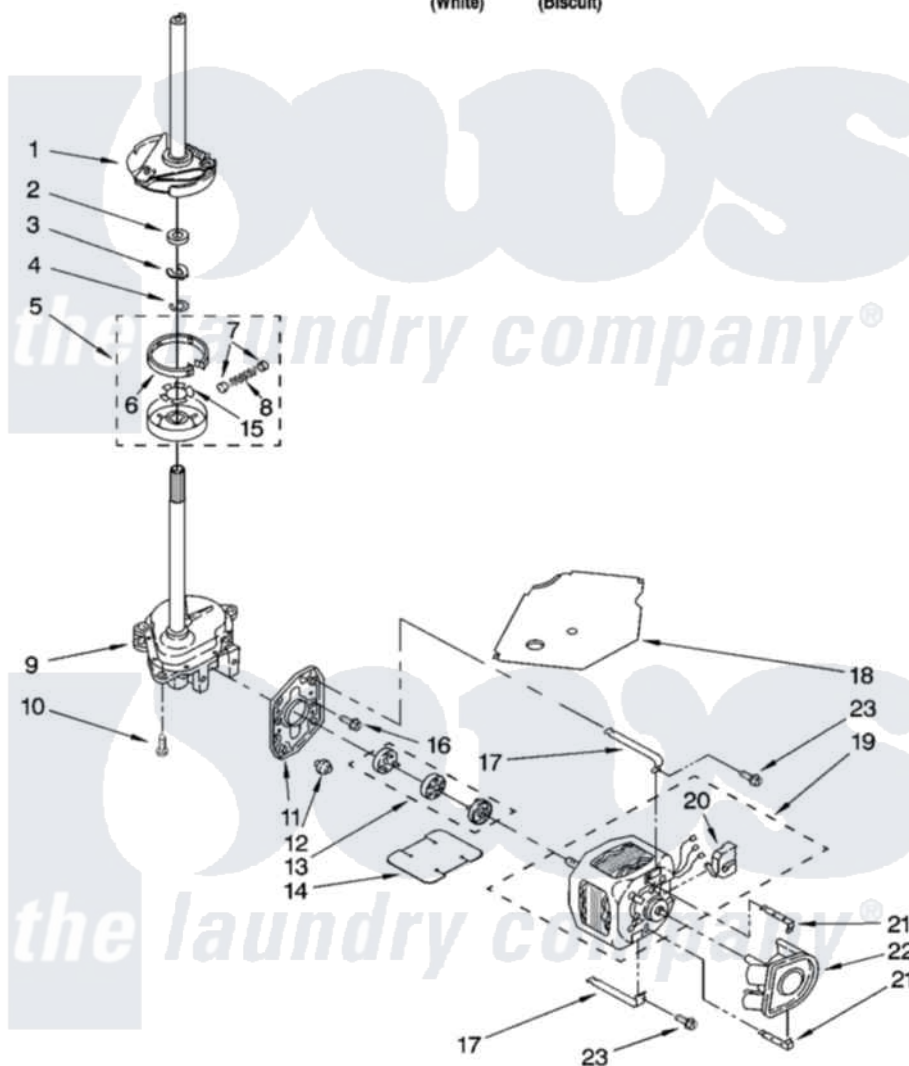

# Whirlpool WTW5550SQ0 04 - BRAKE, CLUTCH, GEARCASE, MOTOR AND PUMP PARTS

## BRAKE, CLUTCH, GEARCASE, MOTOR AND PUMP PARTS

For Models: WTW5550SQ0, WTW5550ST0

(White) (Biscuit)

8181316

7

Whirlpool [Residential Whirlpool WTW5550SQ0 Washer Parts](#) Parts Diagram 04 - BRAKE, CLUTCH, GEARCASE, MOTOR AND PUMP PARTS

[Click on the part number to view part](#)

Item	Original Part Number	Replaced By	Status	Part Description
1	388952	<a href="#">285792</a>		Basketdrive
2	<a href="#">63292</a>			Washer, Spin Tube Thrust
3	62697	<a href="#">W10080230</a>		Ring, Spin Tube Support
4	63283	<a href="#">285353</a>		Ring
5	3951311	<a href="#">285785</a>		Clutch
6	3951308	<a href="#">285790</a>		Lining
7	<a href="#">62646</a>			Cap, Clutch Spring
8	<a href="#">3946792</a>			Spring And Damper Assembly
9	3360630	<a href="#">3360629</a>		Gearcase
10	3357334	<a href="#">3400516</a>		Screw Anti-Rattle
11	<a href="#">62611</a>			Plate, Motor Mount To Gearcase
12	<a href="#">62691</a>			Grommet, Motor
13	285753	<a href="#">285753A</a>		Coupling
14	<a href="#">3946532</a>			Shield, Motor

15	<a href="#">3355454</a>		Clip, Main Drive
16	<a href="#">3400516</a>		Screw Anti-Rattle
17	3349637	<a href="#">W10086010</a>	Retainer, Motor
18	<a href="#">3362089</a>		Shield, Tub To Motor
19	8528157	<a href="#">661600</a>	Motor, Main Drive
20	<a href="#">3952056</a>		Switch, Main Drive Motor
21	<a href="#">8546127</a>		Retainer, Pump
22	<a href="#">3363394</a>		Pump
23	3387485	<a href="#">273556</a>	Screw, 10-16 X 5/8