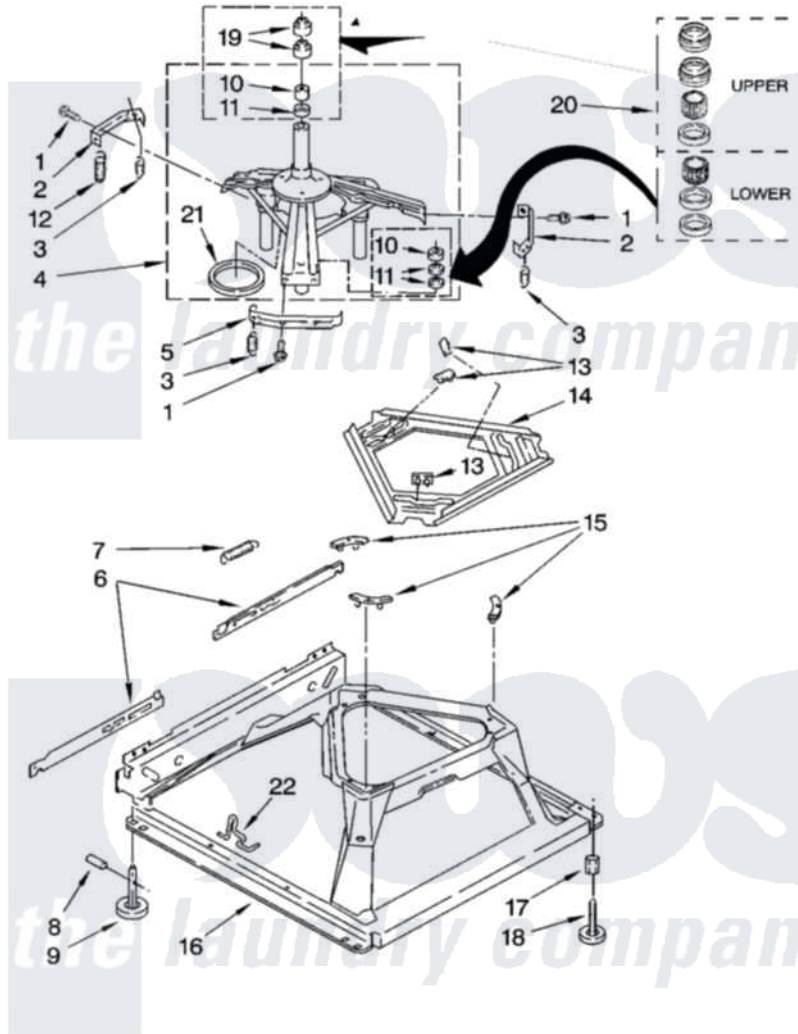

Whirlpool WTW5550SQ0 05 - MACHINE BASE PARTS

MACHINE BASE PARTS

For Models: WTW5550SQ0, WTW5550ST0
(White) (Biscuit)

8

8181316

Whirlpool [Residential Whirlpool WTW5550SQ0 Washer Parts](#) Parts Diagram 05 - MACHINE BASE PARTS
Click on the part number to view part

Item	Original Part Number	Replaced By	Status	Part Description
1	3400076			Screw, Bracket Mounting
2	64067			Bracket, Spring Outer
3	63907			Spring, Suspension
4	8575214	280184		Support
5	64065			Bracket, Spring Outer
6	63466			Link, Leveling Mechanism
7	62597	8316845		Spring
8	62837			Pin, Knurled
9	62596	285244		Feet-Leveling
10	8546455			Bearing, Centerpost
11	357409	359449		Seal, Agitator Shaft
12	388492	W10250667		Spring, Counterweight
13	62568	285219		Pad
14	3946509			Plate, Suspension
15	3363660	285744		Pad
16	3946512	285771		Base

17	3359452	Nut, Lock
18	W10001130	Foot, Leveling
19	8577376	Seal, Centerpost
20	285203	Centerpost Bearing Kit
21	63134	Ring, Sound Deadening
22	63806	W10145155 Retainer, Suspension Spring