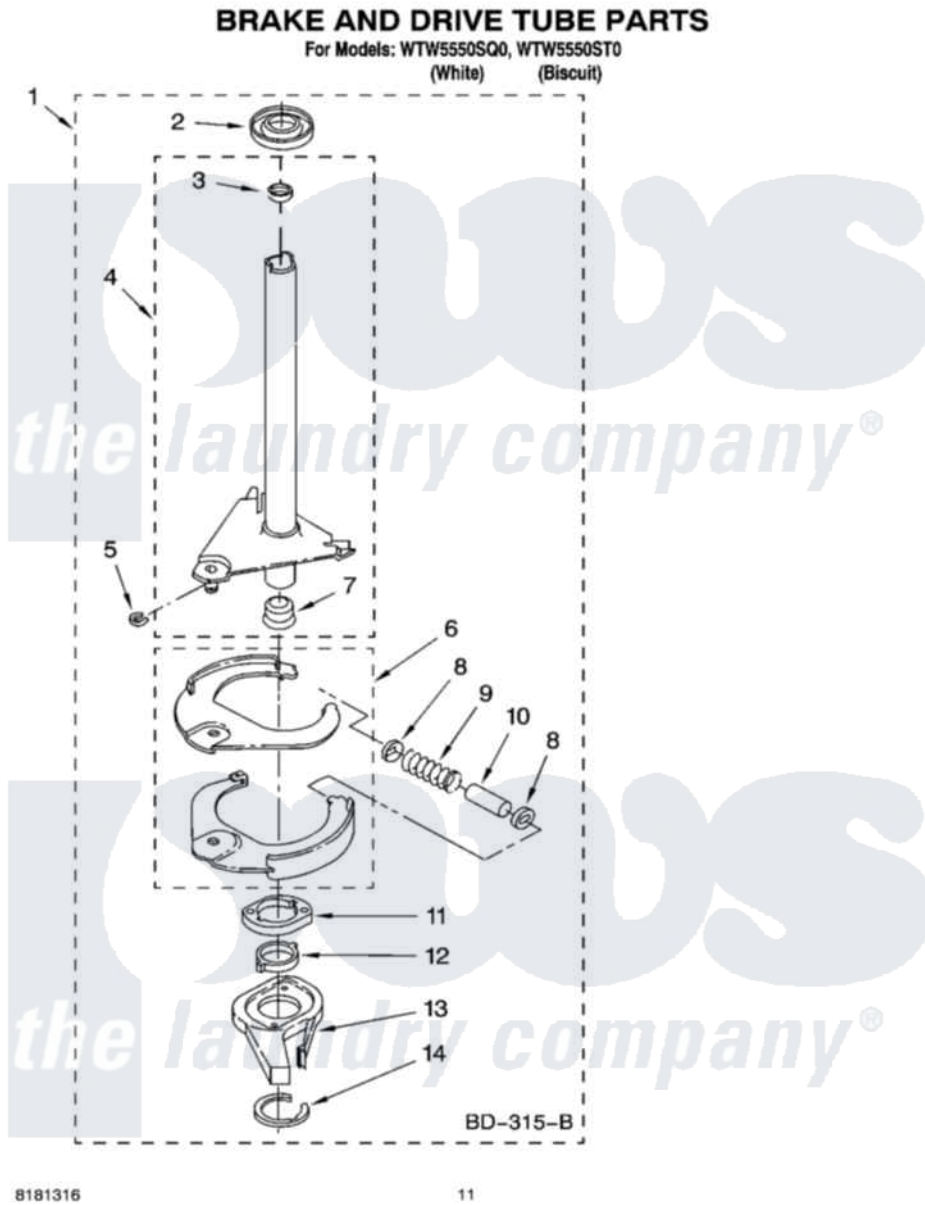

Whirlpool WTW5550SQ0 07 - BRAKE AND DRIVE TUBE PARTS

Whirlpool Residential Whirlpool WTW5550SQ0 Washer Parts Parts Diagram 07 - BRAKE AND DRIVE TUBE PARTS
Click on the part number to view part

Item	Original Part Number	Replaced By	Status	Part Description
1	388952	285792		Basketdrive
2	62658			Ring, Thrust
3	356427			Seal, Spin Pinion
4	64027	64208		Tube-Spin
5	64035	W10083190		Ring, Retaining
6	64232	285438		Shoe-Brake
7	62703	8546462		"T" Bearing, Spin Tube
8	3353956	285658		Sleeve
9	387806		Not Available	Spring, Brake
10	3355360	285658		Sleeve
11	661516	8546461		Cam, Brake Release
12	63022			Sleeve, Cam
13	64194	285790		Lining
14	90368	W10083200		Ring, Retaining
"	BLANK		Not Available	Following Parts Not Illustrated
"	285208			Lubricant