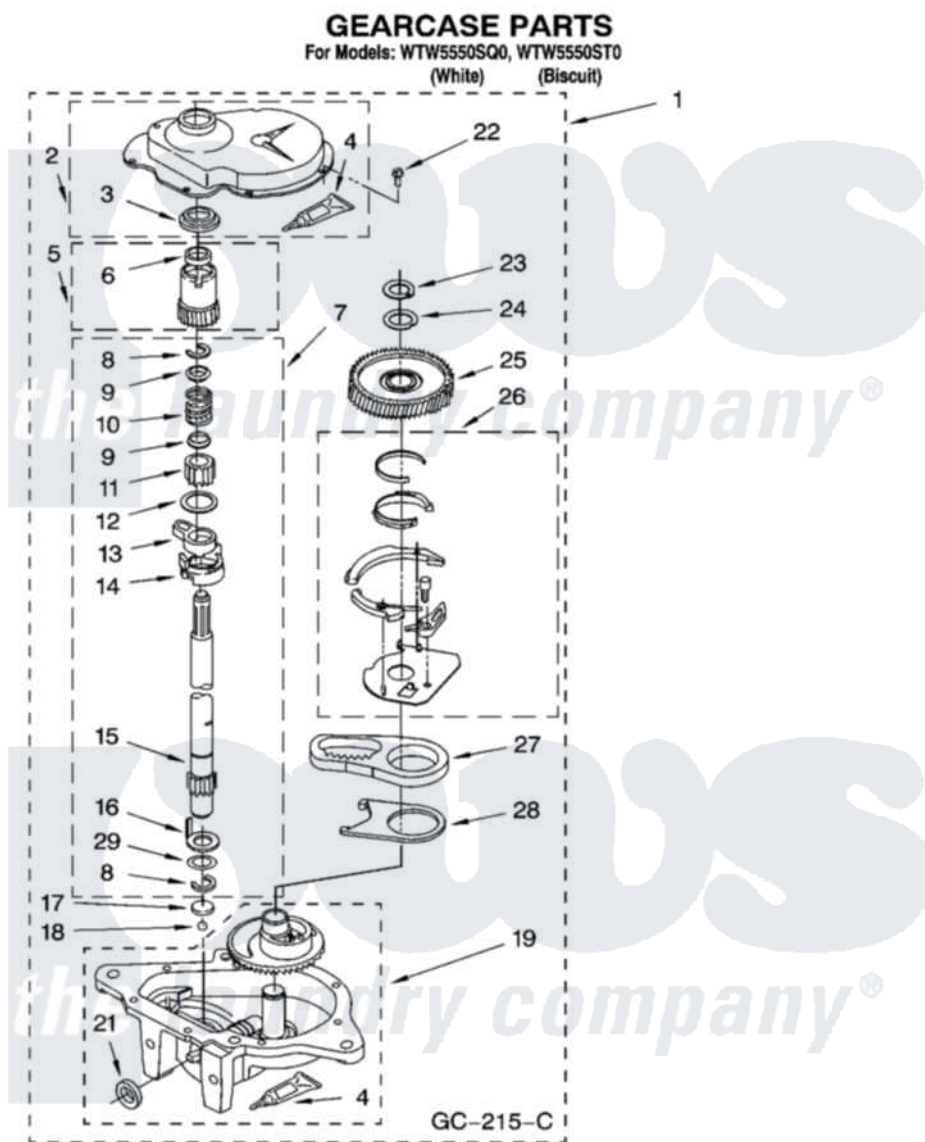

**Whirlpool WTW5550SQ0 08 - GEARCASE PARTS, OPTIONAL PARTS  
(NOT INCLUDED)**

12

8181316

Whirlpool Residential Whirlpool WTW5550SQ0 Washer Parts Parts Diagram 08 - GEARCASE PARTS, OPTIONAL PARTS (NOT INCLUDED)

Click on the part number to view part

Item	Original Part Number	Replaced By	Status	Part Description
1	3360630	<a href="#">3360629</a>		Gearcase
2	<a href="#">285202</a>			Cover, Gearcase
3	<a href="#">3349985</a>			Seal, Gearcase Cover
4	<a href="#">285195</a>			Sealer Sealer, Gasket
5	63320	<a href="#">285362</a>		Gear and Pinion
6	<a href="#">356427</a>			Seal, Spin Pinion
7	<a href="#">389387</a>			Shaft, Agitator
8	90369		Not Available	Ring, Retaining (2)
9	<a href="#">62677</a>			Retainer, Spring
10	<a href="#">62676</a>			Spring, Agitator
11	63273	<a href="#">285509</a>		Shaft, Agitator
12	<a href="#">62619</a>			Washer, Agitator Gear
13	62580	<a href="#">285206</a>		Cam-Agitator
14	62581	<a href="#">285206</a>		Cam-Agitator
15	<a href="#">285509</a>			Shaft, Agitator