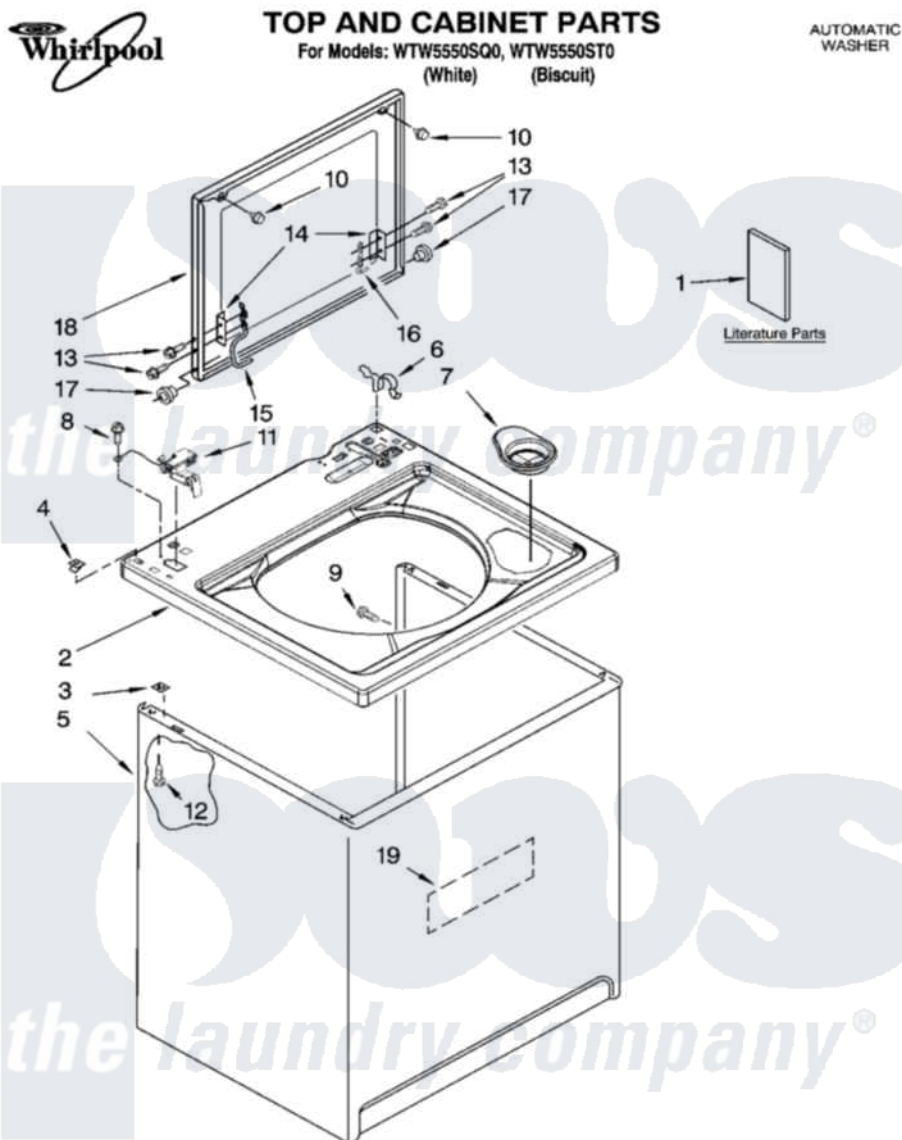

Whirlpool WTW5550ST0 01 - TOP AND CABINET PARTS

7-06 Litho in U.S.A. (drd)

1

Part No. 8181316

[Whirlpool Residential Whirlpool WTW5550ST0 Washer Parts](#) Parts Diagram 01 - TOP AND CABINET PARTS

[Click on the part number to view part](#)

Item	Original Part Number	Replaced By	Status	Part Description
1	W10044800			Installation Instructions
"	3955884			Use And Care Guide
"	3957874		Not Available	Feature Sheet
"	W10023660		Not Available	Energy Guide
"	8577358		Not Available	Wiring Diagram
"	BLANK		Not Available	Following May Be Purchased DO-IT-YOURSELF REPAIR MANUALS
"	4313896			Do-It-Yourself Repair Manuals
2	8543451	8543447		Top
"	8543452	8543448		Top
3	62750			Spacer, Cabinet To Top (4)
4	357213			Nut, Push-In
5	63424			Cabinet
"	3954357			Cabinet
6	62780			Clip, Top And Cabinet And Rear Panel

7	8566266		Dispenser, Bleach
8	3351614		Screw, Gearcase Cover Mounting
9	3357011	308685	Side Trim)
10	9724509		Bumper, Lid
11	8318084		Switch, Lid
12	3390631		Screw, 10-16 X 3/8
13	355274	W10119828	Screw, Lid Hinge Mounting
14	21097		Pad, Lid Hinge
15	8559336	W10225136	Hinge 7 Pad Assembly
16	91770		Hinge, Lid
17	8319539		Bearing, Lid Hinge
18	8580057	W10193861	Lid
"	8580058	W10193862	Lid
19	3976348		Absorber, Sound