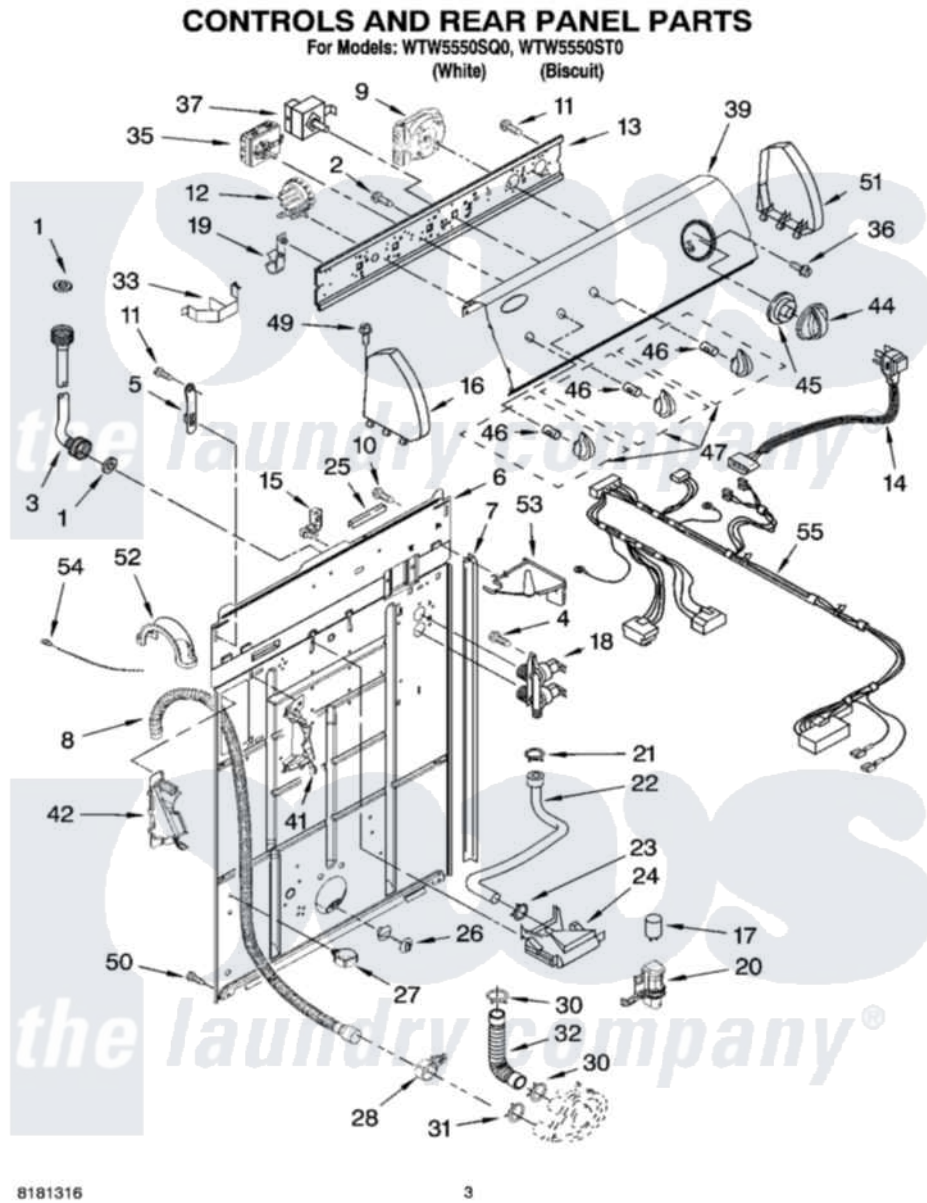

Whirlpool WTW5550ST0 02 - CONTROLS AND REAR PANEL PARTS

8181316

3

Whirlpool [Residential Whirlpool WTW5550ST0 Washer Parts](#) Parts Diagram 02 - CONTROLS AND REAR PANEL PARTS

[Click on the part number to view part](#)

Item	Original Part Number	Replaced By	Status	Part Description
1	3976300	16123		Washer Inlet-Hose Miscellaneous Parts Must be Ordered Separately.
2	3400073			Screw, Ground
3	8571377	89503		Hose-Inlet
"	8571378	89503		Hose-Inlet
4	9740848			Screw, Mixing Valve Mounting
5	8568314			Strap, Console
6	8318015			Panel, Rear
7	62747			Pad, Rear Panel
8	8559373	W10096921		Drain Hose Assembly
9	8577356			Timer, Control
10	3351614			Screw, Gearcase Cover Mounting
11	90767			Screw, 8A X 3/8 HeX Washer Head Tapping
12	8577843	W10337781		Switch-WL