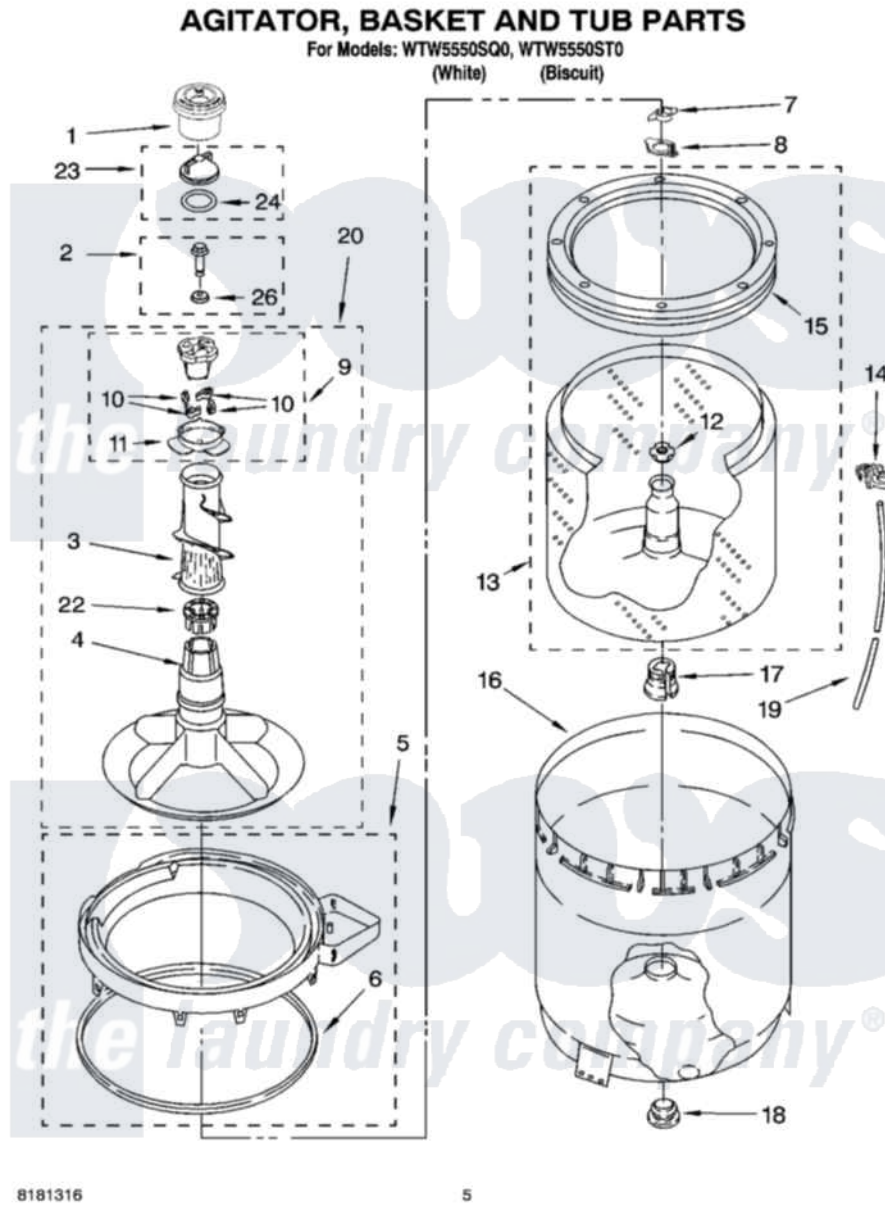

Whirlpool WTW5550ST0 03 - AGITATOR, BASKET AND TUB PARTS

8181316

5

Whirlpool Residential Whirlpool WTW5550ST0 Washer Parts Parts Diagram 03 - AGITATOR, BASKET AND TUB PARTS

Click on the part number to view part

Item	Original Part Number	Replaced By	Status	Part Description
1	8575076	8575076A		Dispenser
2	358237			Screw And Washer
3	3363003			Mover, Clothes
4	3951632			Agitator
5	8528150	W10445870		Ring-Tub
6	3976308			Gasket, Tub Ring
7	3354845			Clip, Agitator
8	8543666			Washer, Agitator
9	3951682	285809		Cam-Agitator
10	3366877	80040		Dog-Agitator
11	3952374			Bearing, Driven Cam
12	21366			Nut, Spanner
13	8526016	W10389328		Clothes Container, Assembly
14	2219077			Clip, Pressure Switch Hose
15	8519788	387240		Ring, Balance
16	63849			Strain Relief, Power Cord

17	389140		Tub Block, Basket Drive
18	383727		Gasket, Centerpodt
19	3347780	353244	Hose, Pressure Switch
20	3951744		Agitator Assembly
22	3951608		Spacer, Thrust
23	3354733	W10074580	Cap, Barrier
24	3348855	W10072840	Fabric Softener
26	3949550		Washer