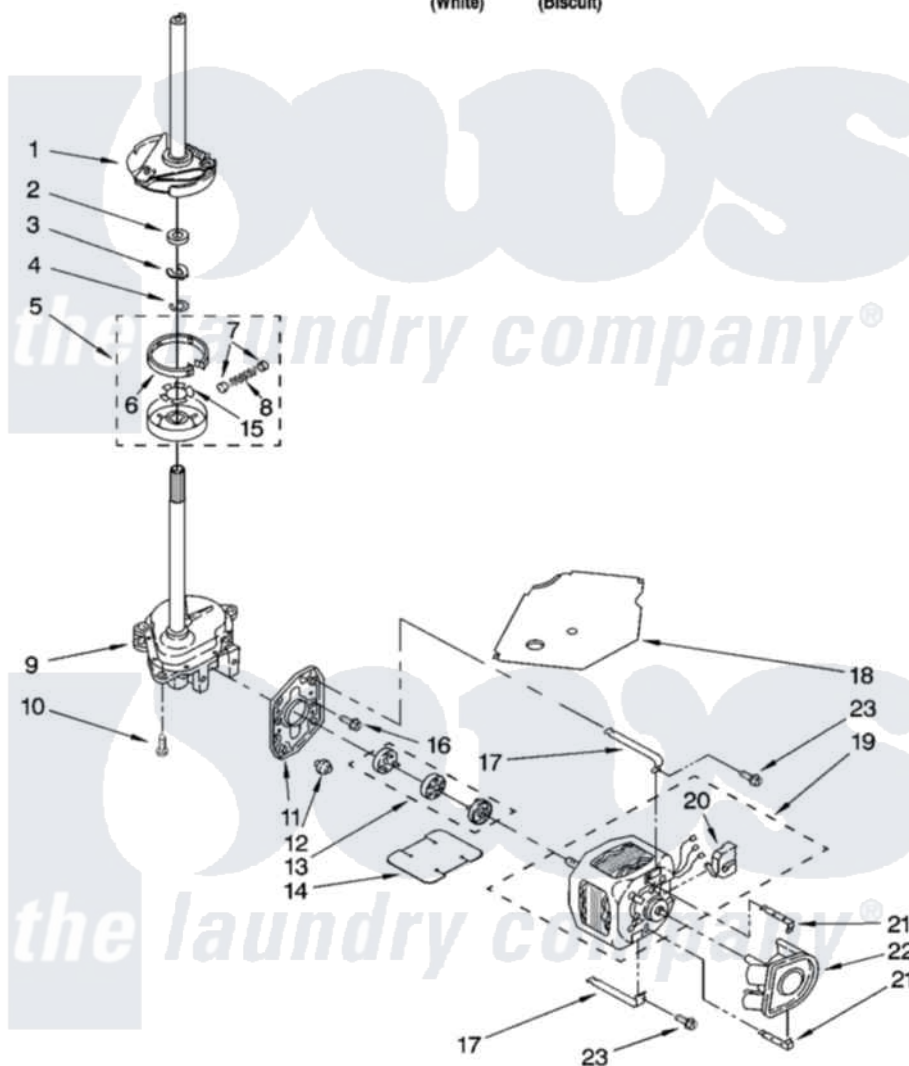

Whirlpool WTW5550ST0 04 - BRAKE, CLUTCH, GEARCASE, MOTOR AND PUMP PARTS

BRAKE, CLUTCH, GEARCASE, MOTOR AND PUMP PARTS

For Models: WTW5550SQ0, WTW5550ST0

(White) (Biscuit)

8181316

7

Whirlpool [Residential Whirlpool WTW5550ST0 Washer Parts](#) Parts Diagram 04 - BRAKE, CLUTCH, GEARCASE, MOTOR AND PUMP PARTS
 Click on the part number to view part

Item	Original Part Number	Replaced By	Status	Part Description
1	388952	285792		Basketdrive
2	63292			Washer, Spin Tube Thrust
3	62697	W10080230		Ring, Spin Tube Support
4	63283	285353		Ring
5	3951311	285785		Clutch
6	3951308	285790		Lining
7	62646			Cap, Clutch Spring
8	3946792			Spring And Damper Assembly
9	3360630	3360629		Gearcase
10	3357334	3400516		Screw Anti-Rattle
11	62611			Plate, Motor Mount To Gearcase
12	62691			Grommet, Motor
13	285753	285753A		Coupling
14	3946532			Shield, Motor

15	3355454		Clip, Main Drive
16	3400516		Screw Anti-Rattle
17	3349637	W10086010	Retainer, Motor
18	3362089		Shield, Tub To Motor
19	8528157	661600	Motor, Main Drive
20	3952056		Switch, Main Drive Motor
21	8546127		Retainer, Pump
22	3363394		Pump
23	3387485	273556	Screw, 10-16 X 5/8