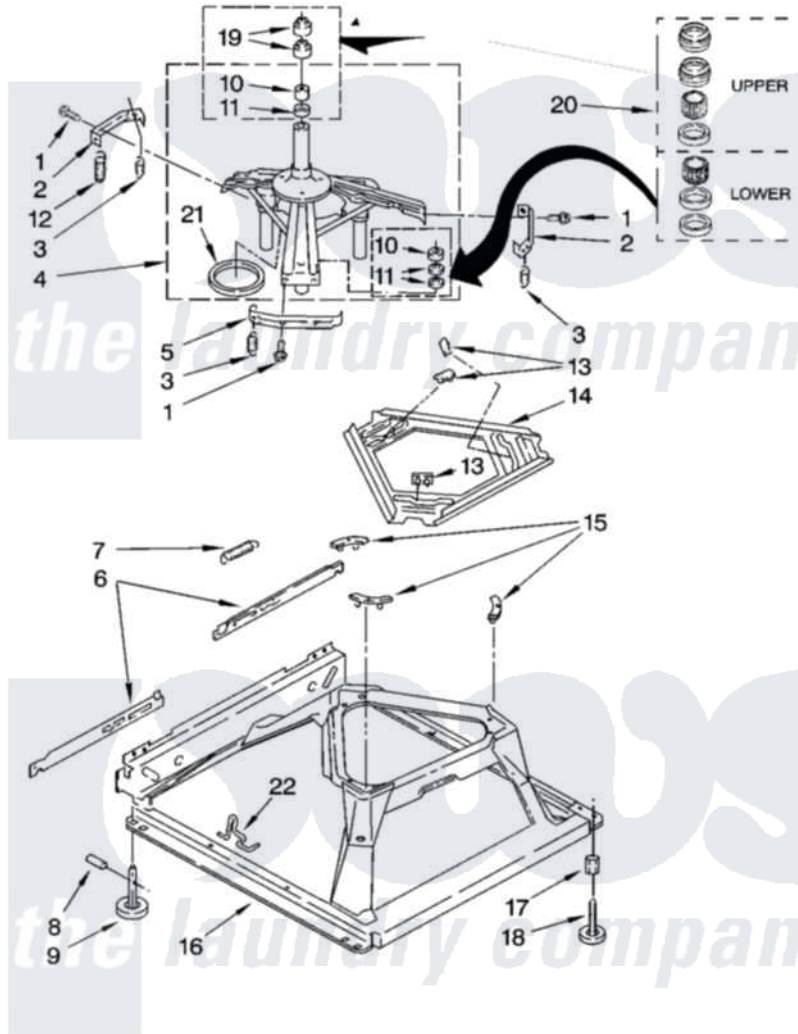

Whirlpool WTW5550ST0 05 - MACHINE BASE PARTS

MACHINE BASE PARTS

For Models: WTW5550SQ0, WTW5550ST0
(White) (Biscuit)

8

8181316

Whirlpool Residential Whirlpool WTW5550ST0 Washer Parts Parts Diagram 05 - MACHINE BASE PARTS
Click on the part number to view part

Item	Original Part Number	Replaced By	Status	Part Description
1	3400076			Screw, Bracket Mounting
2	64067			Bracket, Spring Outer
3	63907			Spring, Suspension
4	8575214	280184		Support
5	64065			Bracket, Spring Outer
6	63466			Link, Leveling Mechanism
7	62597	8316845		Spring
8	62837			Pin, Knurled
9	62596	285244		Feet-Leveling
10	8546455			Bearing, Centerpost
11	357409	359449		Seal, Agitator Shaft
12	388492	W10250667		Spring, Counterweight
13	62568	285219		Pad
14	3946509			Plate, Suspension
15	3363660	285744		Pad
16	3946512	285771		Base

17	3359452	Nut, Lock
18	W10001130	Foot, Leveling
19	8577376	Seal, Centerpost
20	285203	Centerpost Bearing Kit
21	63134	Ring, Sound Deadening
22	63806	W10145155 Retainer, Suspension Spring