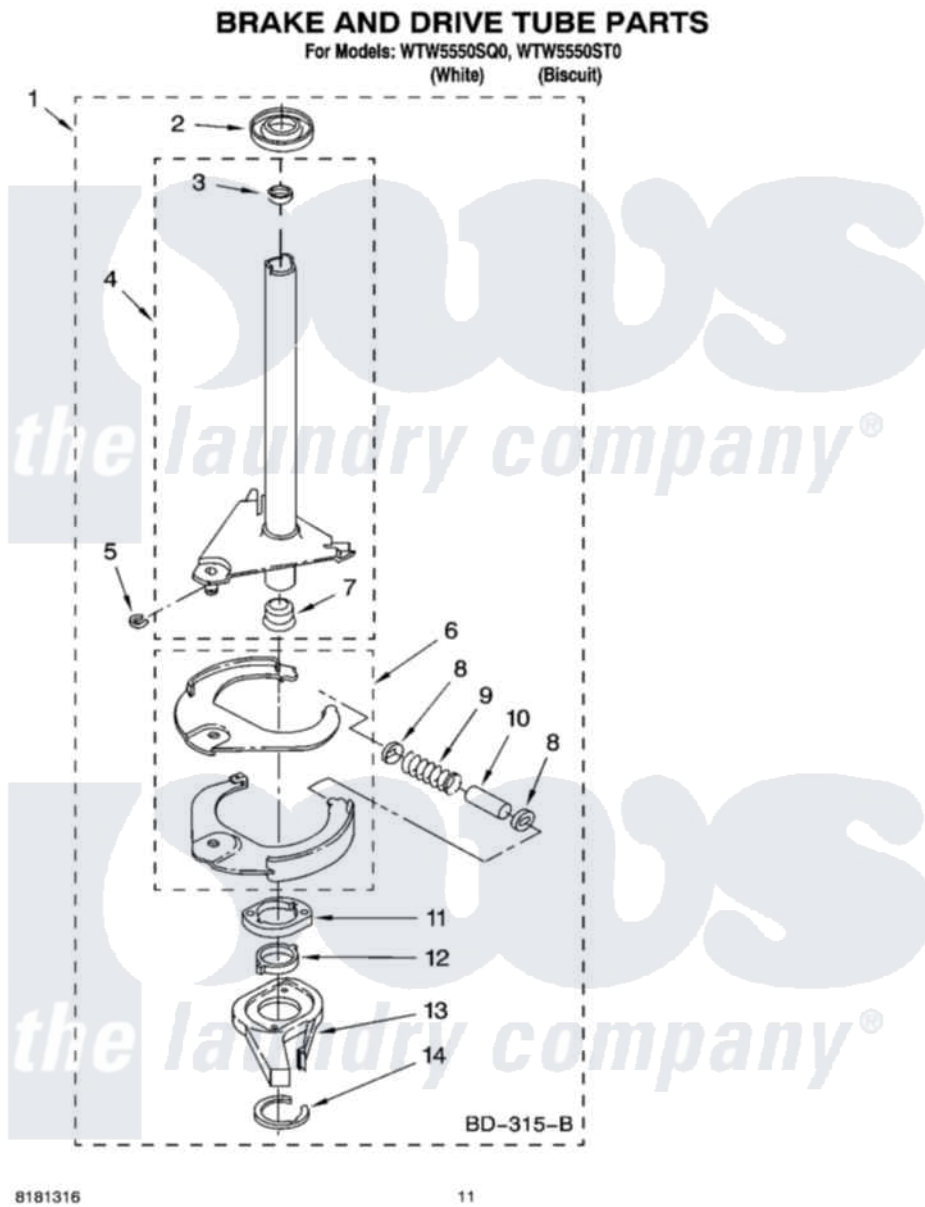

Whirlpool WTW5550ST0 07 - BRAKE AND DRIVE TUBE PARTS

8181316

11

Whirlpool Residential Whirlpool WTW5550ST0 Washer Parts Parts Diagram 07 - BRAKE AND DRIVE TUBE PARTS
Click on the part number to view part

Item	Original Part Number	Replaced By	Status	Part Description
1	388952	285792		Basketdrive
2	62658			Ring, Thrust
3	356427			Seal, Spin Pinion
4	64027	64208		Tube-Spin
5	64035	W10083190		Ring, Retaining
6	64232	285438		Shoe-Brake
7	62703	8546462		"T" Bearing, Spin Tube
8	3353956	285658		Sleeve
9	387806		Not Available	Spring, Brake
10	3355360	285658		Sleeve
11	661516	8546461		Cam, Brake Release
12	63022			Sleeve, Cam
13	64194	285790		Lining
14	90368	W10083200		Ring, Retaining
"	BLANK		Not Available	Following Parts Not Illustrated
"	285208			Lubricant