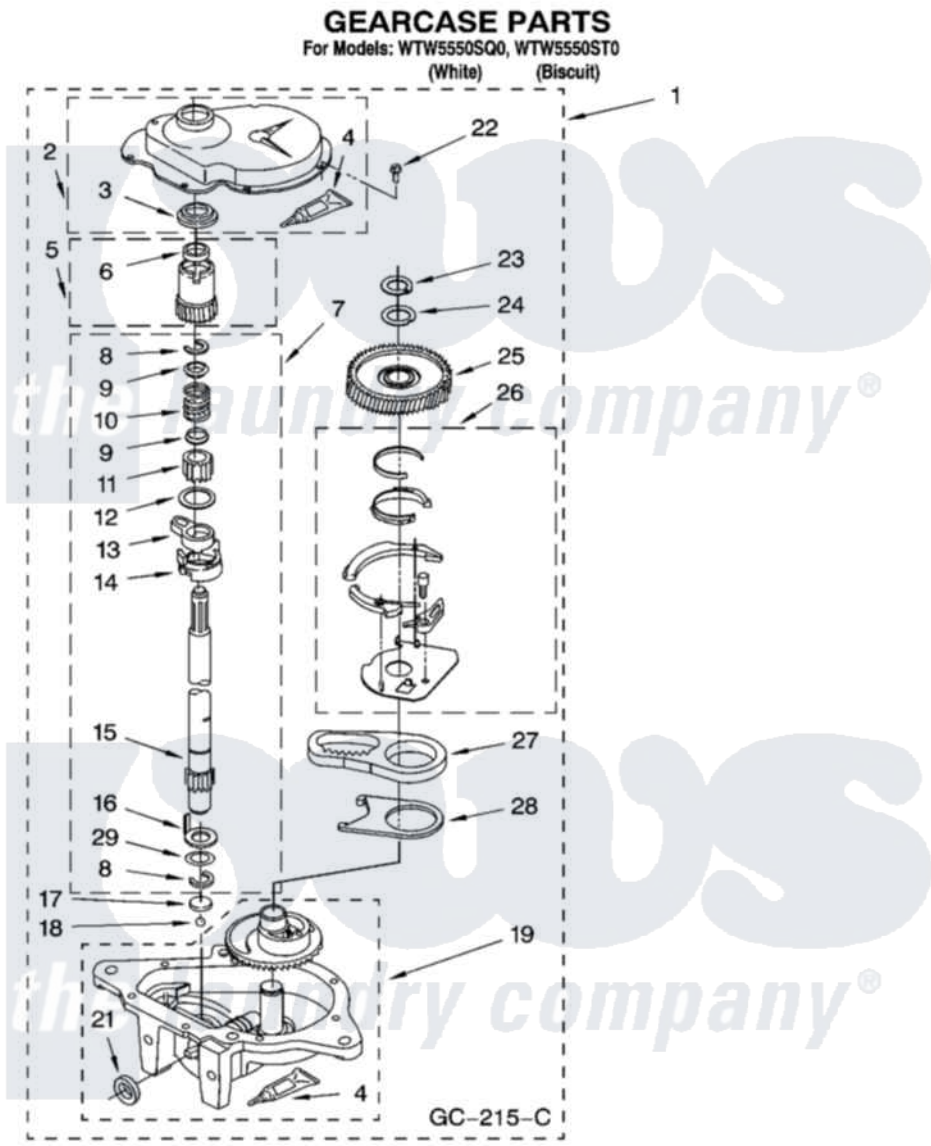

**Whirlpool WTW5550ST0 08 - GEARCASE PARTS, OPTIONAL PARTS
(NOT INCLUDED)**

12

8181316

Whirlpool Residential Whirlpool WTW5550ST0 Washer Parts Parts Diagram 08 - GEARCASE PARTS, OPTIONAL PARTS (NOT INCLUDED)

Click on the part number to view part

Item	Original Part Number	Replaced By	Status	Part Description
1	3360630	3360629		Gearcase
2	285202			Cover, Gearcase
3	3349985			Seal, Gearcase Cover
4	285195			Sealer Sealer, Gasket
5	63320	285362		Gear and Pinion
6	356427			Seal, Spin Pinion
7	389387			Shaft, Agitator
8	90369		Not Available	Ring, Retaining (2)
9	62677			Retainer, Spring
10	62676			Spring, Agitator
11	63273	285509		Shaft, Agitator
12	62619			Washer, Agitator Gear
13	62580	285206		Cam-Agitator
14	62581	285206		Cam-Agitator
15	285509			Shaft, Agitator

16	62618		Washer, Cam Thrust
17	16018	285205	Bearing
18	85529	285205	Bearing
19	389230	285515	Gearcase
21	285352		Seal Kit, Thrust Plug
22	3351614		Screw, Gearcase Cover Mounting
23	3362552	285765	Ring-Retrn
24	285735	285766	Washer Kit, Thrust
25	62570	285362	Gear and Pinon
26	388253	999516	Shelf-Glas
27	3349296	8546456	Rack, Connecting
28	62621		Actuator, Shift
29	388815		Washer, Intermediate 1 3976263 Miscellaneous Parts Bag 2 3976300 Washer, Inlet Hose 3 3366913 Clamp, Hose
	72017		Paint, Touch-Up
"	4392899		Paint, Touch-Up
"	350938		Paint, Pressurized Spray B
"	350930		Paint, Pressurized Spray B
"	4392901		Paint, Pressurized Spray
"	799344		Paint, Touch-Up)
"	4392900		Paint, Bulk)
"	BLANK	Not Available	OIL
"	350572		Oil
"	BLANK	Not Available	LUBRICANT
"	285208		Lubricant
"	BLANK	Not Available	SEALER
"	285195		Sealer Sealer, Gasket
"	BLANK	Not Available	ACCESSORY PARTS
"	367031		Water System Parts
"	280129	280129A	Break-Sphn
"	280130	280130A	Adapter
"	280131	40922	Hose