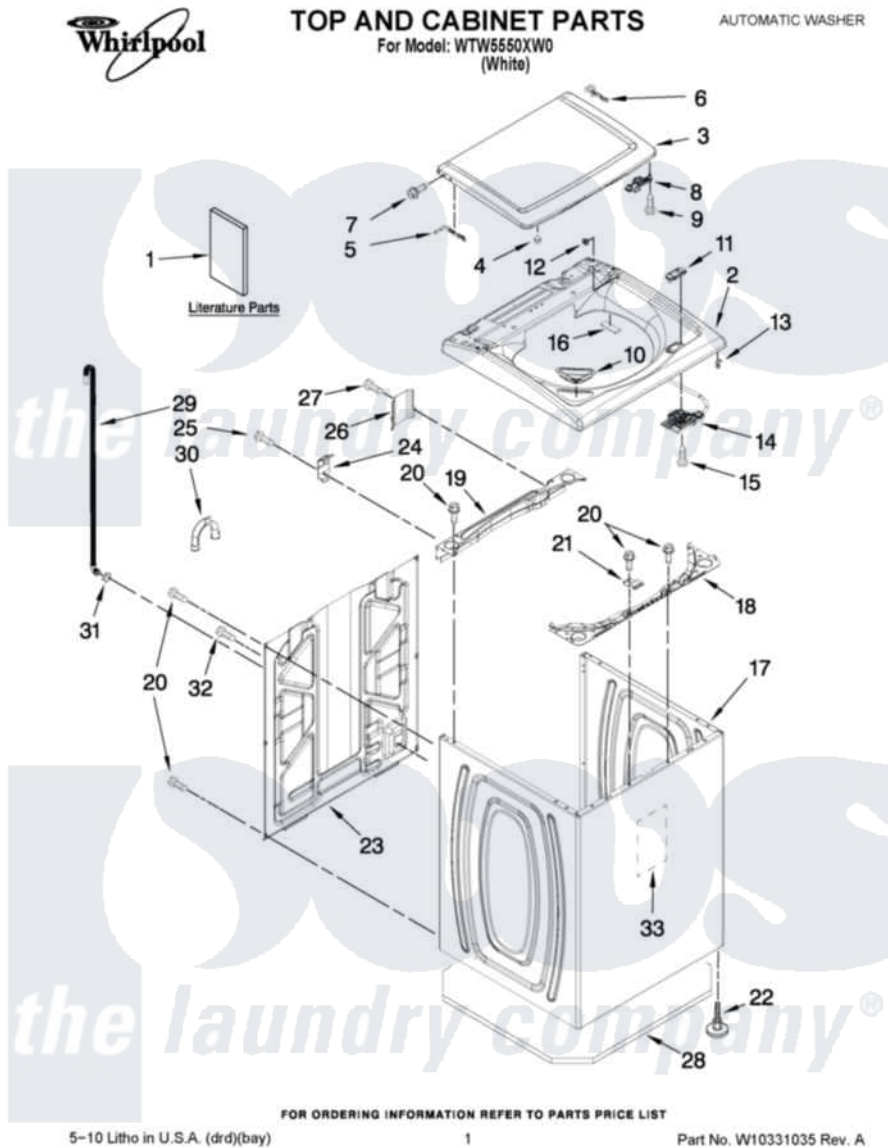

# Whirlpool WTW5550XW0 01 - TOP AND CABINET PARTS

Whirlpool Residential Whirlpool WTW5550XW0 Washer Parts Parts Diagram 01 - TOP AND CABINET PARTS  
 Click on the part number to view part

Item	Original Part Number	Replaced By	Status	Part Description
1	<a href="#">W10240509</a>			Installation Instructions
"	W10240510		Not Available	INSTALLATION INSTRUCTIONS (SPANISH)
"	W10280477		Not Available	USE & CARE GUIDE
"	W10280504		Not Available	INSTRUCTIONS, SOUND SHIELD INSTALLATION
"	W10240504		Not Available	TECH SHEET IMPROVED WASH
"	W10026652		Not Available	Improved Wash Performance Sheet (English/French)
"	W10178406		Not Available	Improved Wash Performance Sheet (Spanish)
"	W10280494		Not Available	QUICK START GUIDE
"	W10062919		Not Available	ENERGY GUIDE
2	<a href="#">W10246376</a>			Top
3	<a href="#">W10270529</a>			Lid
4	<a href="#">9724509</a>			Bumper, Lid
5	<a href="#">W10295775</a>			Hinge, Wire