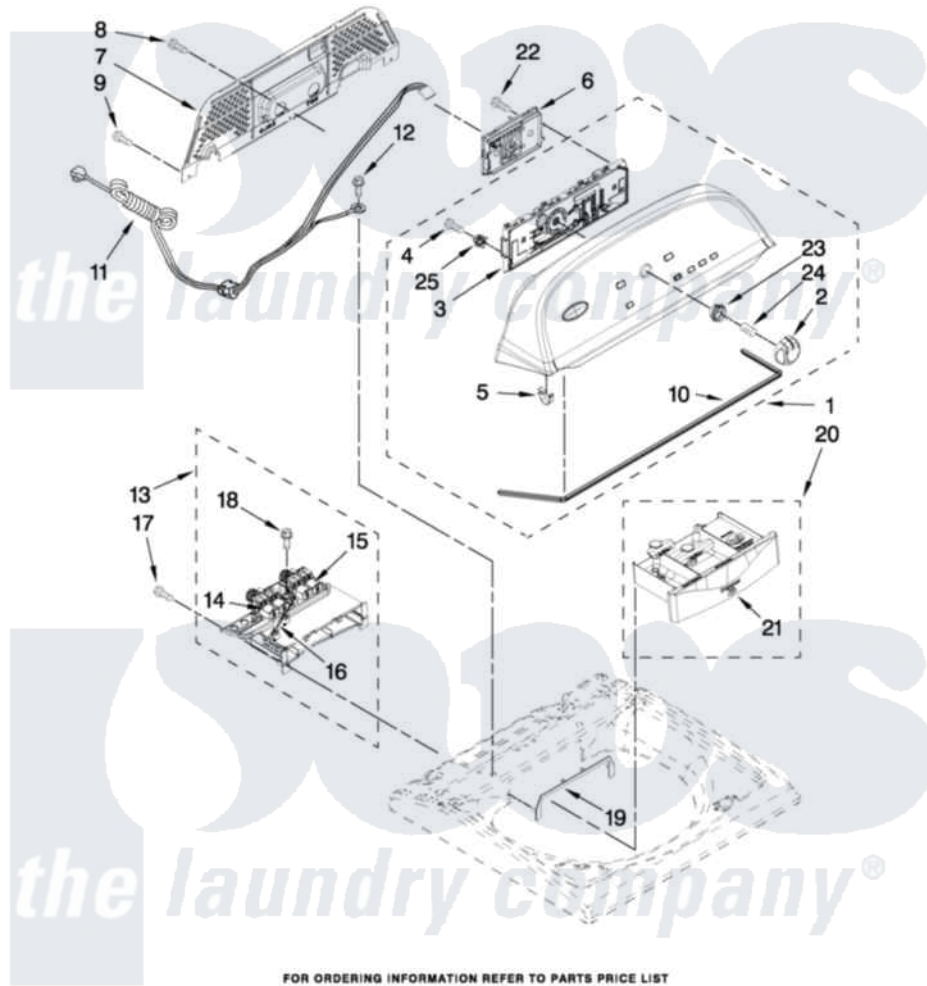

# Whirlpool WTW5550XW0 02 - CONSOLE AND DISPENSER PARTS

## CONSOLE AND DISPENSER PARTS

For Model: WTW5550XW0  
(White)

W10331035

FOR ORDERING INFORMATION REFER TO PARTS PRICE LIST

3

Whirlpool [Residential Whirlpool WTW5550XW0 Washer Parts](#) Parts Diagram 02 - CONSOLE AND DISPENSER PARTS  
Click on the part number to view part

Item	Original Part Number	Replaced By	Status	Part Description
1	<a href="#">W10269604</a>			Console
2	<a href="#">W10251392</a>			Knob Assembly
3	<a href="#">W10269602</a>			User Interface
4	<a href="#">W10219342</a>			Screw, Baffle Mounting
5	<a href="#">8312709</a>			Clip-Console
6	<a href="#">W10296017</a>			Control Unit Assembly, Machine And Motor
7	<a href="#">W10269597</a>			Panel, Console Rear Cover
8	3390647	<a href="#">488729</a>		Screw
9	1157158	<a href="#">489069</a>		Xxscrew, 10-12 X 1/2
10	<a href="#">W10280079</a>			Seal, Console
11	<a href="#">W10266797</a>			Cord, Power
12	<a href="#">3400076</a>			Screw, Bracket Mounting
13	W10240963	<a href="#">W10432327</a>		Housing Assembly - Dispenser
14	<a href="#">W10240949</a>			Valve, Cold Water Inlet
15	<a href="#">W10240948</a>			Valve, Hot Water Inlet
16	<a href="#">W10240967</a>			Harness, Valve

17	<a href="#">8281163</a>		Screw, Dispenser Housing Mounting
18	97787	<a href="#">W10109200</a>	Screw, Baffle Mounting
19	<a href="#">W10240946</a>		Bezel, Dispenser
20	<a href="#">W10240958</a>		Drawer, Dispenser Assembly
21	<a href="#">W10287476</a>		Handle, Dispenser Drawer Facia
22	<a href="#">9740848</a>		Screw, Mixing Valve Mounting
23	<a href="#">W10325119</a>		Spacer, Knob
24	<a href="#">8536939</a>		Clip, Knob
25	<a href="#">W10274524</a>		Tensioner, Facia