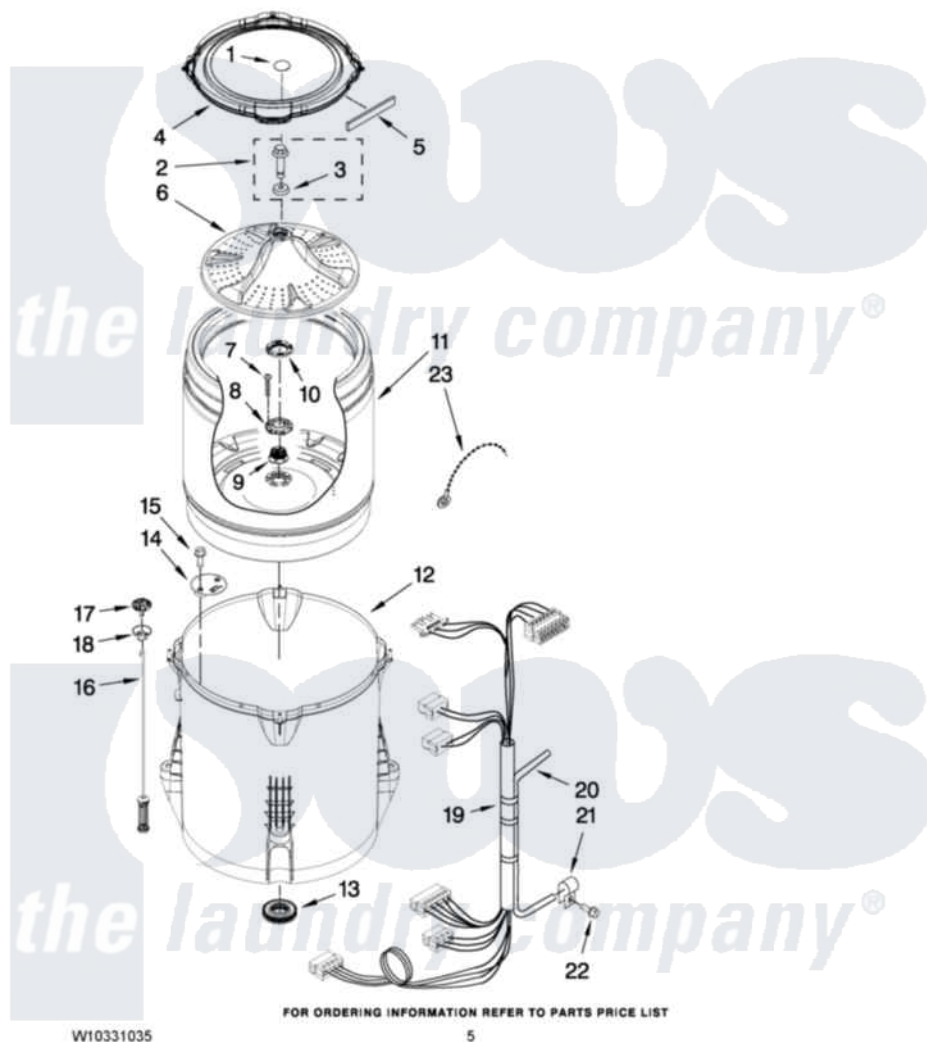

# Whirlpool WTW5550XW0 03 - BASKET AND TUB PARTS

## BASKET AND TUB PARTS

For Model: WTW5550XW0  
(White)

FOR ORDERING INFORMATION REFER TO PARTS PRICE LIST

Whirlpool Residential Whirlpool WTW5550XW0 Washer Parts Parts Diagram 03 - BASKET AND TUB PARTS  
Click on the part number to view part

Item	Original Part Number	Replaced By	Status	Part Description
1	<a href="#">W10305259</a>			Cap, Impeller
2	<a href="#">W10003790</a>			Screw And Washer
3	<a href="#">3949550</a>			Washer
4	<a href="#">W10215146</a>			Tub Ring
5	<a href="#">W10205824</a>			Absorber, Impact
6	<a href="#">W10215118</a>			Impeller
7	<a href="#">8533953</a>			Screw, 8-16 X 1.000
8	W10291415	<a href="#">W10324651</a>		Hub
9	W10291416	<a href="#">W10324651</a>		Hub
10	W10291417	<a href="#">W10324651</a>		Hub
11	W10238268	<a href="#">W10324650</a>		Basket
12	W10238301	<a href="#">W10324648</a>		Tub-Outer
13	W10006371	<a href="#">W10324647</a>		Seal-Tub
14	<a href="#">W10215093</a>			Filter, Drain Pump
15	<a href="#">8533928</a>			Screw, 8-18 X 3/4
16	W10257086	<a href="#">W10317708</a>		Supsension

17	W10215136	<a href="#">W10440729</a>	Suspension
18	W10256551	<a href="#">W10440729</a>	Suspension
19	W10252578	<a href="#">W10297443</a>	Harness, Lower
20	W10312655	<a href="#">353244</a>	Hose, Pressure Switch
21	<a href="#">W10005430</a>		Clamp, Pressure Hose Retainer
22	8533943	<a href="#">W10109200</a>	Screw, Baffle Mounting
23	3347868	<a href="#">W10339879</a>	Tie, Cable